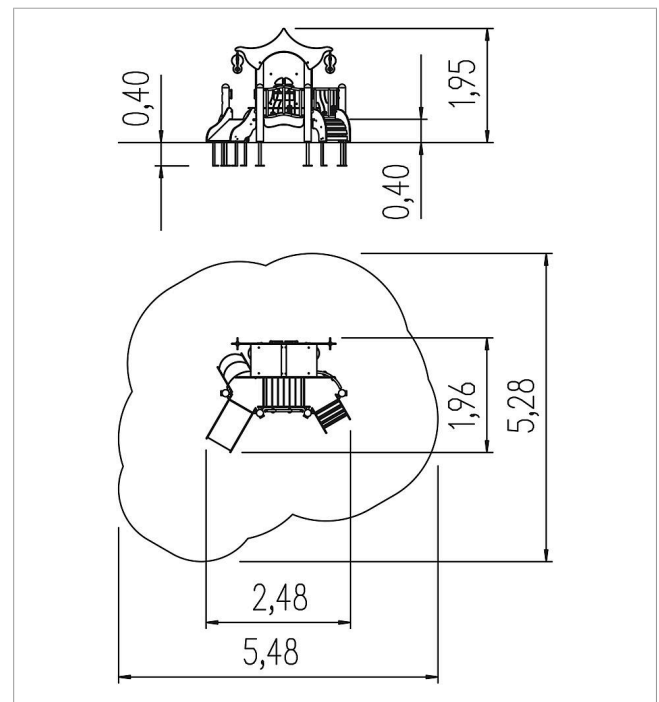

### Scope of delivery

Roof: HPL  
 Bench: HPL  
 Wall element with window and shutter:  
 HPL, stainless steel  
 Turf board: HPL  
 Arched ramp: SW, HPL  
 Staircase: HPL  
 Platform: HPL, SW  
 Set of fence elements: stainless steel, PE  
 Set of posts with postshoes:  
 SW, hot-dip galvanised steel

	Material	Larch oiled
	Foundation level	FL 1
	Minimum space	548x528x220 cm
	Free falling height	40 cm
	Impact protection net	22,5 m <sup>2</sup>
	Largest section	110x94x25,5 cm