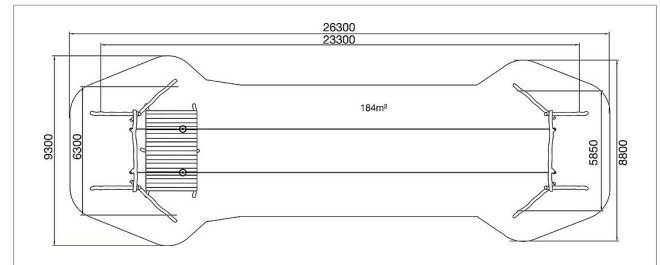

5 45 114 0530 6

eibe paradiso double cable way Telesto

made in germany

3⁺

Scope of delivery

1x double cable way (without start platform)

	Material	Robinia
	Foundation level	FL 3
	Minimum space	26,3x9,3 m
	Free falling height	<150 cm
	Impact protection net	ca. 228 m ²
	Foundations	14x CF