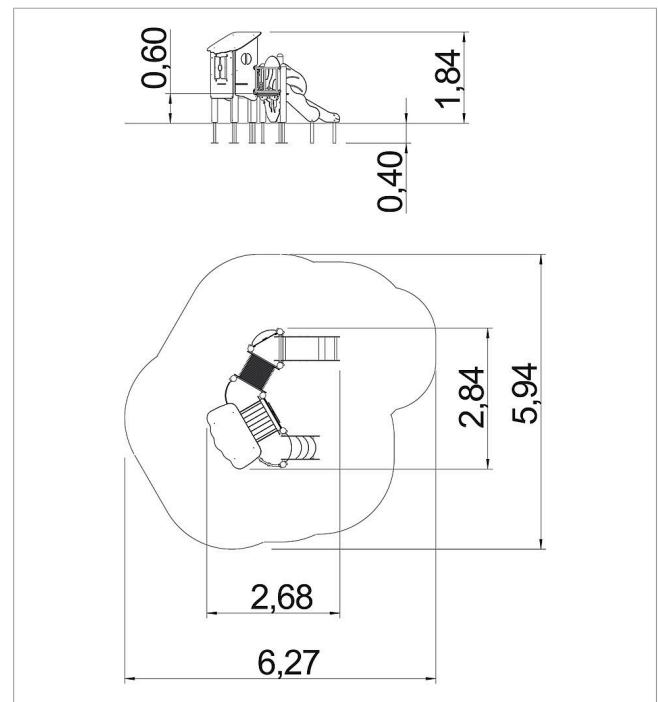

5 59 842 0412 1

eibe minimondo Play unit Salvia

made in germany

Scope of delivery

Stair ascent: HPL
Set of posts with post bases: Larch, galvanised steel
Set of fence elements: stainless steel, PE, HPL
Themed slide: HPL with stainless-steel sliding surface
Set of themed roofs: HPL
Crawling tunnel: PP, HPL
Platform level: HPL, SW
Roof: HPL

	Material	Larch oiled
	Foundation level	FL 1
	Minimum space	627x594x240 cm
	Free falling height	60 cm
	Impact protection net	28 m ²
	Foundations	5x CF or 2x PFs + 11x PFr
	Assembly	-
	Largest section	132x88x1,5 cm
	Heaviest section	55 kg