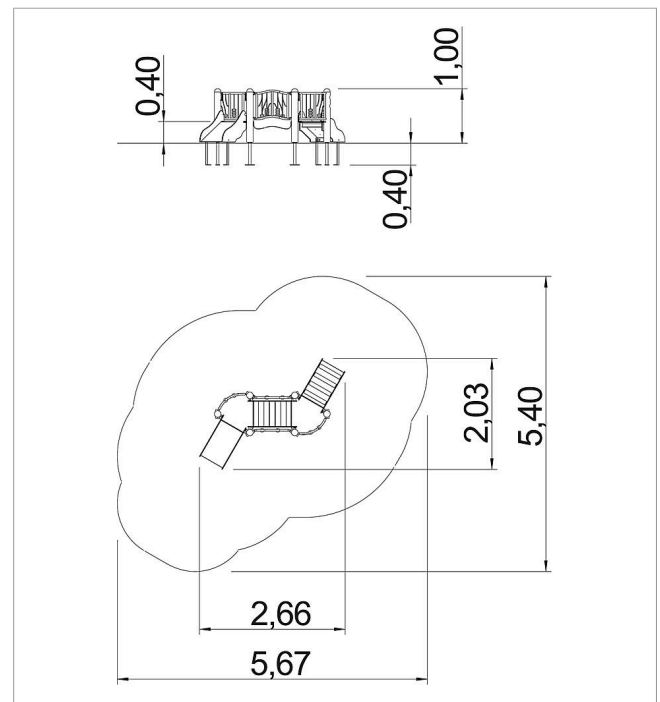

5 59 826 0110 0

eibe minimondo Play unit Sunflower

made in germany

1+

Scope of delivery

Tummy slide: HPL
Set of fence elements: stainless steel, PE
Ramp ascent: HPL, SW
Arched bridge: HPL, SW
Platform level: HPL
Set of post with post bases: SW, hot-dip galvanised steel

	Material	SW pi
	Foundation level	FL 1
	Minimum space	567x540x280 cm
	Free falling height	40 cm
	Impact protection net	21,5 m ²
	Foundations	1x CF or 2x PFs + 6x PFr
	Assembly	2 people/3 h
	Largest section	567x540x140 cm
	Heaviest section	23 kg