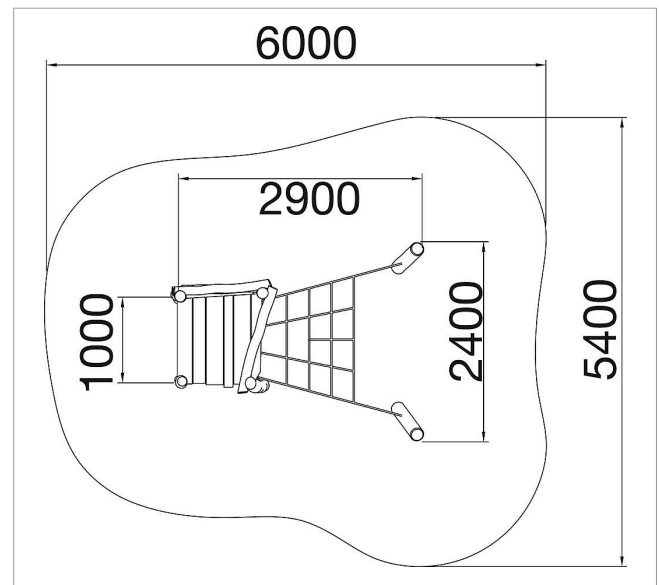

5 45 139 0530 6

**eibe paradiso Hill
platform with climbing
net Siana**
made in germany

Scope of delivery

1x hill platform PH 35 cm
1x net ascent with two posts

	Material	Robinia
	Foundation level	FL 3
	Minimum space	6x5,4 m
	Free falling height	120 cm
	Impact protection net	ca. 17 m ²
	Foundations	6x CF