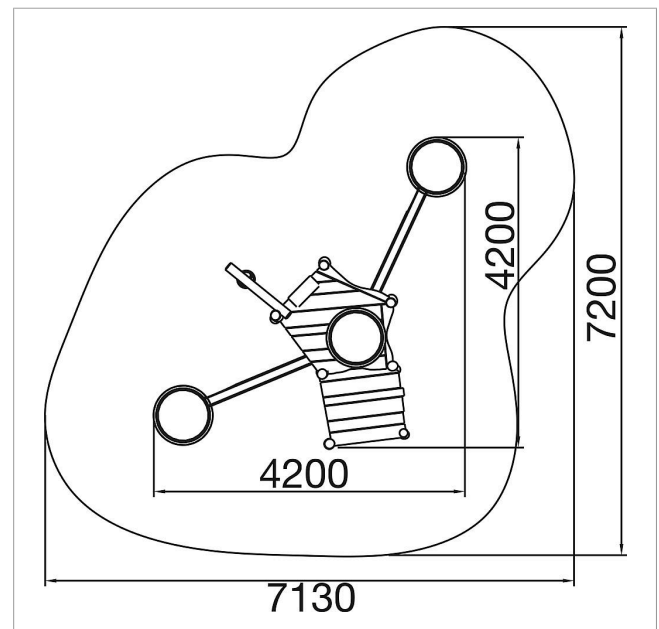

5 45 086 0530 6

### Scope of delivery

- 2 platforms: Robinia
- 1 Sand Movement: stainless steel
- 1 Pump with direct water connection: grey greeting
- 2 water troughs: Robinia
- 1 sand screen: Stainless steel
- 2 wooden vats Robinia
- 1 Upright Set: Acacia