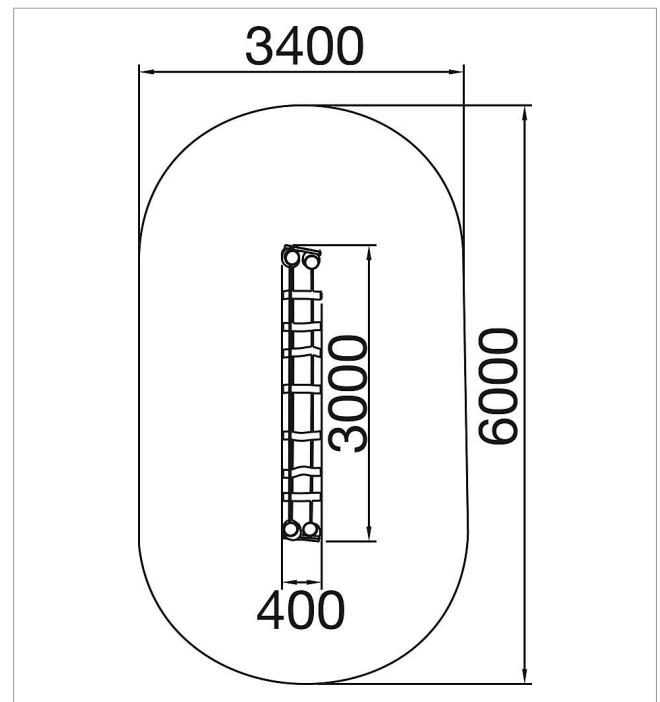

5 45 104 0530 6

eibe paradiso balancing bridge Salvia

made in germany

Scope of delivery

1 x wobbly bridge with holding rope L= 300 cm

	Material	Robinia
	Foundation level	FL 3
	Minimum space	6x3,5 m
	Free falling height	40 cm
	Impact protection net	ca. 20 m ²
	Foundations	2x CF