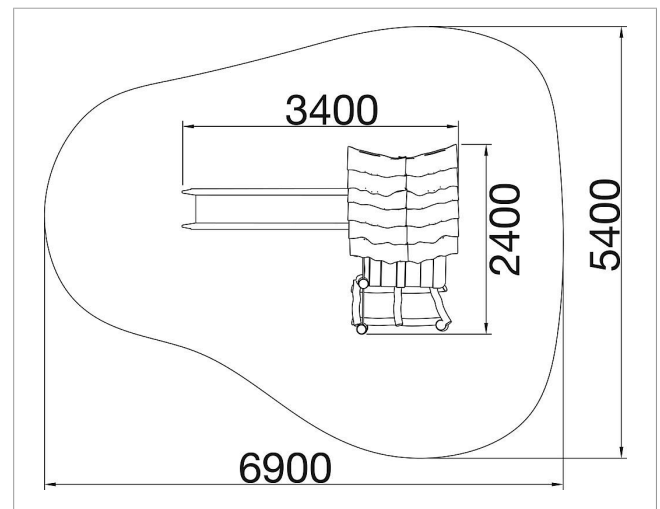

### Scope of delivery

- 1x platform PH 110 cm
- 1x saddle roof
- 1x climbing ascent made from crossbars
- 1x diagonal access platform approx. PH 65 cm
- 1x diagonal rung platform approx. PH 45 cm
- 1x holding rope
- prepared for suitable add-on slide