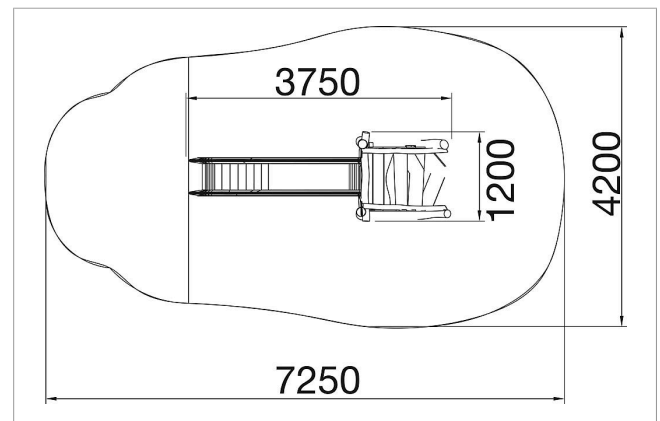

5 45 212 0530 6

eibe paradiso stair ascent Kwasiir, single

made in germany

3+

Scope of delivery

1x staircase-/climbing ascent with railing developing co-ordination prepared for suitable add-on slide

	Material	Robinia
	Foundation level	FL 3
	Minimum space	7,3x4,2 m
	Free falling height	110 cm
	Impact protection net	ca. 32 m ²
	Foundations	5x CF