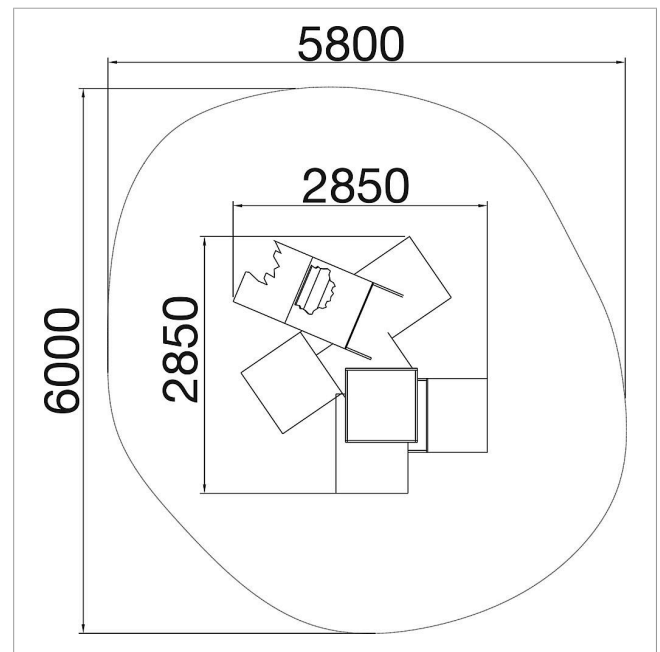

5 45 160 0530 0

**eibe paradiso crawling  
box combination Crazy  
Crates**  
made in germany

1+

**Scope of delivery**

8x connected boxes  
to crawl through and climb on

	Material	Robinia
	Foundation level	FL 3
	Minimum space	6x6 m
	Free falling height	120 cm
	Impact protection net	ca. 35 m <sup>2</sup>
	Foundations	6x CF