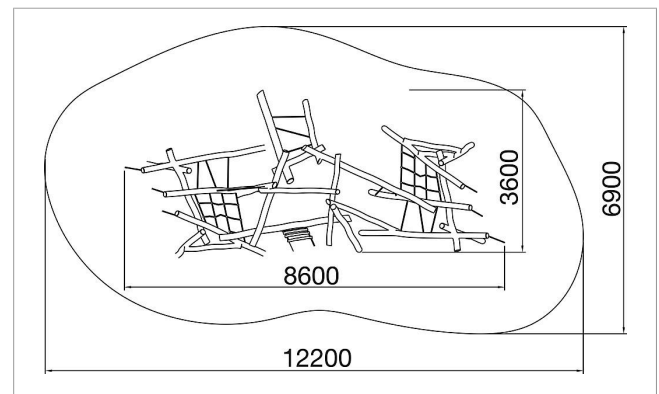

5 45 097 0530 6

**eibe paradiso compact
Climbing unit Crona**

made in germany

Scope of delivery

- 26x posts arranged to a heap
- 2x climbing net
- 1x rope ladder with wooden rungs
- 6x climbing rope
- 3x rope ladder element

	Material	Robinia
	Foundation level	FL 3
	Minimum space	12,2x7 m
	Free falling height	220 cm
	Impact protection net	ca. 82 m ²
	Foundations	21x CF