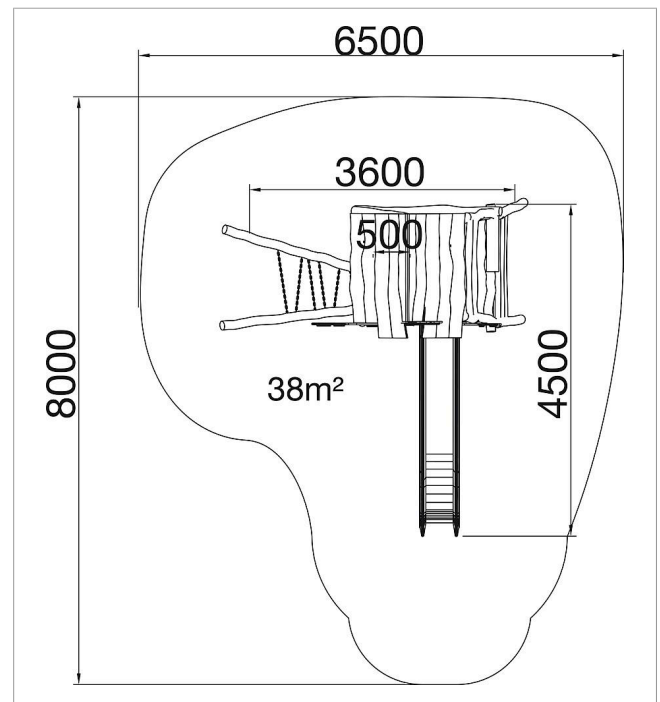

5 45 208 0530 6

## eibe paradiso Play unit Mancha, single

made in germany

3+

### Scope of delivery

- 1x platform PH 145 cm
- 1x saddle roof
- 1x window
- 1x chain ascent
- 1x climbing wall
- 1x stem ascent on the inside
- 1x play counter
- 1x play board chalk clock
- 1x fixed mill wings
- prepared for suitable add-on slide

	Material	Robinia
	Foundation level	FL 3
	Minimum space	6,5x8 m
	Free falling height	145 cm
	Impact protection net	ca. 47 m²
	Foundations	7x CF