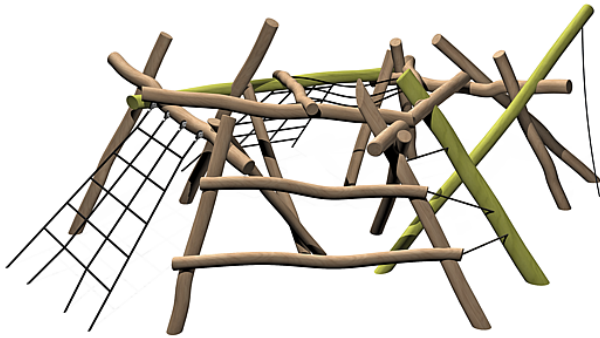

5 45 083 0530 6

eibe paradiso climbing tree Ema

made in germany

Scope of delivery

21 x unstructured arranged beams in different sizes, 2 x climbing net, 3 x rope rungs, 1 x climbing rope

	Material	Robinia
	Foundation level	FL 3
	Minimum space	9,2x7,6 m
	Free falling height	210 cm
	Impact protection net	ca. 50 m ²
	Foundations	15x CF