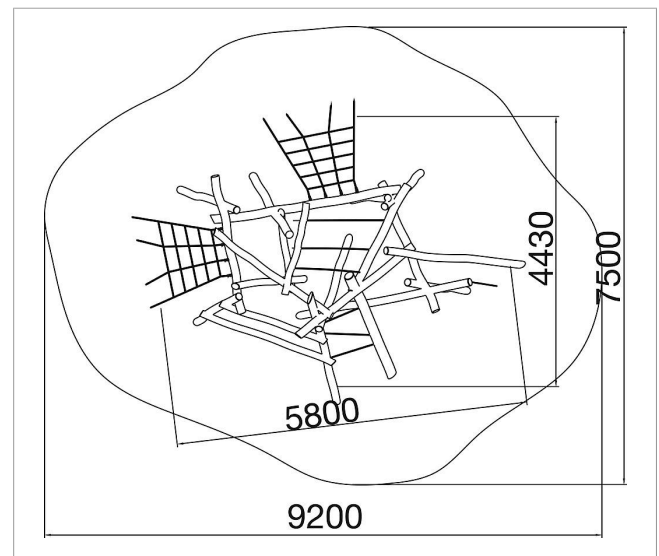

5 45 083 0530 6

eibe paradiso climbing tree Ema

made in germany

Scope of delivery

21 x unstructured arranged beams in different sizes, 2 x climbing net, 3 x rope rungs, 1 x climbing rope

	Material	Robinia
	Foundation level	FL 3
	Minimum space	9,2x7,6 m
	Free falling height	210 cm
	Impact protection net	ca. 50 m ²
	Foundations	15x CF