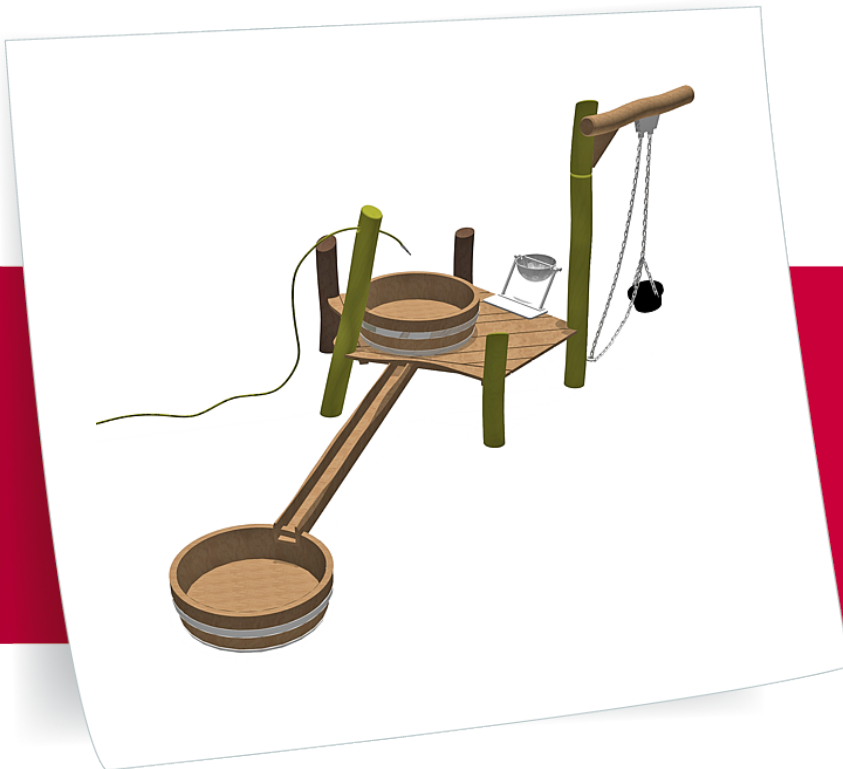

## eibe paradiso Water Play unit Farion

made in germany

1+

### Scope of delivery

- 2 platforms: Robinia
- 1 Sand Movement: stainless steel
- 1 Pump with direct water connection: grey greeting
- 2 water troughs: Robinia
- 1 sand screen: Stainless steel
- 2 wooden vats Robinia
- 1 Upright Set: Acacia