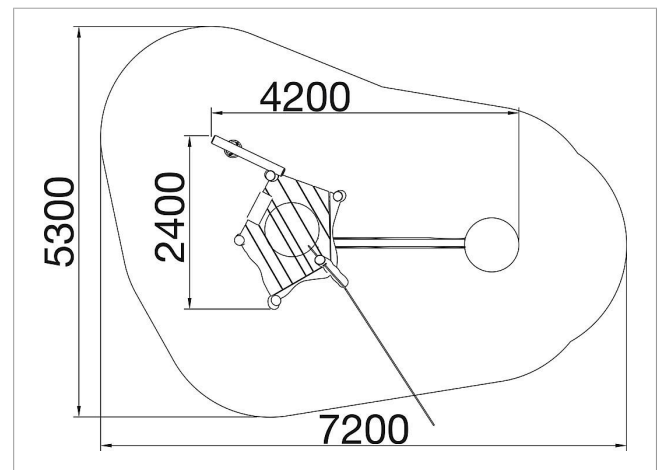

### Scope of delivery

- 2 platforms: Robinia
- 1 Sand Movement: stainless steel
- 1 Pump with direct water connection: grey greeting
- 2 water troughs: Robinia
- 1 sand screen: Stainless steel
- 2 wooden vats Robinia
- 1 Upright Set: Acacia