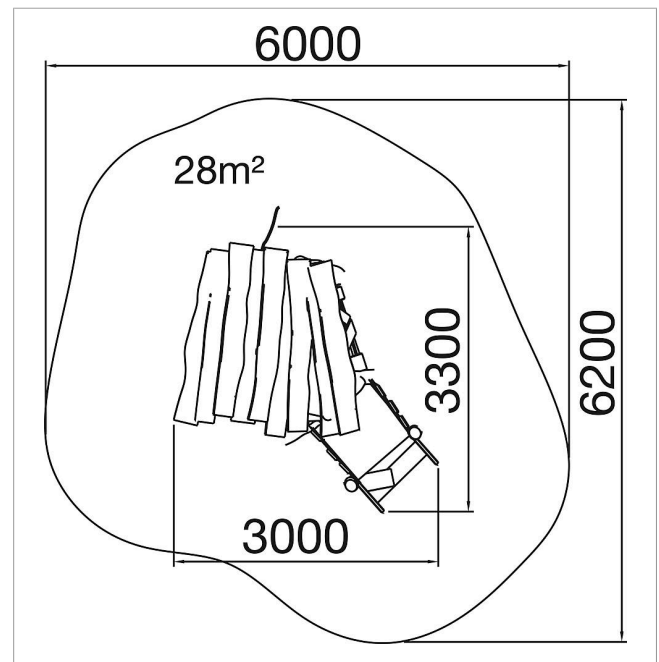

5 45 082 0530 6

eibe paradiso house with balcony Finlo

made in germany

3+

Scope of delivery

- Podium level 1x PH 40 cm with sloped roof
- 1x Climbing rope climbing
- 1x window opening
- 1x balcony terrace with leveling

	Material	Robinia
	Foundation level	FL 3
	Minimum space	6x6,3 m
	Free falling height	100 cm
	Impact protection net	ca. 37 m ²
	Foundations	8x CF