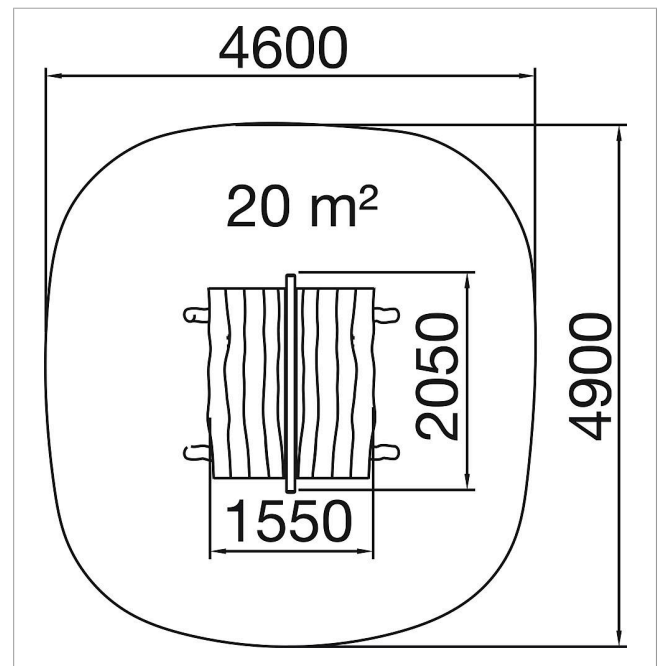

5 45 014 0530 6

eibe paradiso
children's Play house
Firuna
made in germany

3+

Scope of delivery

Set of posts: robinia
Set of parapets: robinia
Play counter: robinia
Seat board: robinia
Roof: robinia

	Material	Robinia
	Foundation level	FL 3
	Minimum space	5x4,6 m
	Free falling height	-
	Impact protection net	ca. 22 m ²
	Foundations	6x CF
	Assembly	-
	Largest section	150x170x200 cm
	Heaviest section	350 kg