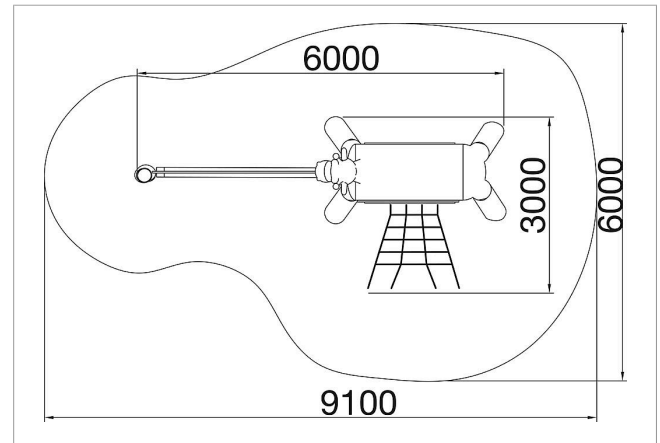

5 45 171 0530 0

eibe paradiso climbing giraffe Greg

made in germany

3+

Scope of delivery

- 1x climbing giraffe PH 150 cm (LxWxH) 300x200x300 cm
- 1x climbing net
- 1x cross bar climbing ascent
- 1x big rope d=90 mm with holding rope

	Material	Robinia
	Foundation level	FL 3
	Minimum space	9x6 m
	Free falling height	230 cm
	Impact protection net	ca. 41 m ²
	Foundations	7x CF