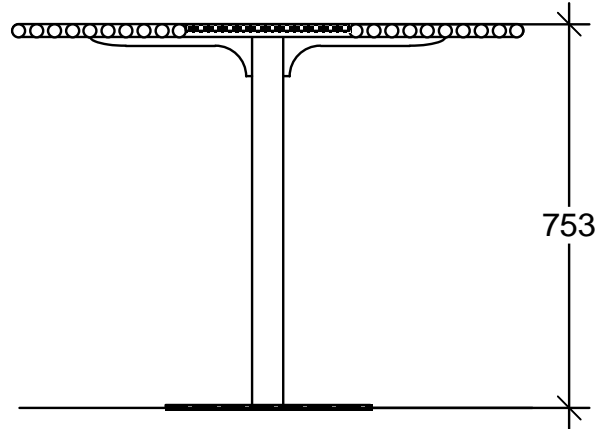

Centerline

CL Table

INSTALLATION METHODS

DIMENSIONS

LWH	Diameter 1000mm Height 753mm
-----	------------------------------

EXTRAS

CP	Central Plaque
----	----------------

FINISH CODES

PC	Powder coating on galvanised steel
----	------------------------------------

SS	316 stainless steel 320 grit
----	------------------------------

BD	Bespoke dimensions available
----	------------------------------