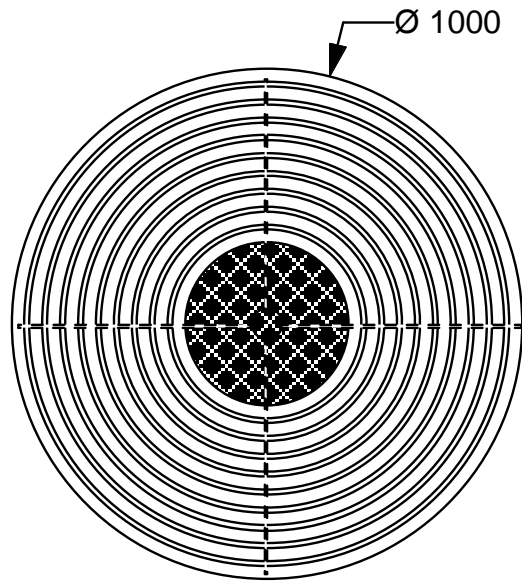

Centerline

CL Table

INSTALLATION METHODS

DIMENSIONS

LWH	Diameter 1000mm Height 753mm
-----	------------------------------

EXTRAS

CP	Central Plaque
----	----------------

FINISH CODES

PC	Powder coating on galvanised steel
----	------------------------------------

SS	316 stainless steel 320 grit
----	------------------------------

BD	Bespoke dimensions available
----	------------------------------