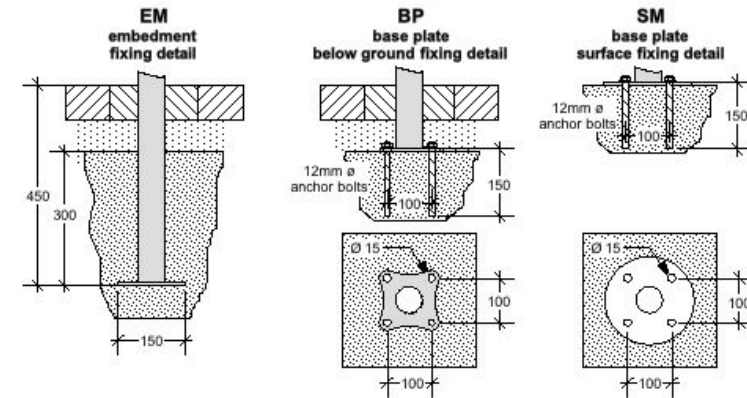

Centerline

CL Table

INSTALLATION METHODS

DIMENSIONS

LWH	Diameter 1000mm Height 753mm
-----	------------------------------

EXTRAS

CP	Central Plaque
----	----------------

FINISH CODES

PC	Powder coating on galvanised steel
----	------------------------------------

SS	316 stainless steel 320 grit
----	------------------------------

BD	Bespoke dimensions available
----	------------------------------