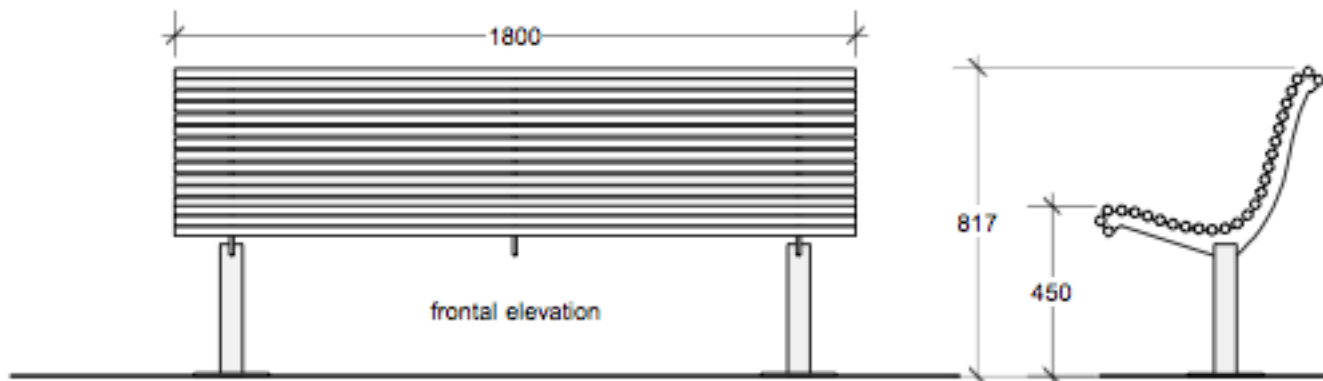

Centerline

CL003 seat

INSTALLATION METHODS