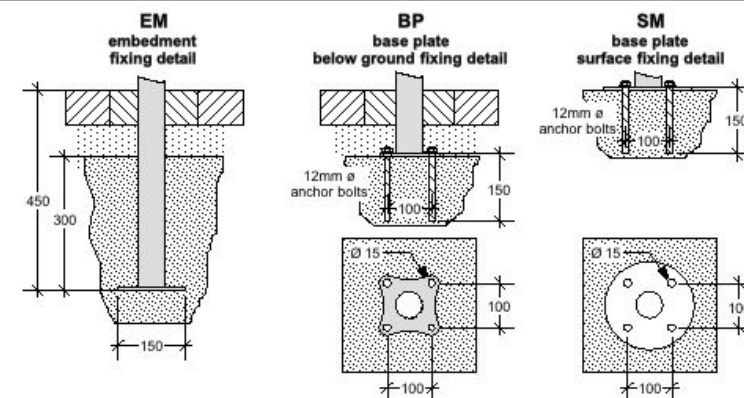

## DIMENSIONS

LWH Length 1800mm Width 630mm Height 817mm