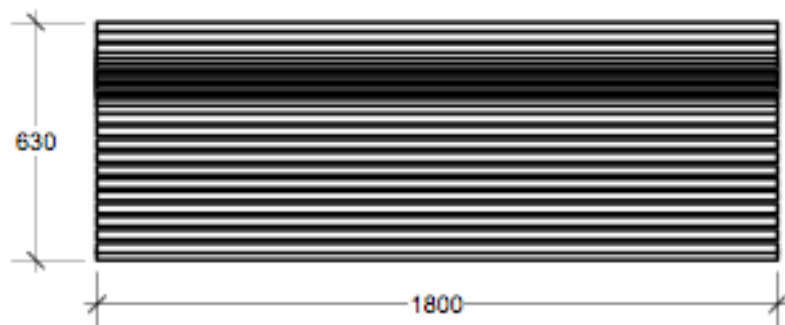

## DIMENSIONS

LWH Length 1800mm Width 630mm Height 817mm