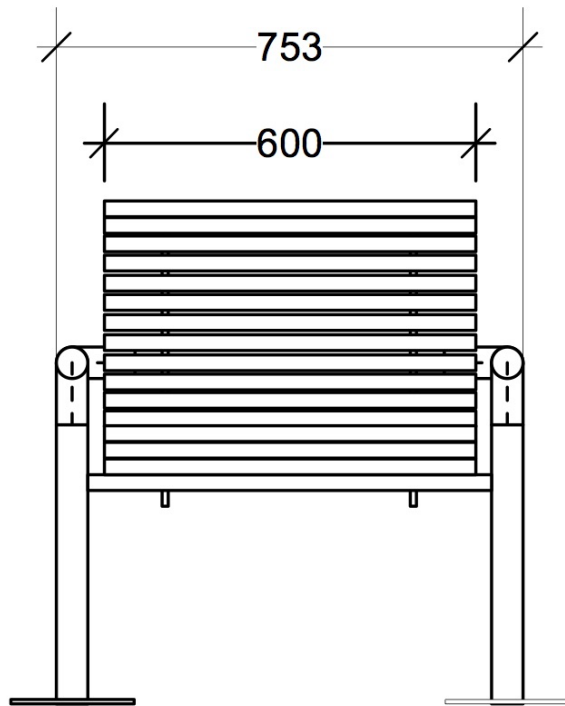

Centerline

CL001 Single seat

COPYRIGHT © BENCHMARK