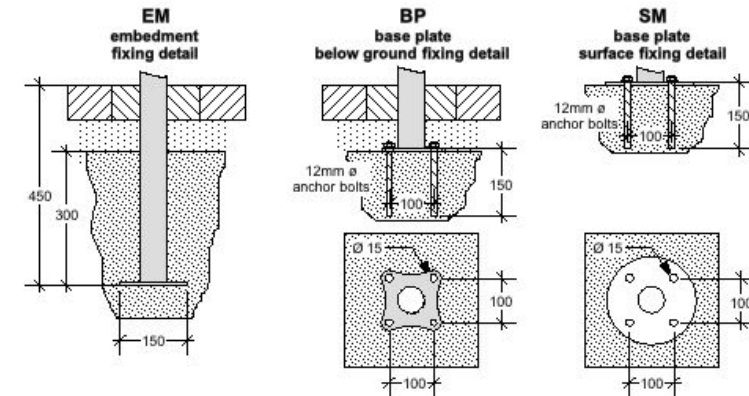

# CL001 Single seat

COPYRIGHT © BENCHMARK

## DIMENSIONS

LWH Length 753mm Width mm Height 817mm