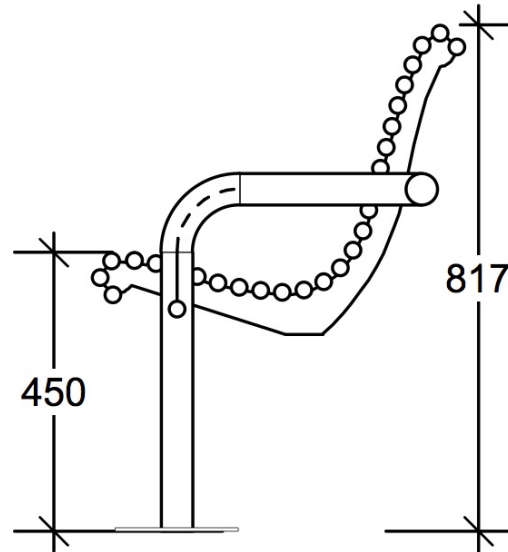

# Centerline

# CL001 Single seat

COPYRIGHT © BENCHMARK

## DIMENSIONS

LWH Length 753mm Width mm Height 817mm