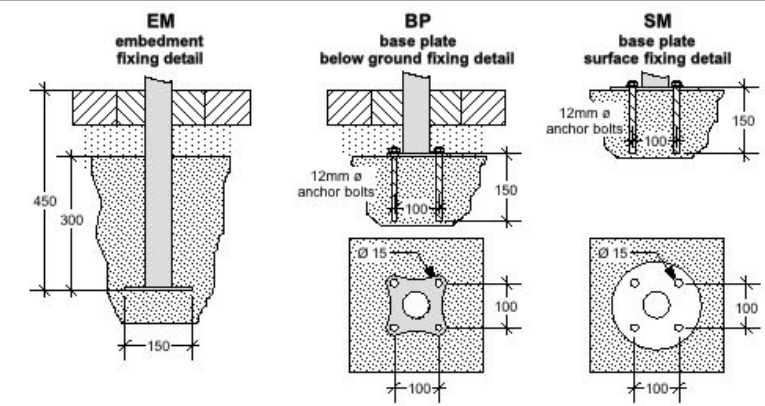

Centerline

CL025 picnic set

INSTALLATION METHODS

DIMENSIONS

LWH	See above
-----	-----------

EXTRAS

CP	Composite finish - Disabled access
----	------------------------------------

FINISH CODES

PC	Powder coating on galvanised steel
----	------------------------------------

SS	316 stainless steel 320 grit
----	------------------------------

BD	Bespoke dimensions available
----	------------------------------