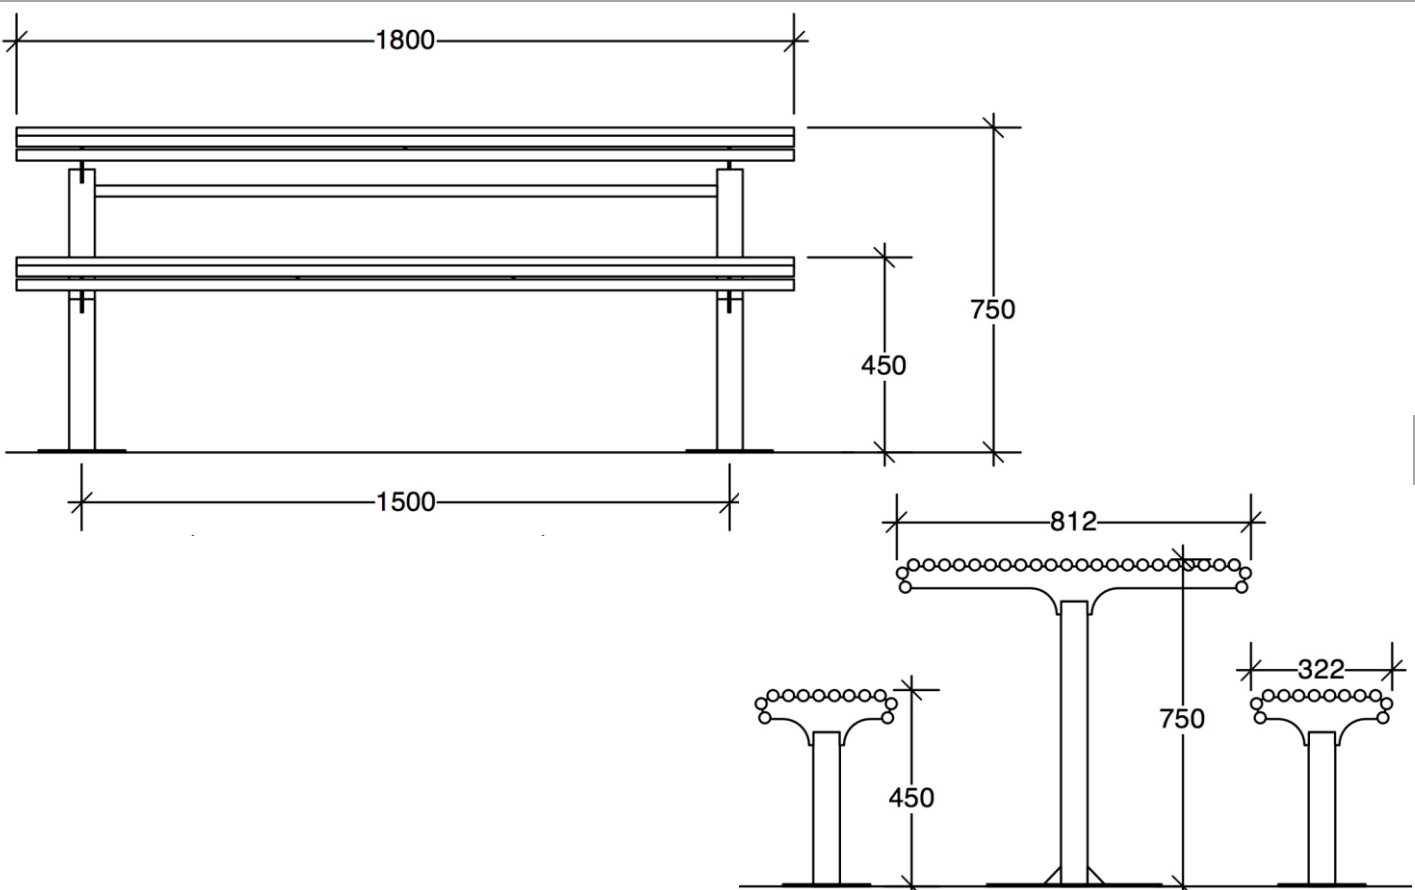

Centerline

CL025 picnic set

INSTALLATION METHODS

DIMENSIONS

LWH	See above
-----	-----------

EXTRAS

CP	Composite finish - Disabled access
----	------------------------------------

FINISH CODES

PC	Powder coating on galvanised steel
----	------------------------------------

SS	316 stainless steel 320 grit
----	------------------------------

BD	Bespoke dimensions available
----	------------------------------