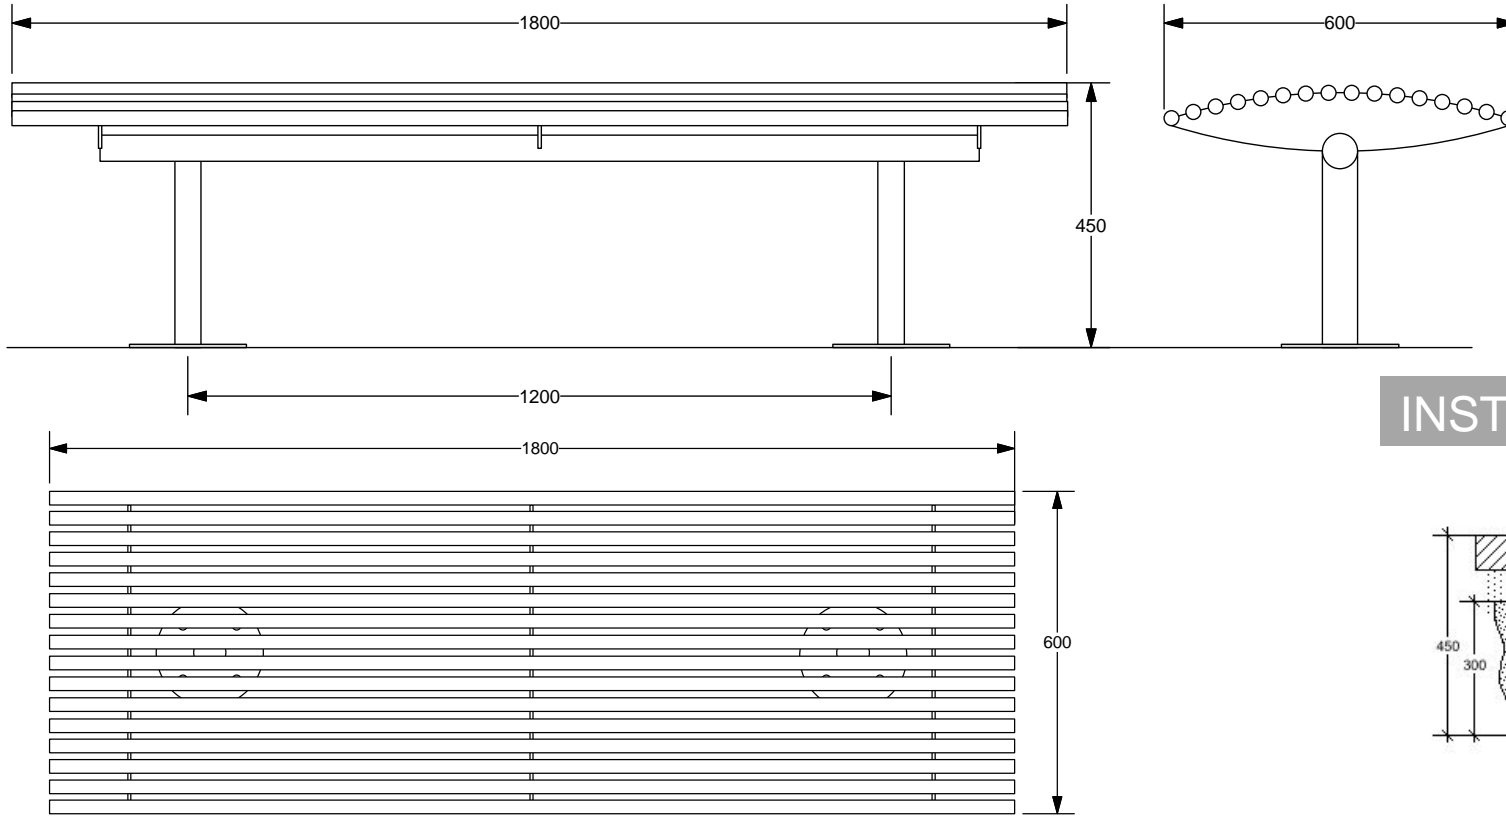

Baseline

BL005 bench

INSTALLATION METHODS

DIMENSIONS

LWH	Length 1800mm Width 600mm Height 450mm
-----	--

EXTRAS

AR	Arm rests – Anti skate
----	------------------------

FINISH CODES

PC	Powder coating on galvanised steel
----	------------------------------------

SS	316 stainless steel 320 grit
----	------------------------------

BD	Bespoke dimensions available
----	------------------------------

INSTALLATION CODES

EM	Embedment fixing
----	------------------

BP	Base plate below ground fixing
----	--------------------------------

SM	Base plate surface fixing
----	---------------------------