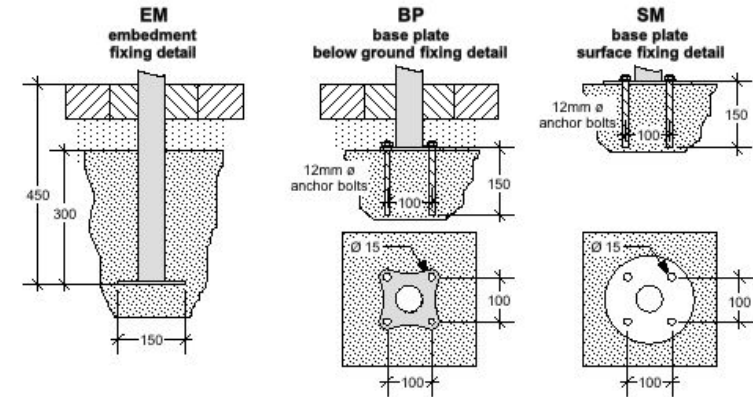

Baseline

BL005 bench

INSTALLATION METHODS

DIMENSIONS

LWH	Length 1800mm Width 600mm Height 450mm
-----	--

EXTRAS

AR	Arm rests – Anti skate
----	------------------------

FINISH CODES

PC	Powder coating on galvanised steel
----	------------------------------------

SS	316 stainless steel 320 grit
----	------------------------------

BD	Bespoke dimensions available
----	------------------------------