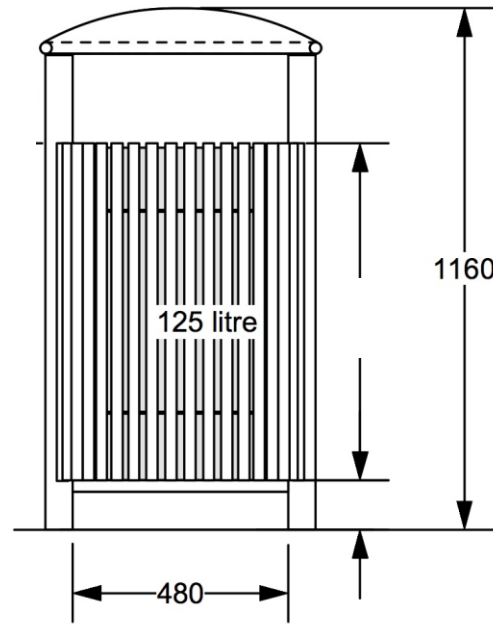

Centerline

CL054 Litterbin

INSTALLATION METHODS