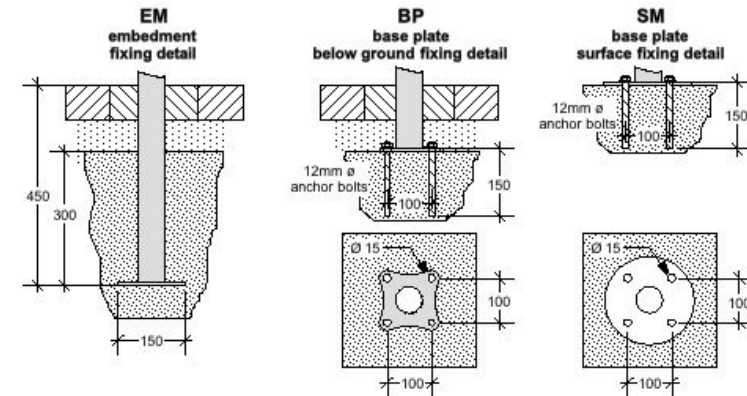

## DIMENSIONS

LWH	Diameter 625mm Height 1160mm Capacity 125L
-----	--