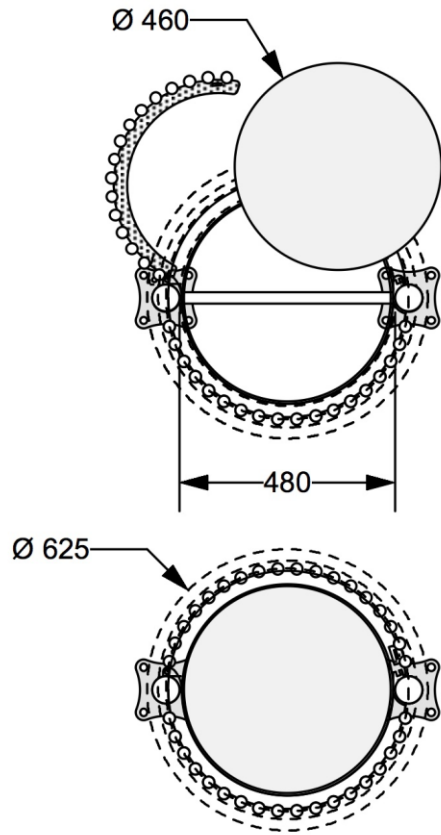

Centerline

CL054 Litterbin

INSTALLATION METHODS