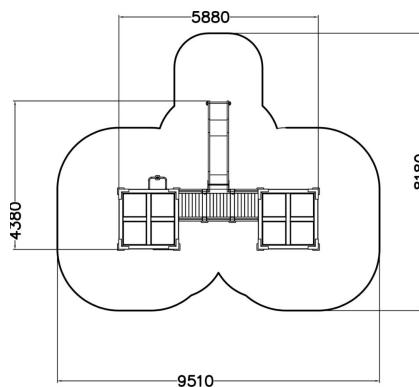

Halo Twin play tower

-  Climbing
12
-  Play panels
1
-  Roofs
2
-  Slides
2
-  Towers
4

Multifunctional, streamlined tower play with lots of features in a compact space. This equipment includes two climbing walls with square holes, a transparent climbing wall, an ascent with horizontal handles, a ladder rise, seven climbing nets, including five vertical and two horizontal nets, a fireman's pole, a labyrinth game wall and a slide. The opal white roof of the tower is made of light transmitting cellular plate. The diverse climbing options of the HALO series develop children's balance and strength in a versatile manner.

User age	4+
Number of users	24
Product length, mm	5880
Product width, mm	4380
Product height, mm	3560
Impact area, m ²	54.2
Falling space, m ²	54.2
Height required, mm	3570
Max. free fall height, mm	1915
Safety info	EN 1176-1, (3) TÜV
Installation time (for 1), H	38