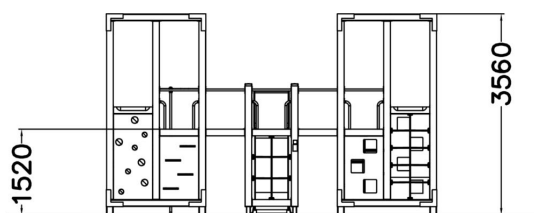

Halo Twin play tower

-  Climbing
12
-  Play panels
1
-  Roofs
2
-  Slides
2
-  Towers
4

Multifunctional, streamlined tower play with lots of features in a compact space. This equipment includes two climbing walls with square holes, a transparent climbing wall, an ascent with horizontal handles, a ladder rise, seven climbing nets, including five vertical and two horizontal nets, a fireman's pole, a labyrinth game wall and a slide. The opal white roof of the tower is made of light transmitting cellular plate. The diverse climbing options of the HALO series develop children's balance and strength in a versatile manner.

User age	4+
Number of users	24
Product length, mm	5880
Product width, mm	4380
Product height, mm	3560
Impact area, m ²	54.2
Falling space, m ²	54.2
Height required, mm	3570
Max. free fall height, mm	1915
Safety info	EN 1176-1, (3) TÜV
Installation time (for 1), H	38