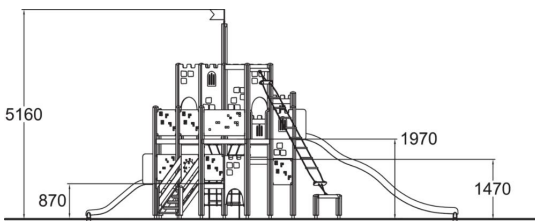

-  Climbing
3
-  Play panels
1
-  Slides
3
-  Towers
2

The Castle is a favorite of themed play for many ages. The youngest players can climb to the lower wooden slide by stairs. There is a double rope ladder to climb higher and a special feature of this product: the rotating ladder! It allows children to develop their climbing skills, endurance and agility. The long slide and the fireman's pole offer a quick exit from the tower. Below the tower there is an arch-shaped net, perfect for exercising spatial perception.

User age	3+
Number of users	25
Product length, mm	6090
Product width, mm	9190
Product height, mm	5160
Impact area, m ²	66.7
Falling space, m ²	69.2
Height required, mm	5160
Max. free fall height, mm	2900
Safety info	EN 1176-1, 3 TÜV
Installation time (for 1), H	30
Foundation options	Deep mounting
Colour of walls and HPL	