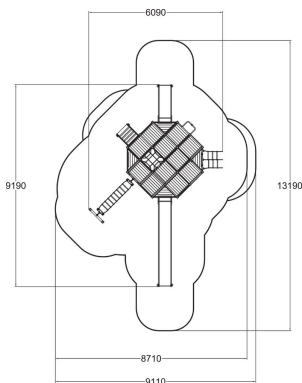

-  Climbing
3
-  Play panels
1
-  Slides
3
-  Towers
2

The Castle is a favorite of themed play for many ages. The youngest players can climb to the lower wooden slide by stairs. There is a double rope ladder to climb higher and a special feature of this product: the rotating ladder! It allows children to develop their climbing skills, endurance and agility. The long slide and the fireman's pole offer a quick exit from the tower. Below the tower there is an arch-shaped net, perfect for exercising spatial perception.

User age	3+
Number of users	25
Product length, mm	6090
Product width, mm	9190
Product height, mm	5160
Impact area, m ²	66.7
Falling space, m ²	69.2
Height required, mm	5160
Max. free fall height, mm	2900
Safety info	EN 1176-1, 3 TÜV
Installation time (for 1), H	30
Foundation options	Deep mounting
Colour of walls and HPL	