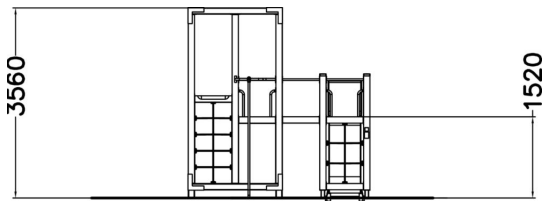

# Halo Solo play tower

-  Climbing  
7
-  Play panels  
1
-  Roofs  
1
-  Slides  
2
-  Towers  
3

Multifunctional, streamlined tower play with lots of features in a compact space. This equipment includes a climbing wall with square holes, a transparent climbing wall, an ascent with horizontal handles, four climbing nets, including three vertical nets and one horizontal net, a fireman's pole, a labyrinth game wall and a slide. The opal white roof of the tower is made of light transmitting cellular plate. The diverse climbing options of the HALO series develop children's balance and strength in a versatile manner.

User age	4+
Number of users	19
Product length, mm	4770
Product width, mm	3410
Product height, mm	3560
Impact area, m <sup>2</sup>	38
Falling space, m <sup>2</sup>	38
Height required, mm	3570
Max. free fall height, mm	1915
Safety info	EN 1176-1, (3) TÜV
Installation time (for 1), H	25