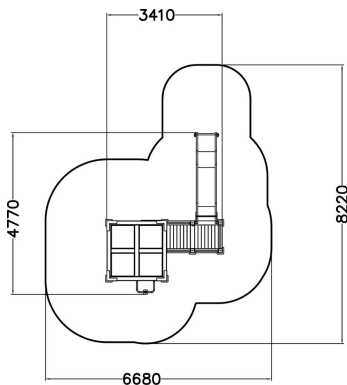

# Halo Solo play tower

-  Climbing  
7
-  Play panels  
1
-  Roofs  
1
-  Slides  
2
-  Towers  
3

Multifunctional, streamlined tower play with lots of features in a compact space. This equipment includes a climbing wall with square holes, a transparent climbing wall, an ascent with horizontal handles, four climbing nets, including three vertical nets and one horizontal net, a fireman's pole, a labyrinth game wall and a slide. The opal white roof of the tower is made of light transmitting cellular plate. The diverse climbing options of the HALO series develop children's balance and strength in a versatile manner.

User age	4+
Number of users	19
Product length, mm	4770
Product width, mm	3410
Product height, mm	3560
Impact area, m <sup>2</sup>	38
Falling space, m <sup>2</sup>	38
Height required, mm	3570
Max. free fall height, mm	1915
Safety info	EN 1176-1, (3) TÜV
Installation time (for 1), H	25