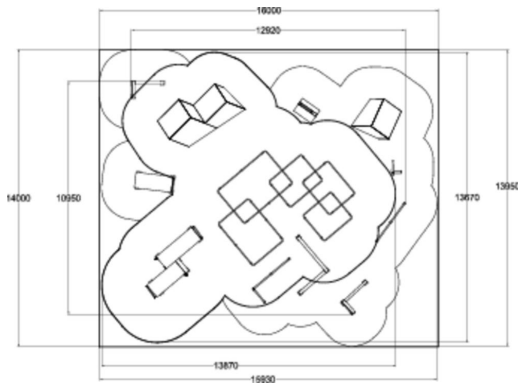

L2 is a large category spot including the following products: Cage L, Base Double L, Base S, Block Double S, Block S, Vault L, Vault M, Vault S, Dex Box, Dex Landing, Rail Line, Rail Corner High. L2 features a gigantic bar structure with sections in different heights enabling swinging, underbars and moving in different levels inside just one structure. Other specialties are the Block Double and the Base Double that are accompanied with a series of vaulting and balancing elements making this one of our most versatile spots. L2 is specialized in hanging functions still covering all the parkour functions offering a ton of variability and movement connecting options.

User age	8-99
Product length, mm	12920
Product width, mm	10950
Product height, mm	2450
Falling space, m <sup>2</sup>	182.7
Height required, mm	4550
Max. free fall height, mm	2450