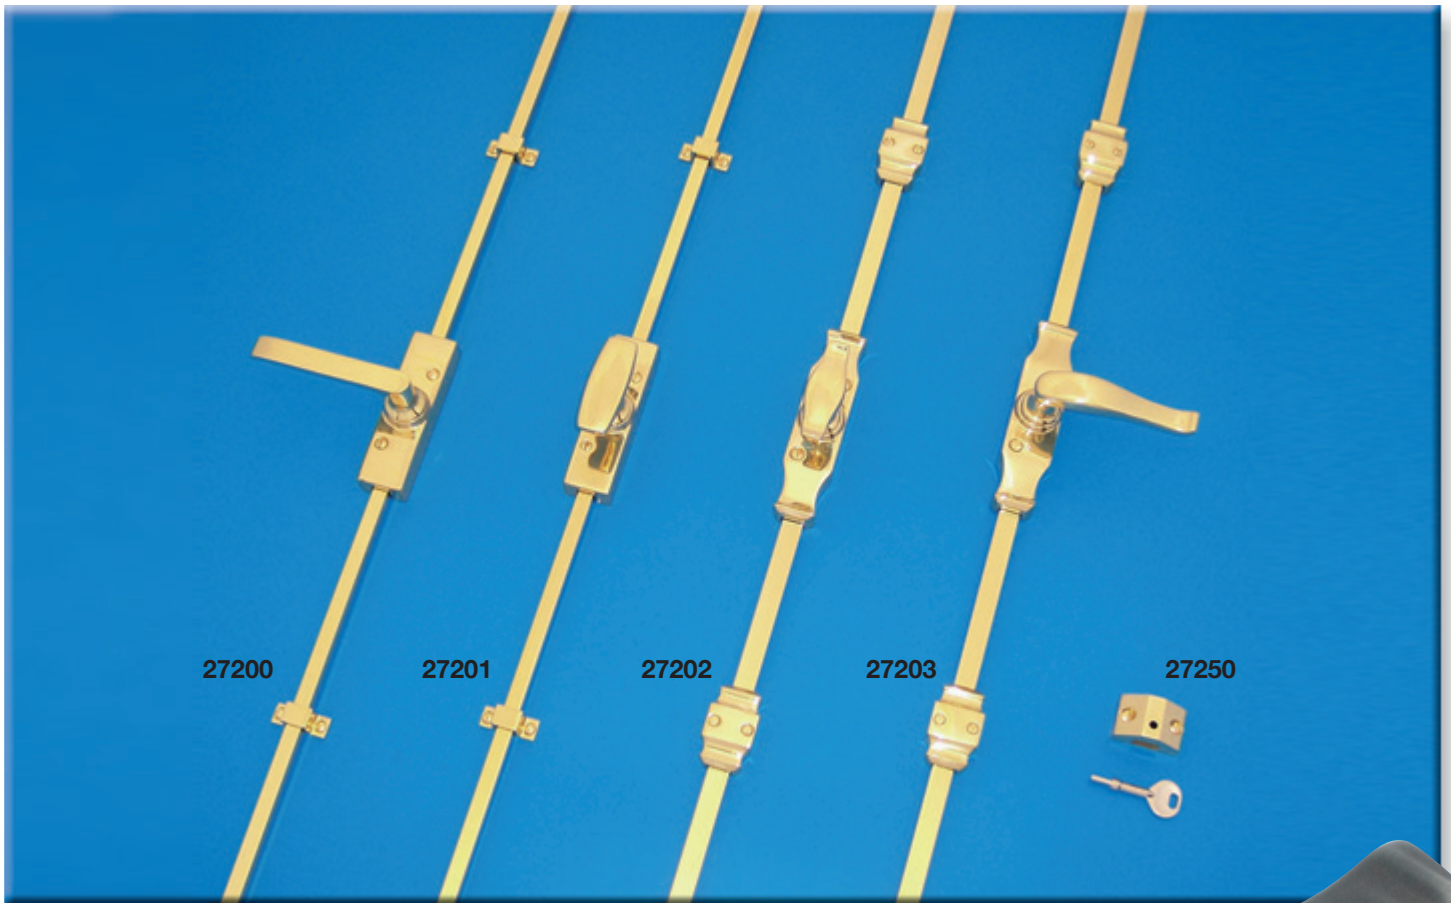

Espagnolette Bolts - 1 of 2