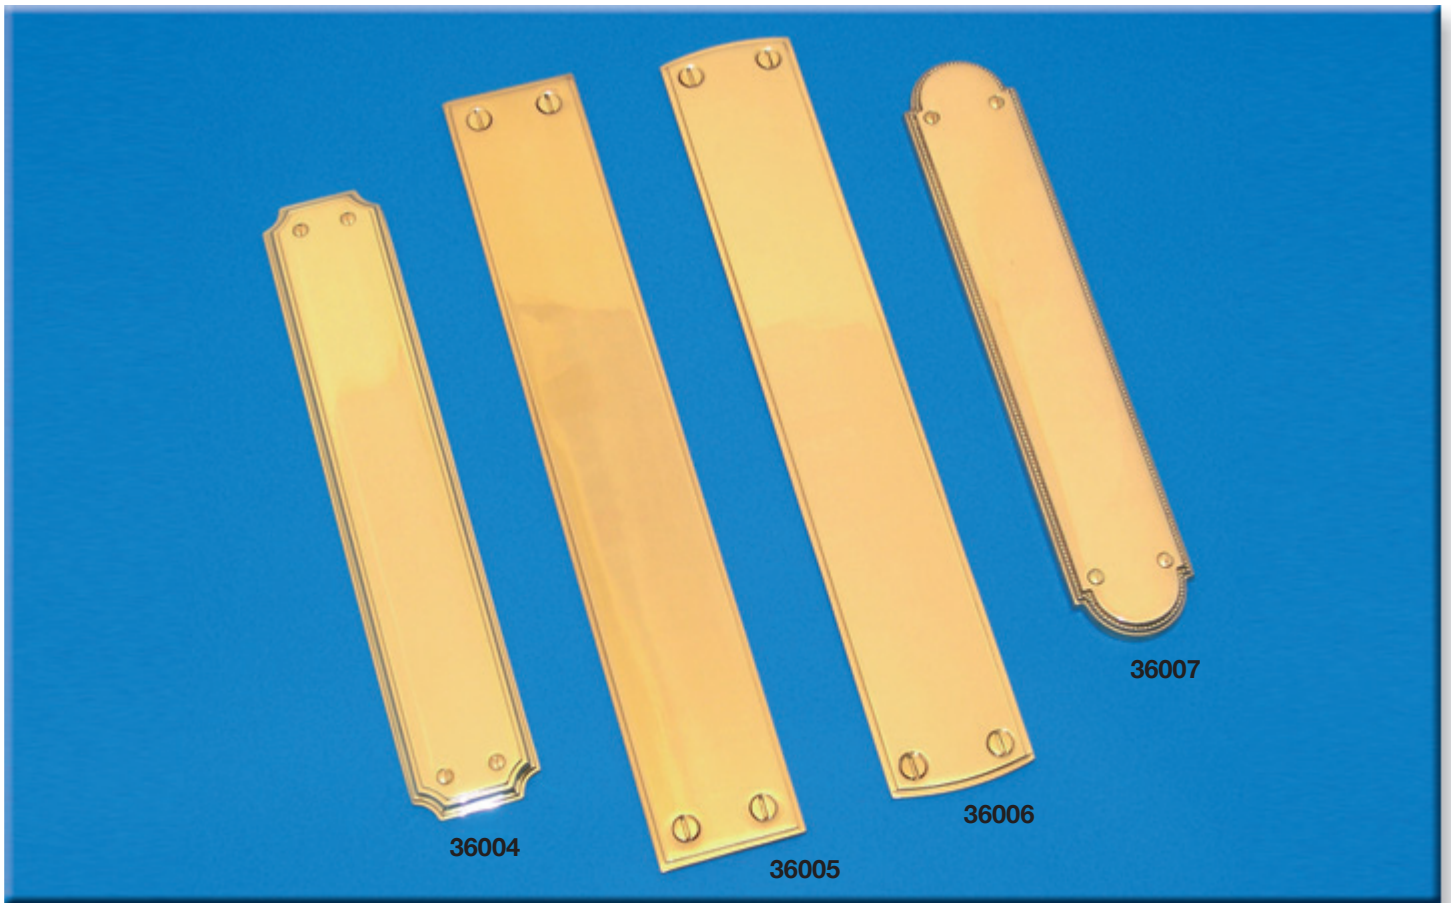

Finger Plates - 2 of 2