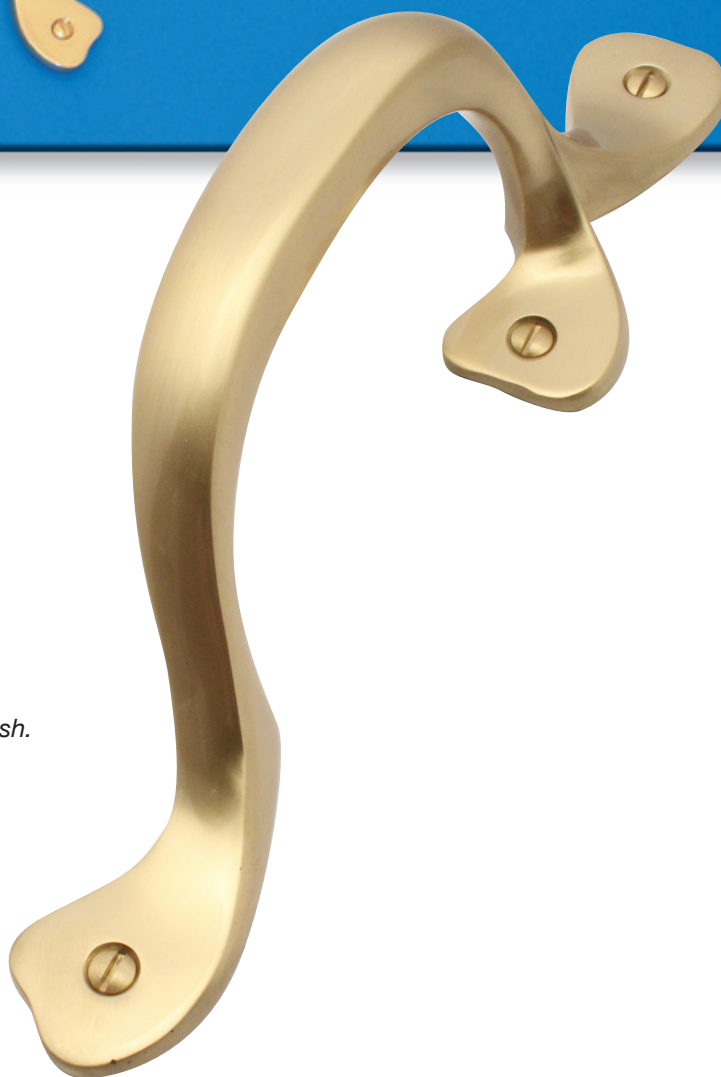

38008 Pull handle – handed
– overall 250

38009 Pull handle – handed
– plate 298 x 82

38008LH in satin brass finish.