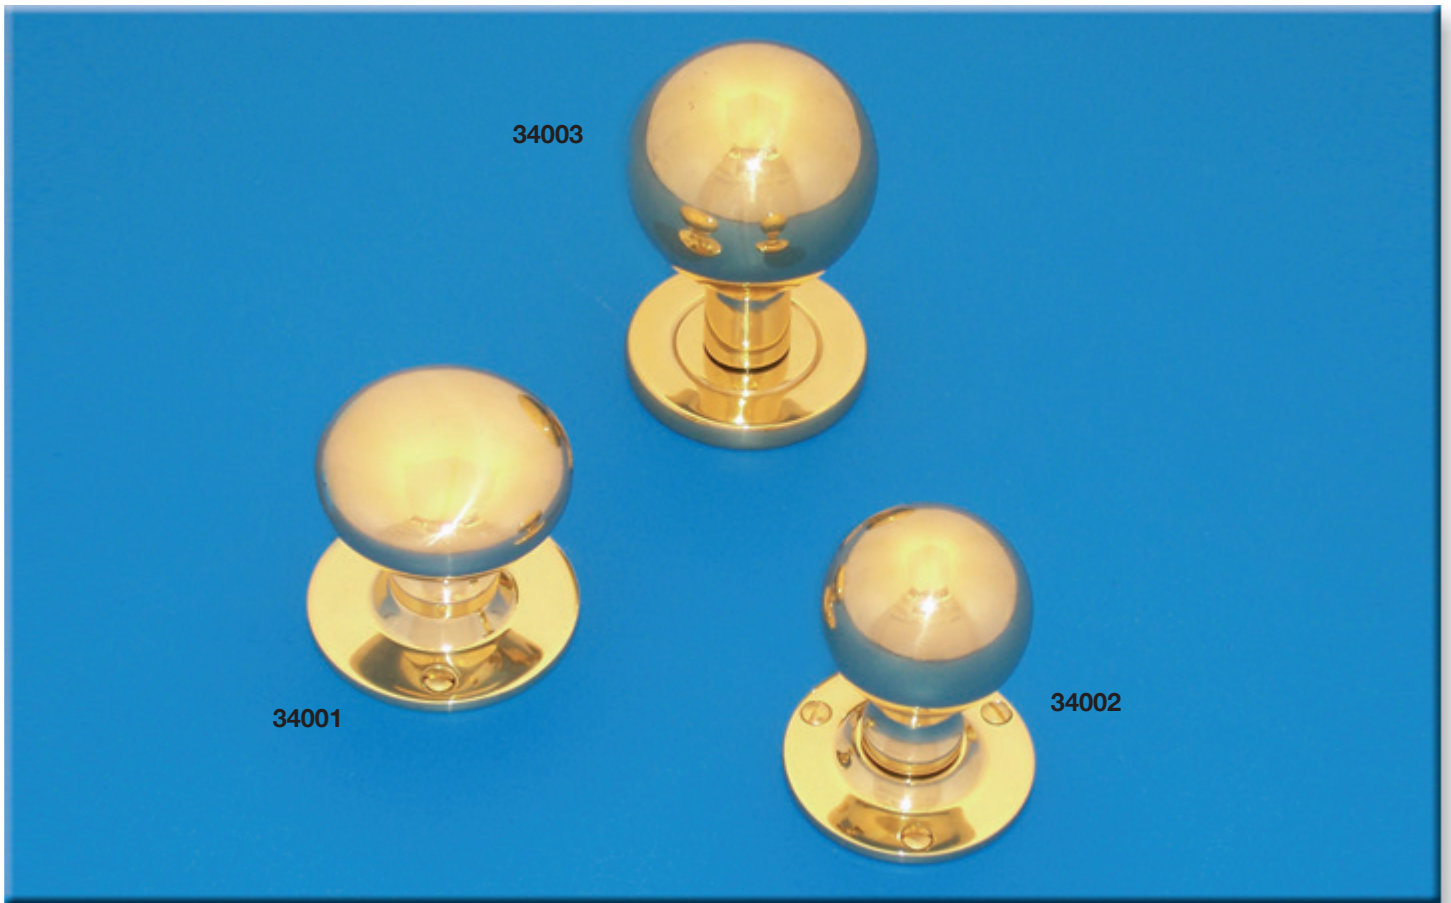

34011 Mortice knob
– knob 58 x 39
– rose diameter 57

34012 Mortice knob
– knob 60 x 40
– rose diameter 63

All these mortice knobs can be made to suit rim locks.

34010 in imitation bronze metal antique finish.

Mortice Knobs - 5 of 6

34004 Mortice knob
– knob diameter 57
– rose diameter 63

34005 Mortice knob
– knob diameter 51
– rose diameter 57
– knob diameter 57
– rose diameter 64
– knob diameter 64
– rose diameter 70

34006 Mortice knob
– knob diameter 48
– rose diameter 57

34007 Mortice knob
– knob diameter 44
– rose diameter 58

34008 Mortice knob
– knob diameter 51
– rose diameter 57
– knob diameter 57
– rose diameter 64
– knob diameter 64
– rose diameter 70

34005 64mm in polished chrome plated finish.

All these mortice knobs can be made to suit rim locks

Mortice Knobs - 6 of 6

34001 Mortice knob

- knob diameter 51
- rose diameter 57
- knob diameter 57
- rose diameter 64
- knob diameter 64
- rose diameter 70