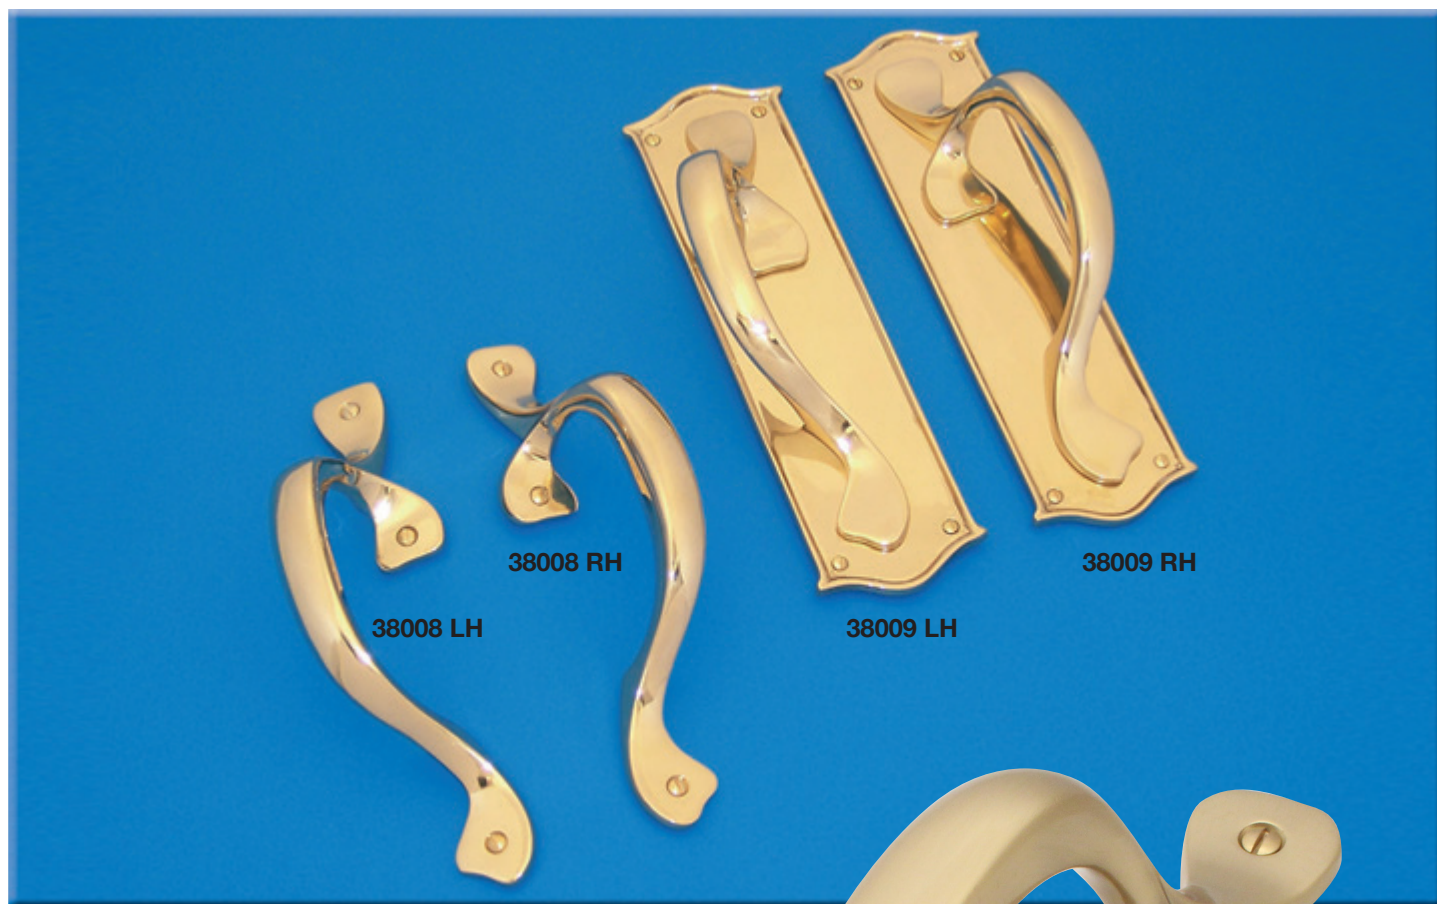

Pull Handles - 3 of 3