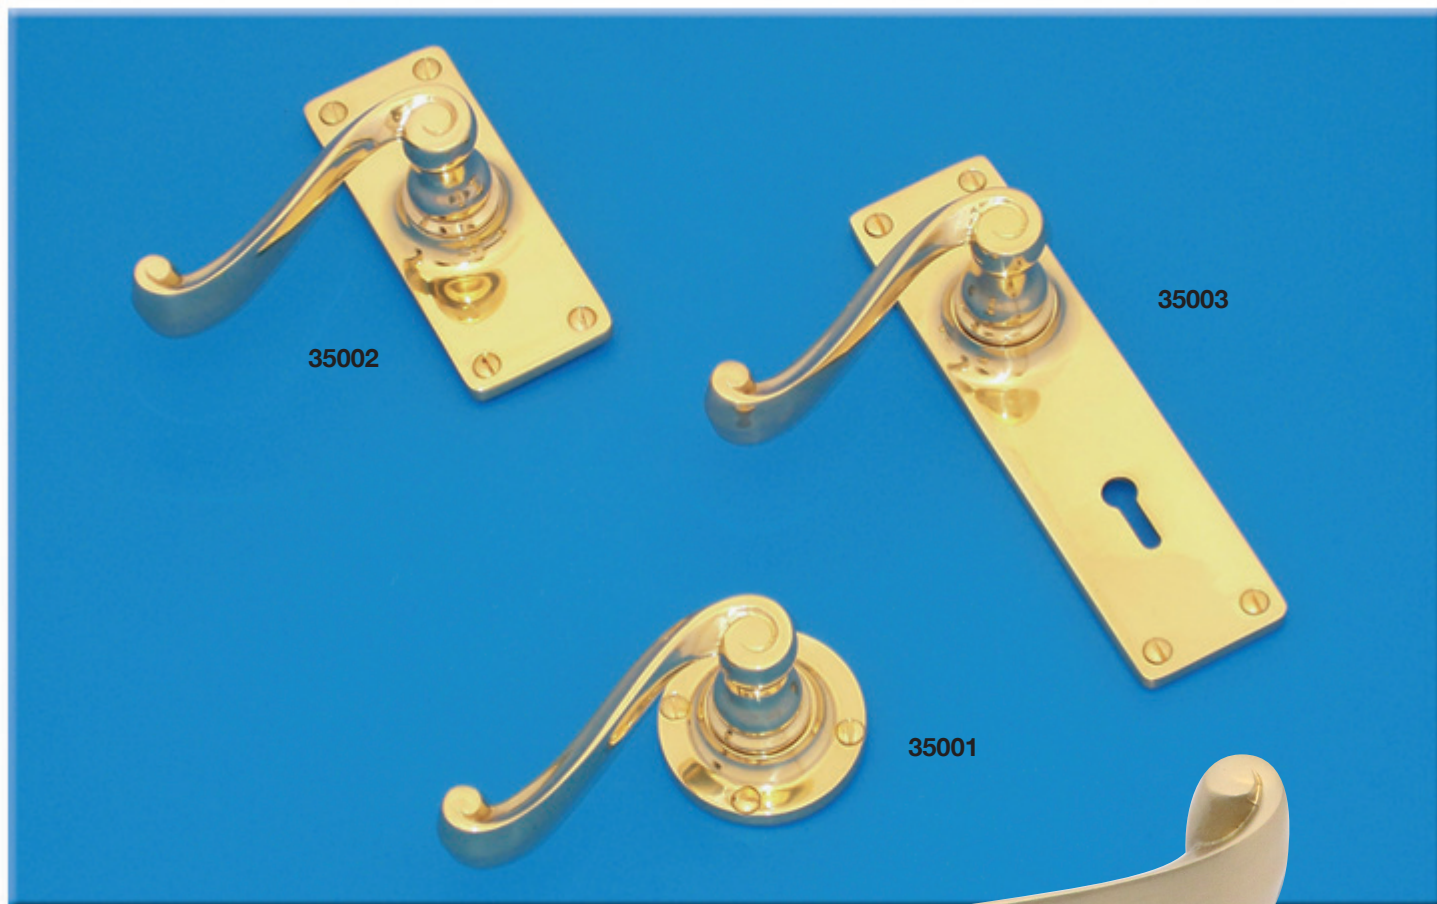

Silver Kite Architectural Ironmongery - Classic Range

Lever Handles - 1 of 5