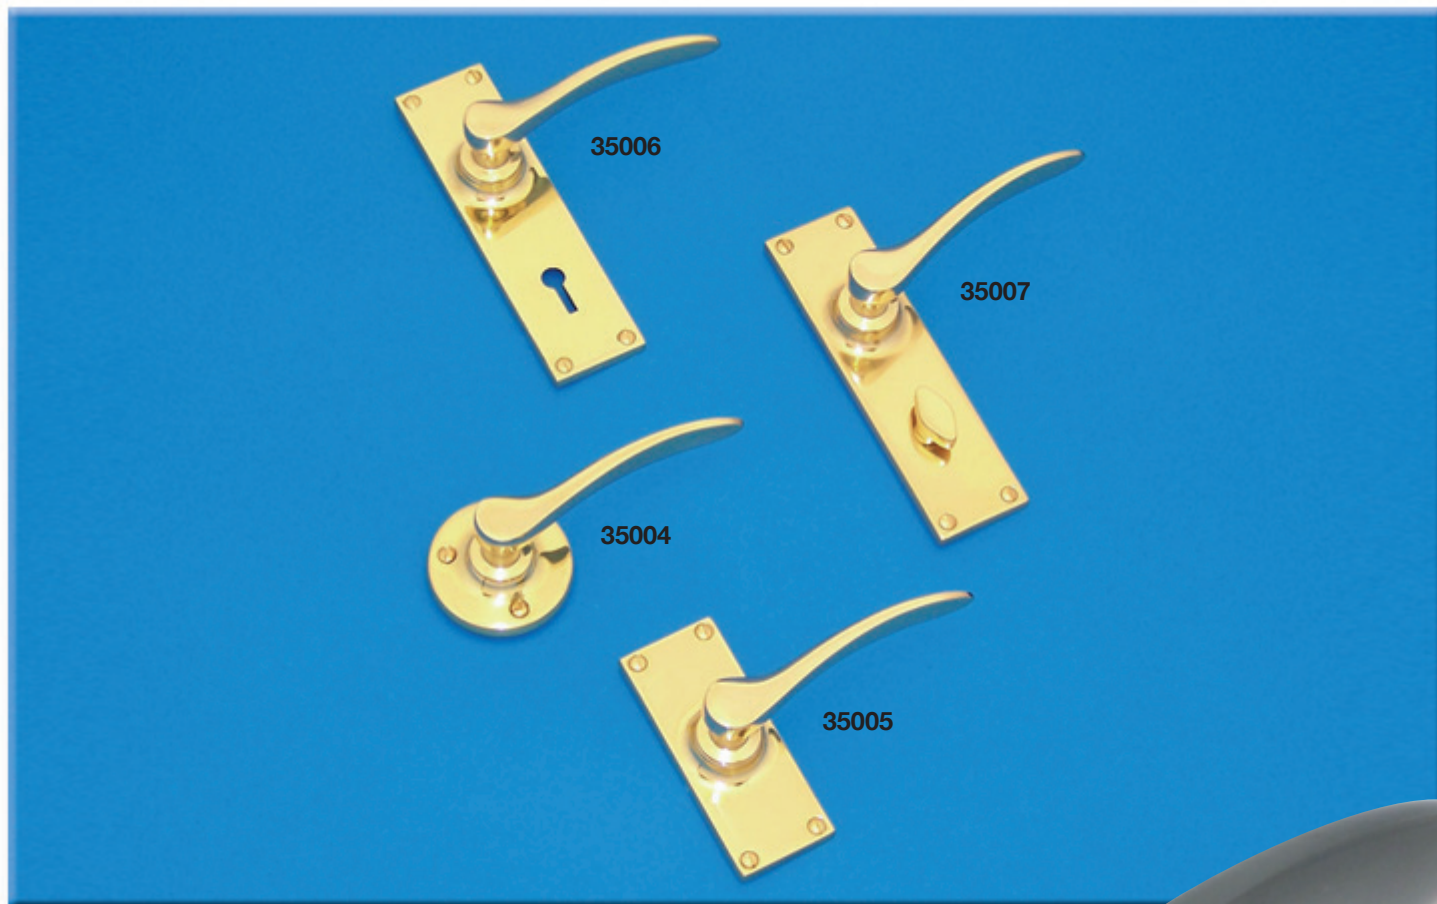

Lever Handles - 2 of 5

35004 Lever handle round rose
– diameter 50

35005 Lever latch handle
– plate 100 x 40

35006 Lever lock handle
– plate 151 x 39

35007 Lever bathroom set
– plate 151 x 39

35004 in black chrome plated finish.