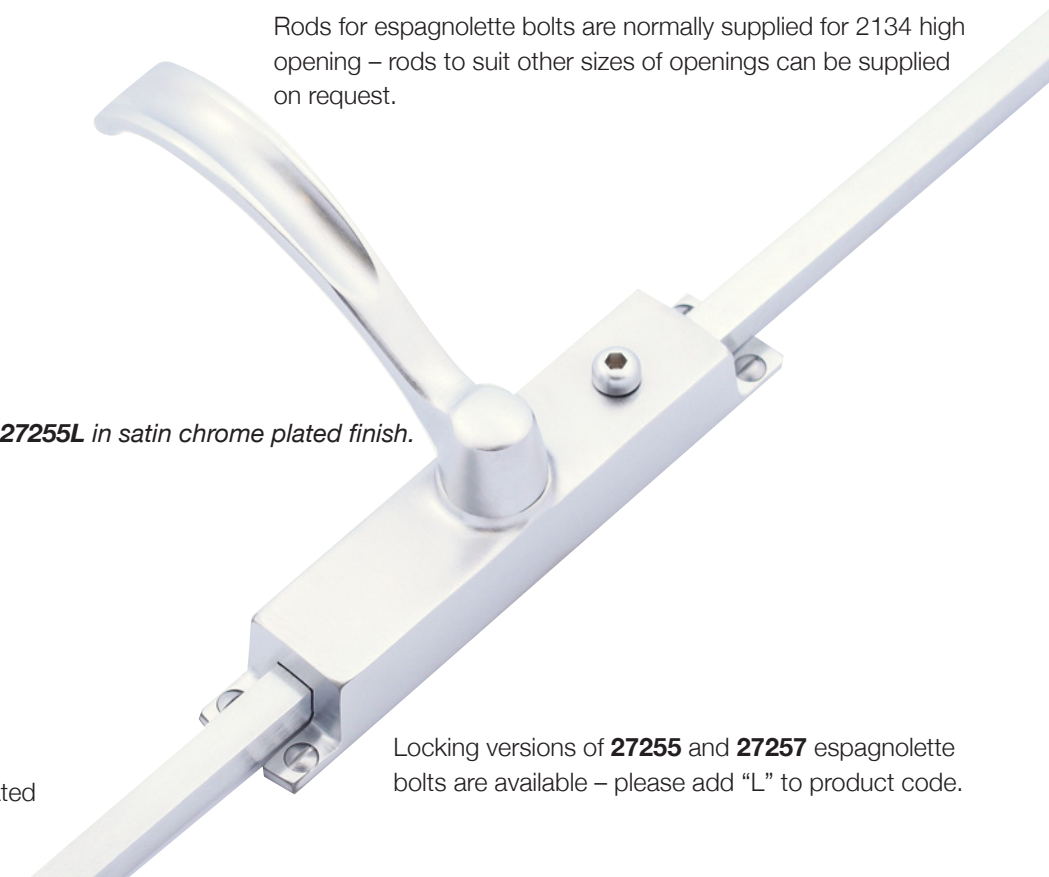

27250 Lock to suit espagnolette bolt
– 38 x 24

27253 Espagnolette bolt
– mechanism 170 x 46
– left hand illustrated

27254 Outside knob
– plate 95 x 38

27255 Espagnolette bolt – reversible
– mechanism 145 x 28

27256 Outside lever – reversible
– plate 112 x 28

27257 Espagnolette bolt – reversible
– mechanism 145 x 28

27258 Outside knob – reversible
– plate 112 x 28

27259 Espagnolette bolt – left hand illustrated
– mechanism 100 x 35

Rods for espagnolette bolts are normally supplied for 2134 high opening – rods to suit other sizes of openings can be supplied on request.

27255L in satin chrome plated finish.