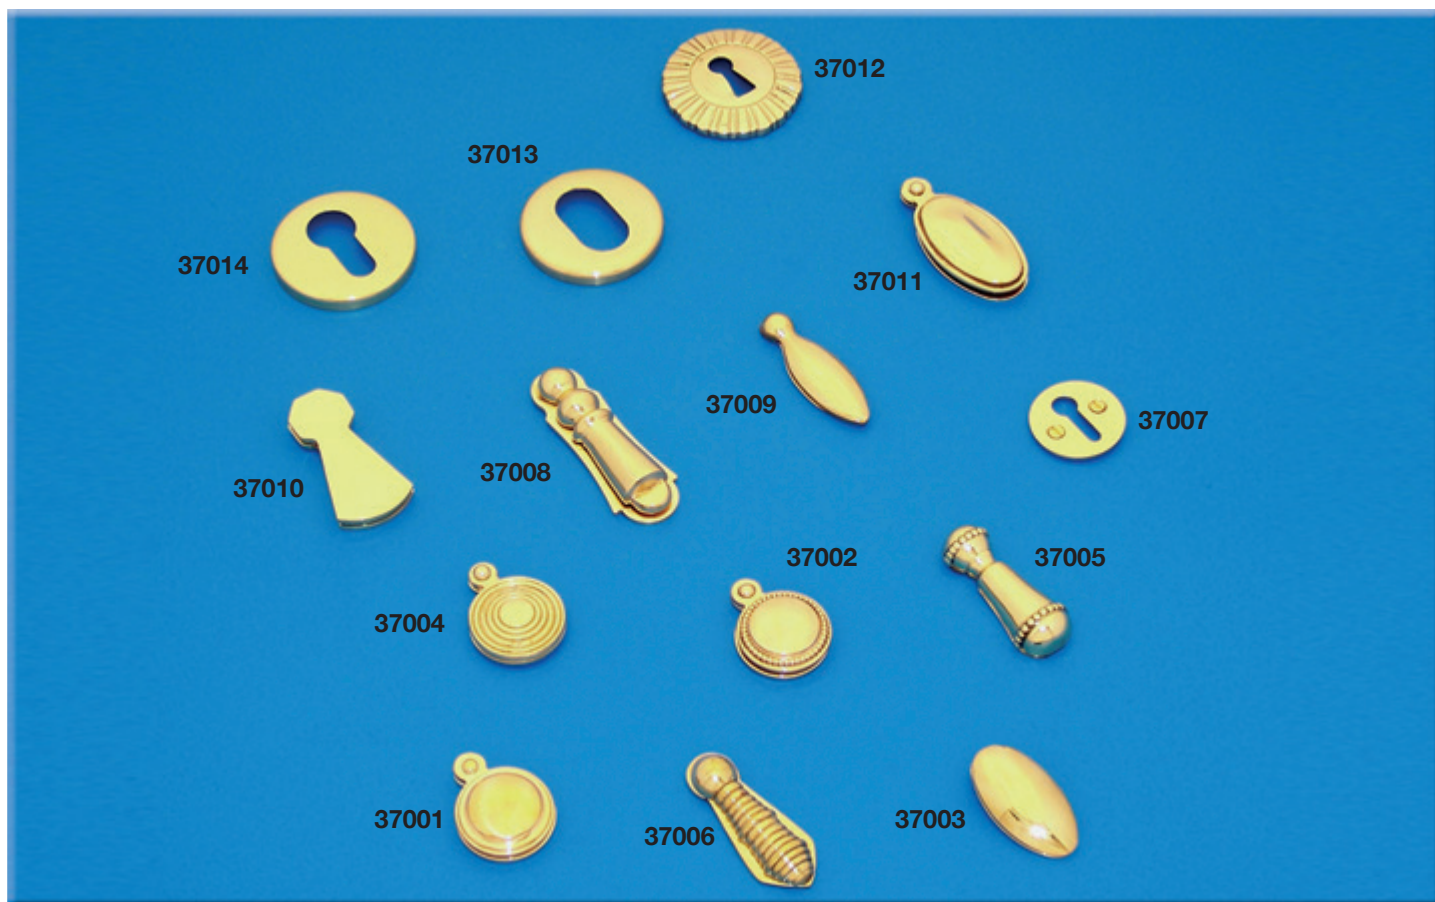

Escutcheons

37001 Escutcheon
– diameter 32

37009 Escutcheon
– 57 x 19

37014 in antique brass finish.

37002 Escutcheon
– diameter 32

37010 Escutcheon
– 56 x 28

37003 Escutcheon
– 45 x 24

37011 Escutcheon
– 62 x 30

37004 Escutcheon
– diameter 31

37012 Escutcheon
– diameter 51

37005 Escutcheon
– 54 x 22

37013 Escutcheon
– diameter 50
– projection 6

37006 Escutcheon
– 56 x 22

37014 Escutcheon
– diameter 50
– projection 6

37007 Escutcheon
– diameter 32

37008 Escutcheon
– 72 x 25