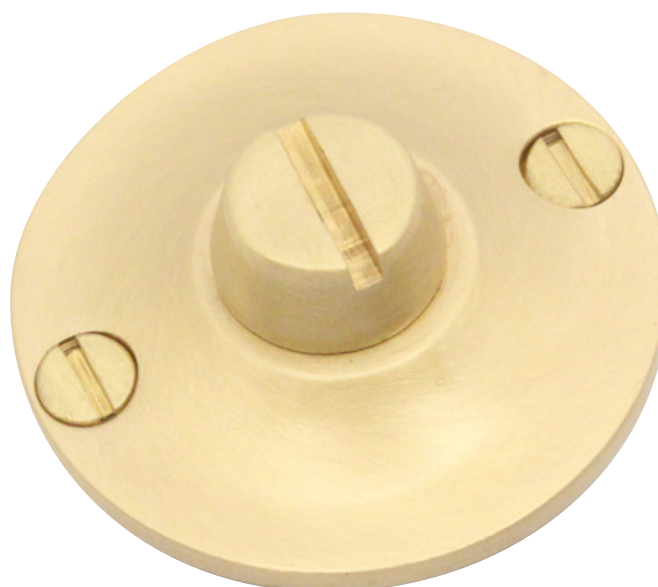

- knob 31 x 19
- rose diameter 36

34501 Turnpiece with emergency release

- knob 32 x 17
- rose diameter 38
- emergency release diameter 30

34502 Turnpiece

- knob 32 x 20
- rose diameter 32

- knob 38 x 23
- rose diameter 38

34503 Turnpiece

- knob 32 x 20
- rose diameter 32.

- knob 38 x 23
- rose diameter 38

34504 Turnpiece

- knob 32 x 20
- rose diameter 32

- knob 38 x 23
- rose diameter 38

34500 emergency release in satin brass finish.

Call us now on 01494 774779

Email: enquiries@silverkite.co.uk

Silver Kite Architectural Ironmongery - Classic Range

Finger Plates - 1 of 2

36001 Finger plate
– 279 x 76

36002 Finger plate
– 345 x 67

36003 Finger plate
– 292 x 82