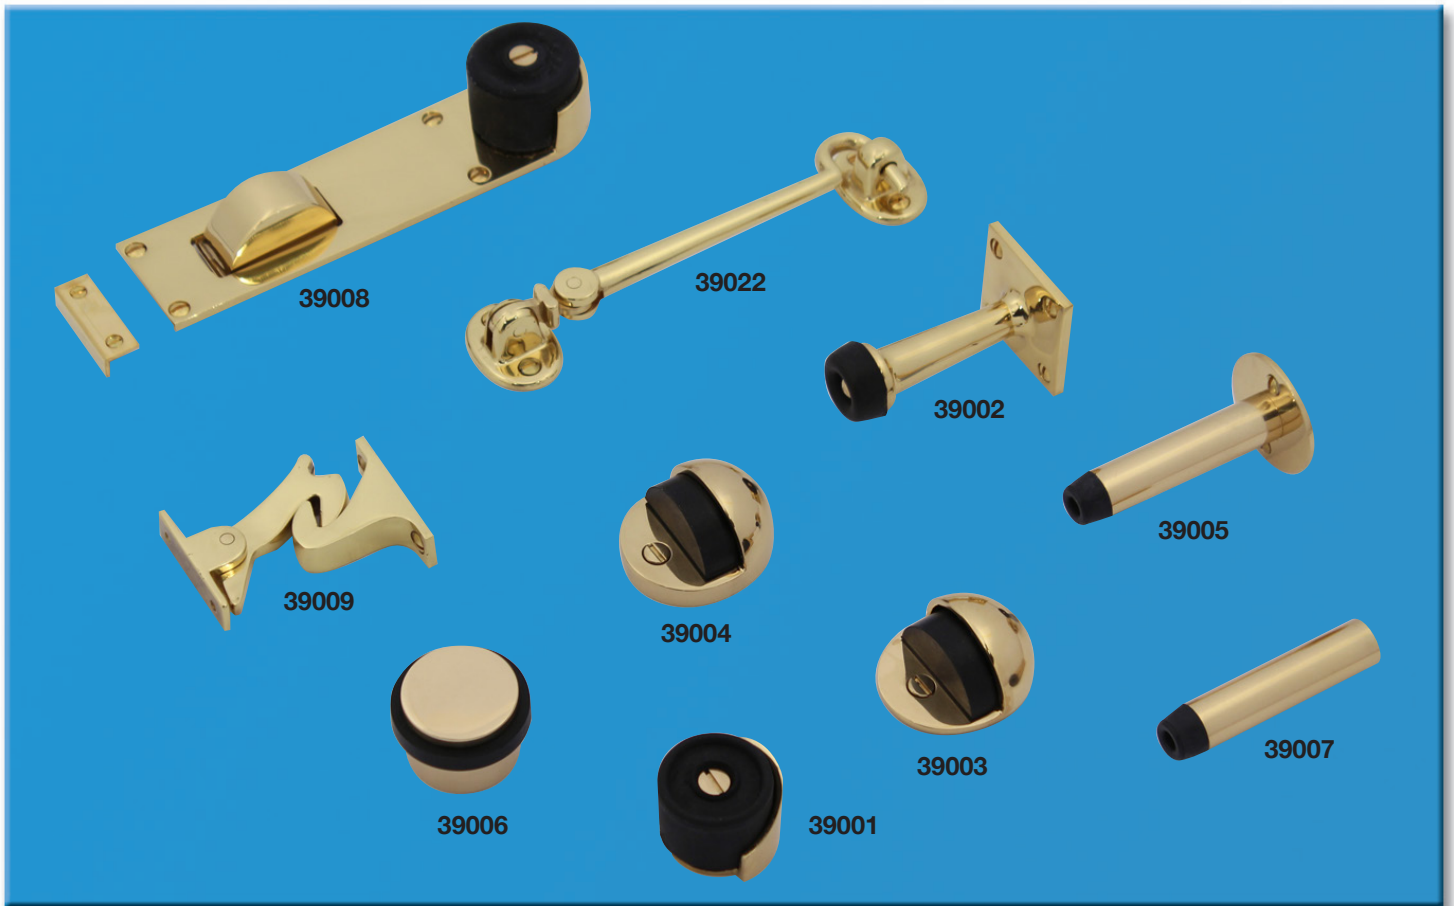

Silver Kite Architectural Ironmongery - Classic Range

Door Stops and Holders

39001 Door stop

- floor mounted - diameter 32

39002 Door stop

- wall mounted - projections 51, 63, 76

39003 Door stop

- floor mounted - base 48

39004 Door stop

- floor mounted - base 48, raised 13

39005 Door stop

- wall mounted - projections 63, 76, 100

39006 Door stop

- floor mounted - diameter 41

39007 Door stop

- wall mounted - projections 63, 76, 100

39008 Door stop/holder

- base 160 x 44 - maximum door thickness 58

39009 Door holder

- length coupled 70