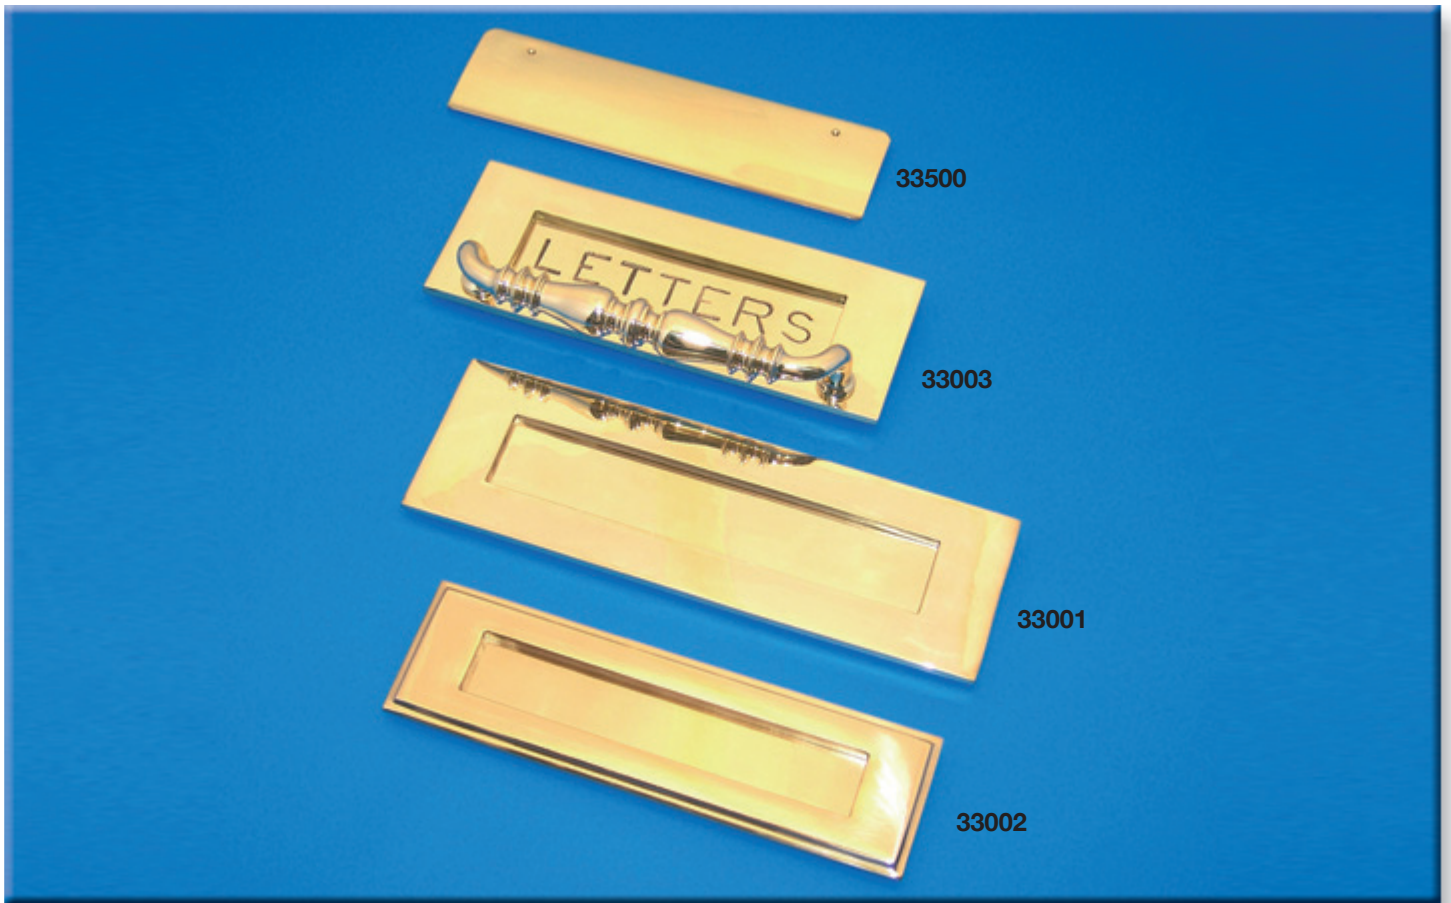

31003 Centre door knob
– knob diameter 64,
– rose diameter 64

32001 Door knocker
– 196
– 248

32002 Door knocker
– 190 x 100

31003 in satin
chrome plated finish.

Letter Plates

33001 Letter plate

- 203 x 83, aperture 140 x 45
- 254 x 76, aperture 190 x 41
- 254 x 102, aperture 187 x 47
- 305 x 108, aperture 222 x 54
- 355 x 114, aperture 270 x 51
- 406 x 127, aperture 298 x 70