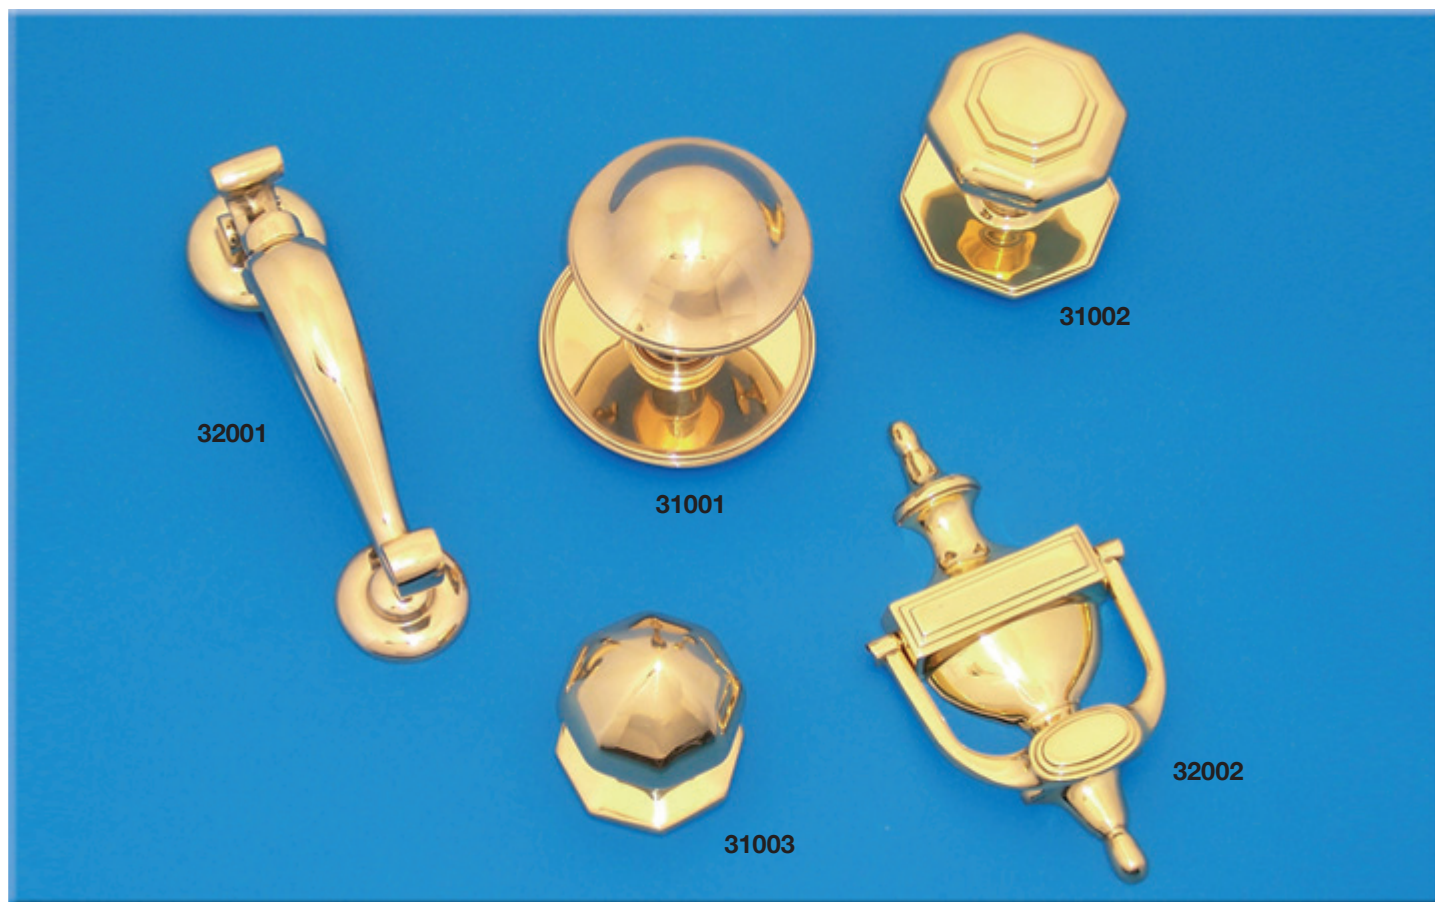

- 102 x 51

38503 Flush pull handle

- 130 x 40

38504 Door edge flush pull handle

- 120 x 20

38505 Flush pull handle

- 76 x 42
- 100 x 50

38505 100x50mm in antique brass finish.

Entrance Door Fittings

31001 Centre door knob
– knob diameter 89
– rose diameter 102

31002 Centre door knob
– knob diameter 60
– rose diameter 65
– knob diameter 67
– rose diameter 83
– knob diameter 102
– rose diameter 115