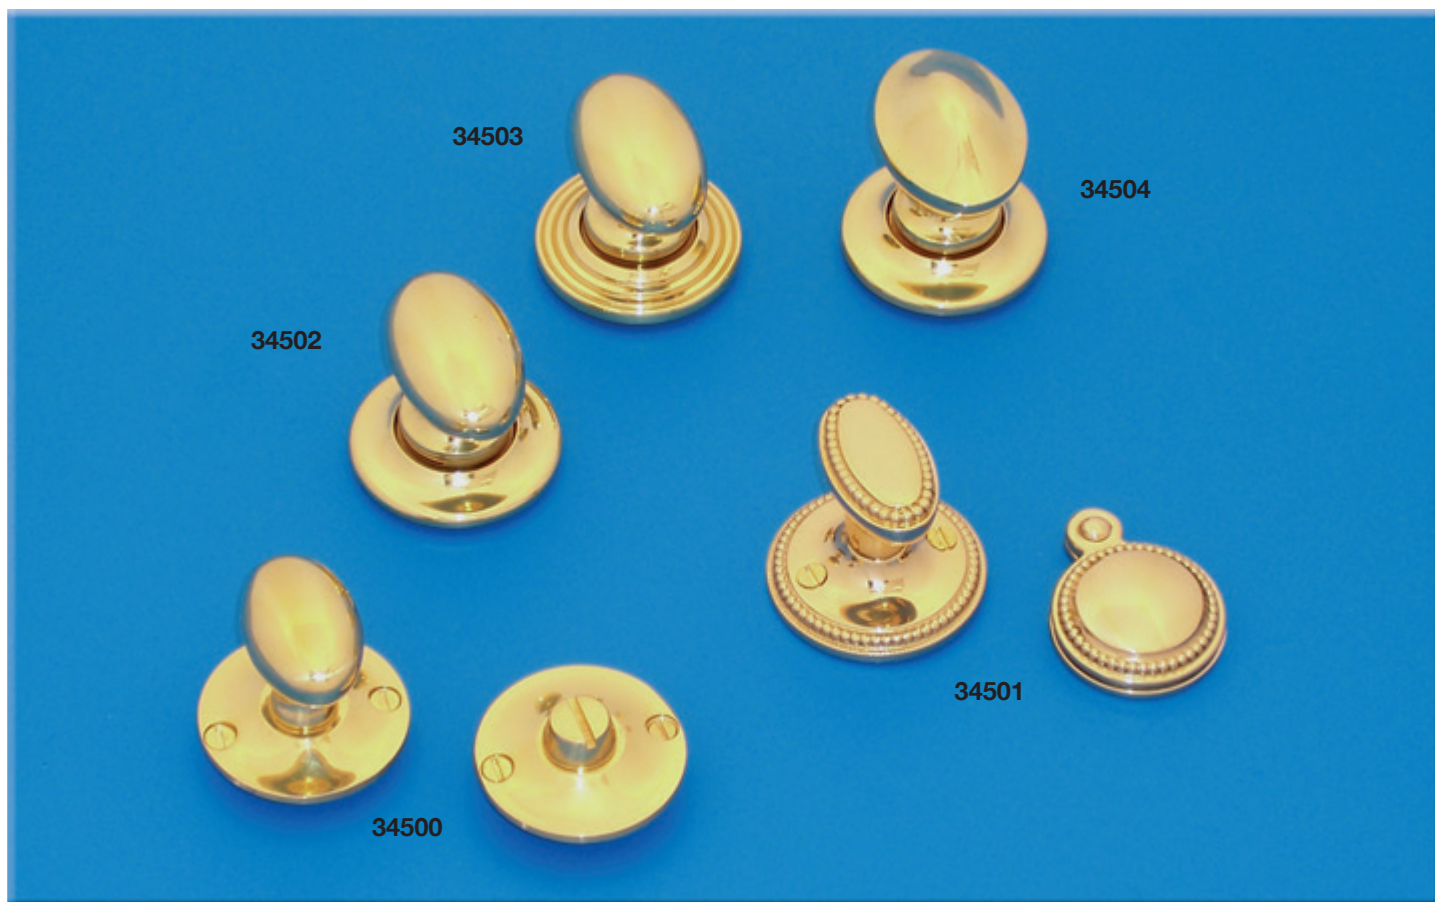

Silver Kite Architectural Ironmongery - Classic Range

Turnpieces / Emergency Releases