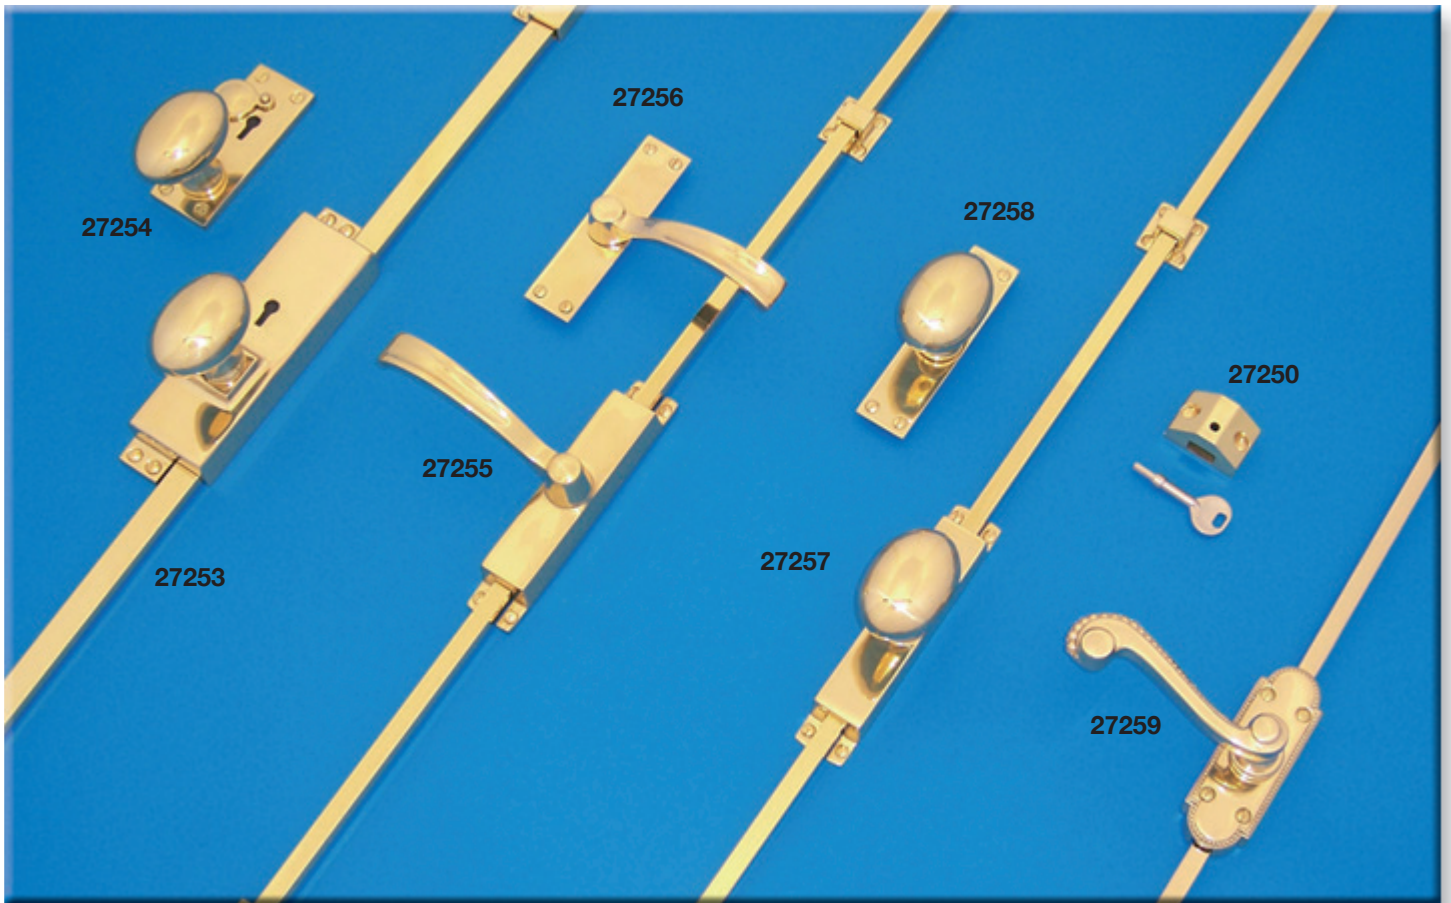

27202 Espagnolette bolt – reversible
– mechanism 128 x 30

27203 Espagnolette bolt – reversible
– mechanism 128 x 30

27250 Lock to suit espagnolette bolt - 38 x 24

Rods for espagnolette bolts are normally supplied for 2134 high opening – rods to suit other sizes of openings can be supplied on request.

Locking versions of these espagnolette bolts are available – please add “L” to product code.

External levers and knobs are also available – please ask for details.

External lever in imitation bronze metal antique finish.

Silver Kite Architectural Ironmongery - Classic Range

Espagnolette Bolts - 2 of 2

27250 Lock to suit espagnolette bolt
– 38 x 24

27253 Espagnolette bolt
– mechanism 170 x 46
– left hand illustrated

27254 Outside knob
– plate 95 x 38

27255 Espagnolette bolt – reversible
– mechanism 145 x 28

27256 Outside lever – reversible
– plate 112 x 28

27257 Espagnolette bolt – reversible
– mechanism 145 x 28

27258 Outside knob – reversible
– plate 112 x 28