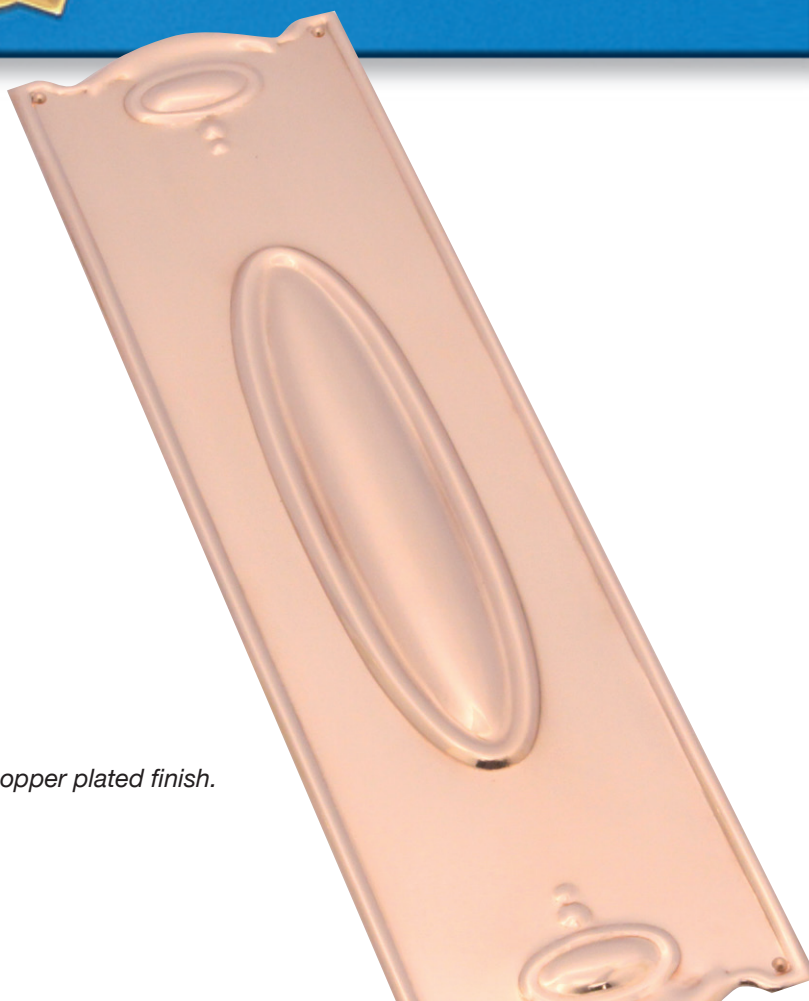

Call us now on 01494 774779

Email: enquiries@silverkite.co.uk

Silver Kite Architectural Ironmongery - Classic Range

Finger Plates - 1 of 2

36001 Finger plate
– 279 x 76

36002 Finger plate
– 345 x 67

36003 Finger plate
– 292 x 82