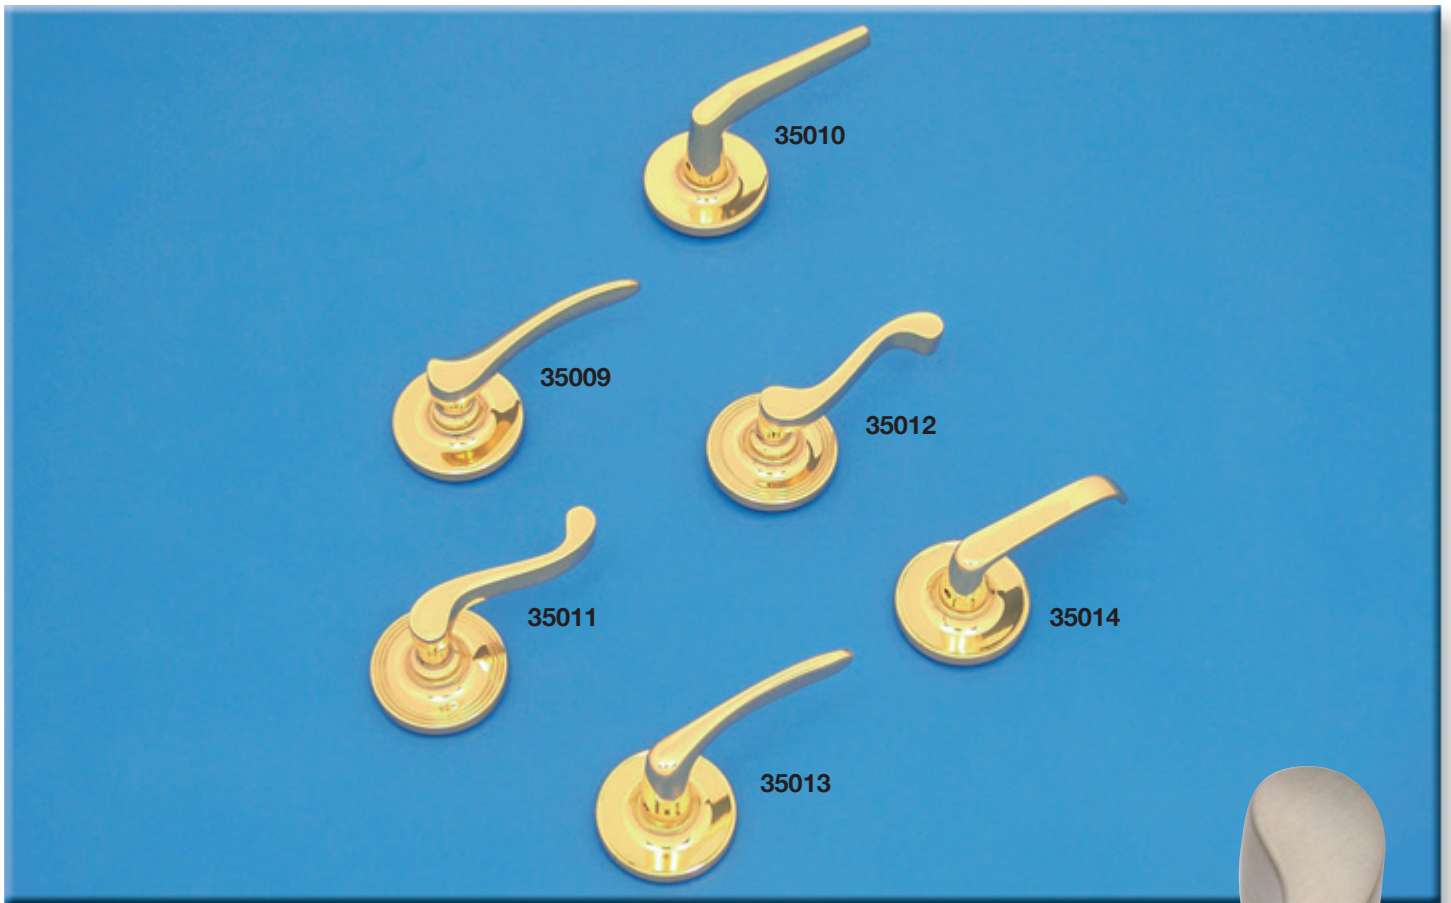

Silver Kite Architectural Ironmongery - Classic Range

Lever Handles - 3 of 5

35009 Lever handle round rose
– diameter 65
also available with 56 diameter rose

35010 Lever handle round rose
– diameter 65
also available with 56 diameter rose

35011 Lever handle round rose
– diameter 65
also available with 56 diameter rose

35012 Lever handle round rose
– diameter 65
also available with 56 diameter rose

35013 Lever handle round rose
– diameter 65
also available with 56 diameter rose

35014 Lever handle round rose
– diameter 65
also available with 56 diameter rose