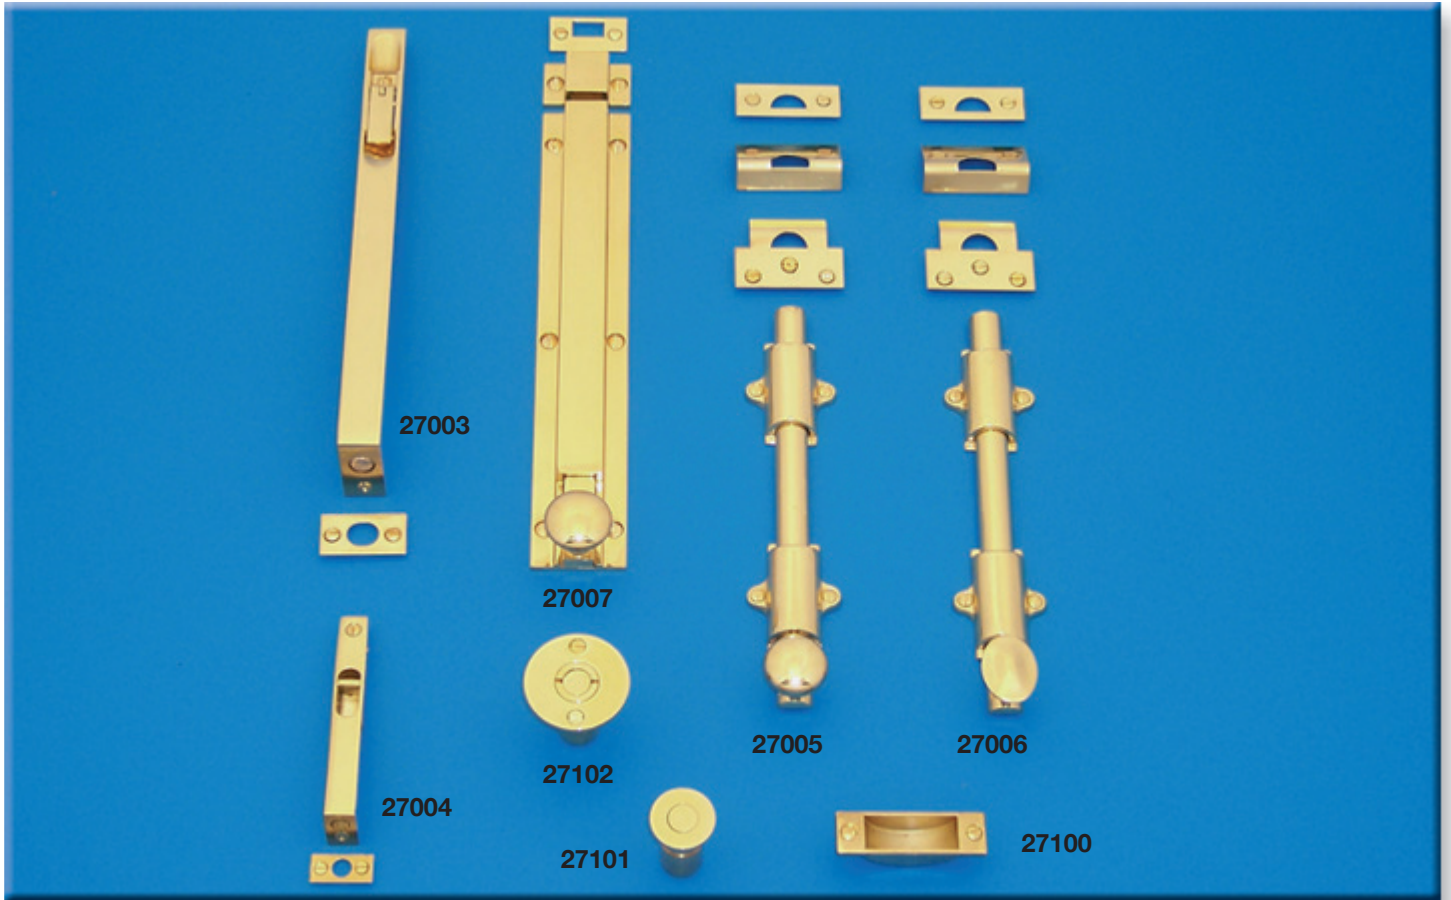

39008 Door stop/holder

- base 160 x 44 - maximum door thickness 58

39009 Door holder

- length coupled 70

39022 Cabin hook

- silent pattern - lengths 76, 100, 150, 203, 254

39006 in polished chrome plated finish.

Call us now on 01494 774779

Email: enquiries@silverkite.co.uk

Silver Kite Architectural Ironmongery - Classic Range

Bolts

27003 Flush bolt, lever action
– lengths 152, 203, 254, 305, 457, 609, 762, 914,
– widths 19, 25

27004 Flush bolt, sunk slide
– 76 x 13, 102 x 13, 152 x 19

27005 Surface mounted bolt
– width 42
– lengths 102, 152, 203, 254

27006 Surface mounted bolt
– width 42
– lengths 152, 203

27007 Barrel bolt
– width 42
– lengths 100, 150, 200, 250, 300, 450, 600,
other lengths can be made to order