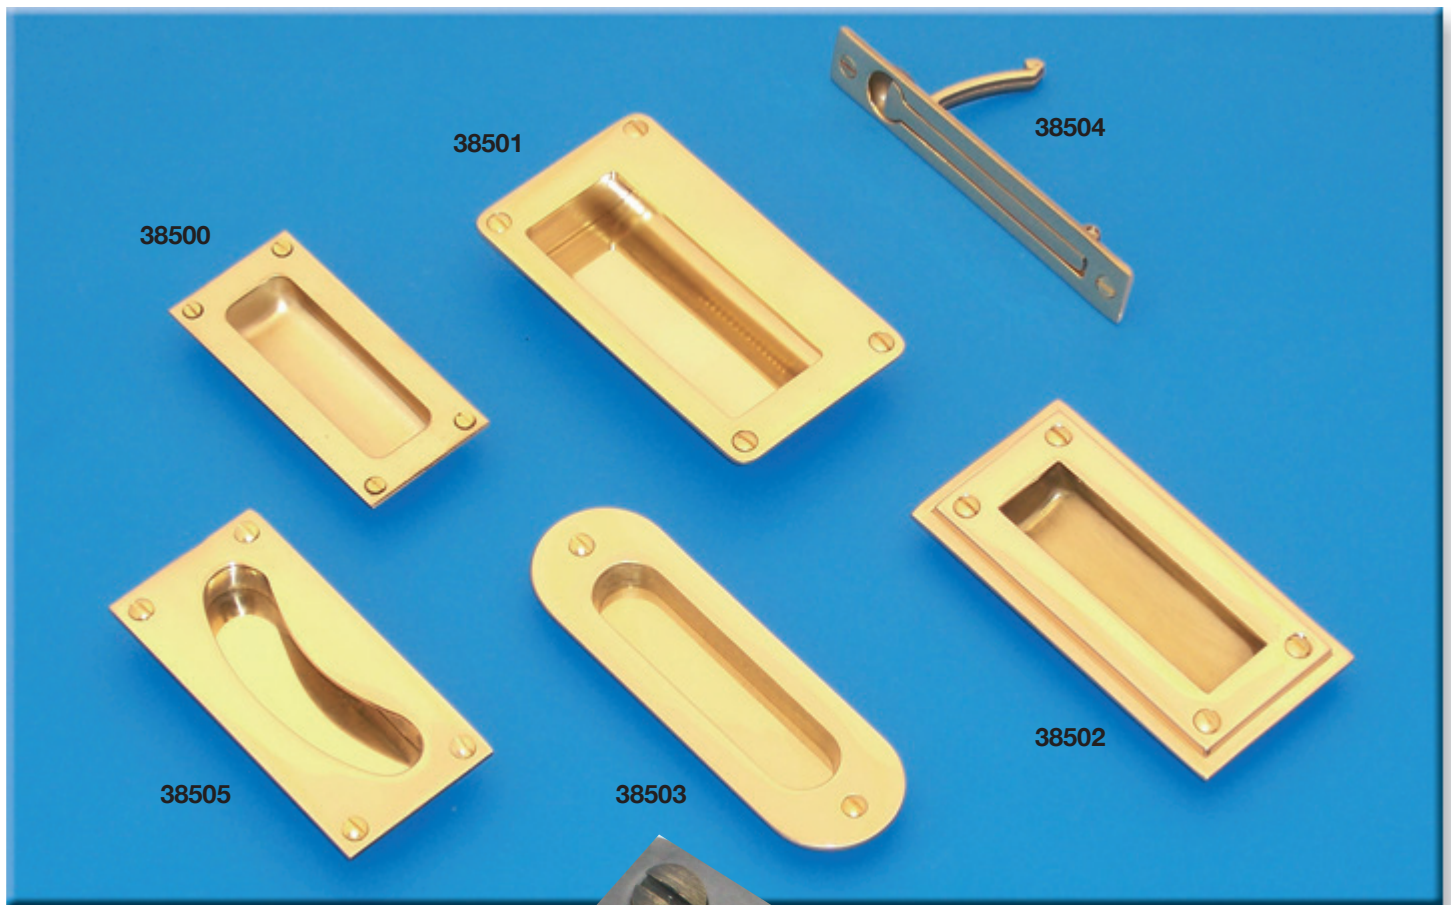

Silver Kite Architectural Ironmongery - Classic Range

Flush Pull Handles