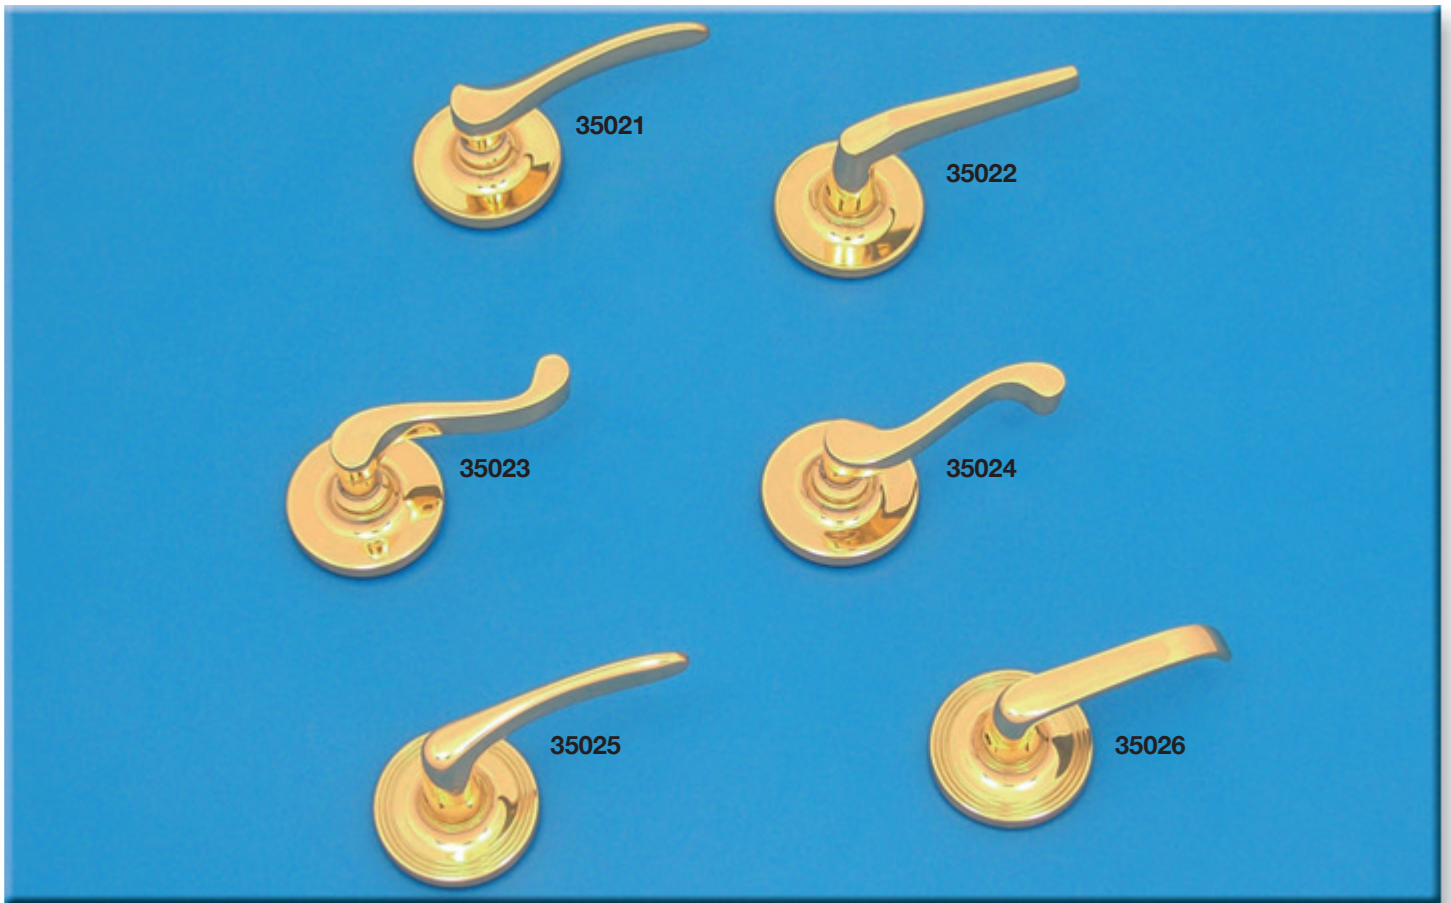

Silver Kite Architectural Ironmongery - Classic Range

Lever Handles - 5 of 5