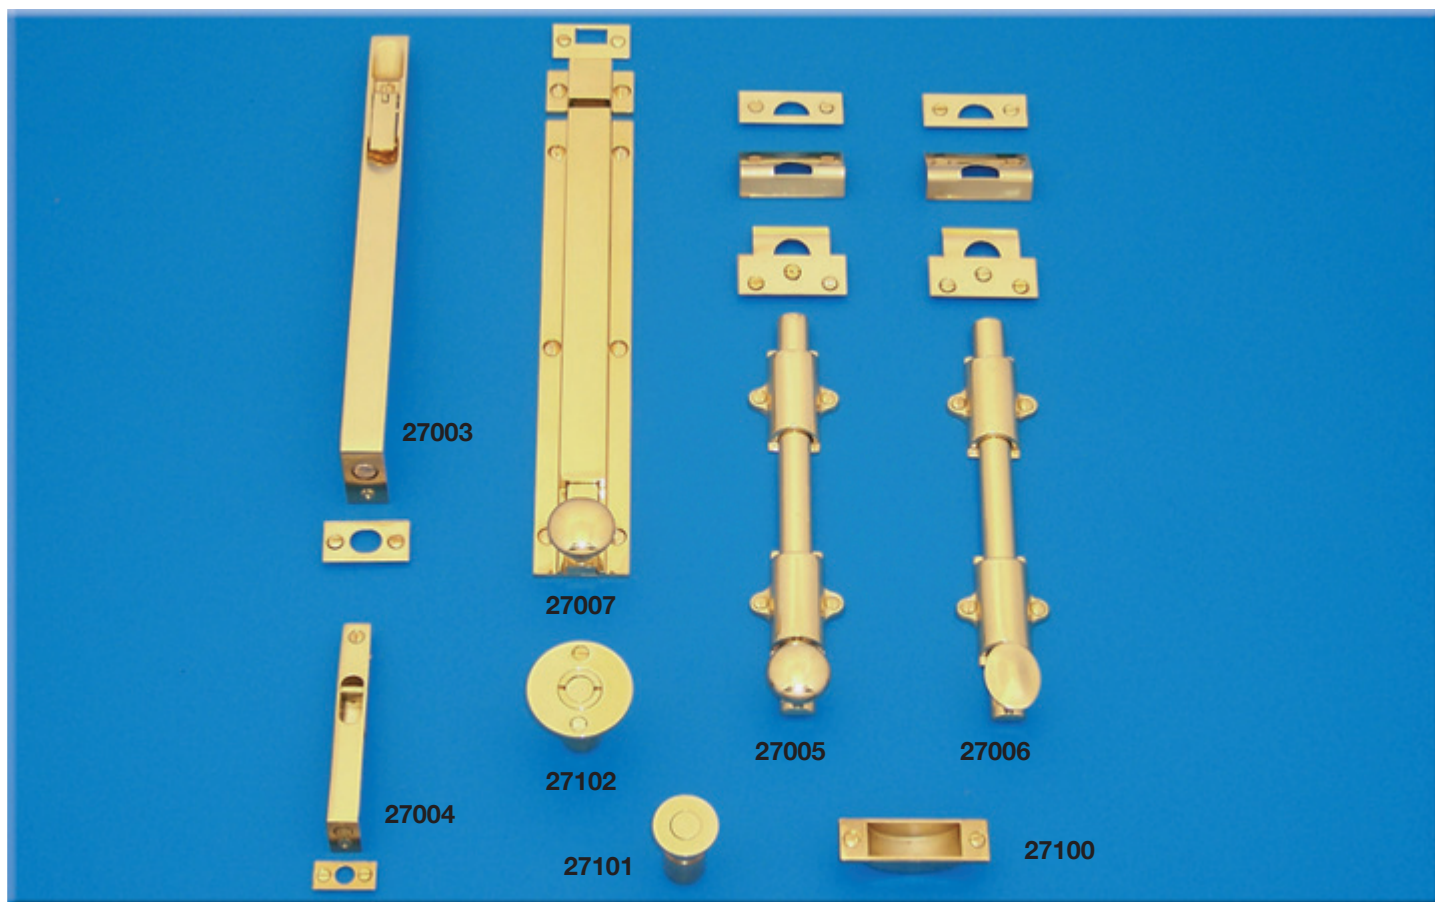

Silver Kite Architectural Ironmongery - Classic Range

Bolts

27003 Flush bolt, lever action
– lengths 152, 203, 254, 305, 457, 609, 762, 914,
– widths 19, 25

27004 Flush bolt, sunk slide
– 76 x 13, 102 x 13, 152 x 19

27005 Surface mounted bolt
– width 42
– lengths 102, 152, 203, 254

27006 Surface mounted bolt
– width 42
– lengths 152, 203

27007 Barrel bolt
– width 42
– lengths 100, 150, 200, 250, 300, 450, 600,
other lengths can be made to order

27100 Easy clean socket

27101 Dust excluding floor socket

27102 Dust excluding floor socket

Locking versions of **27003**, **27005**, **27006** and **27007** are available – please add “L” to product code

27007L in antique brass finish.

Call us now on 01494 774779

Email: enquiries@silverkite.co.uk