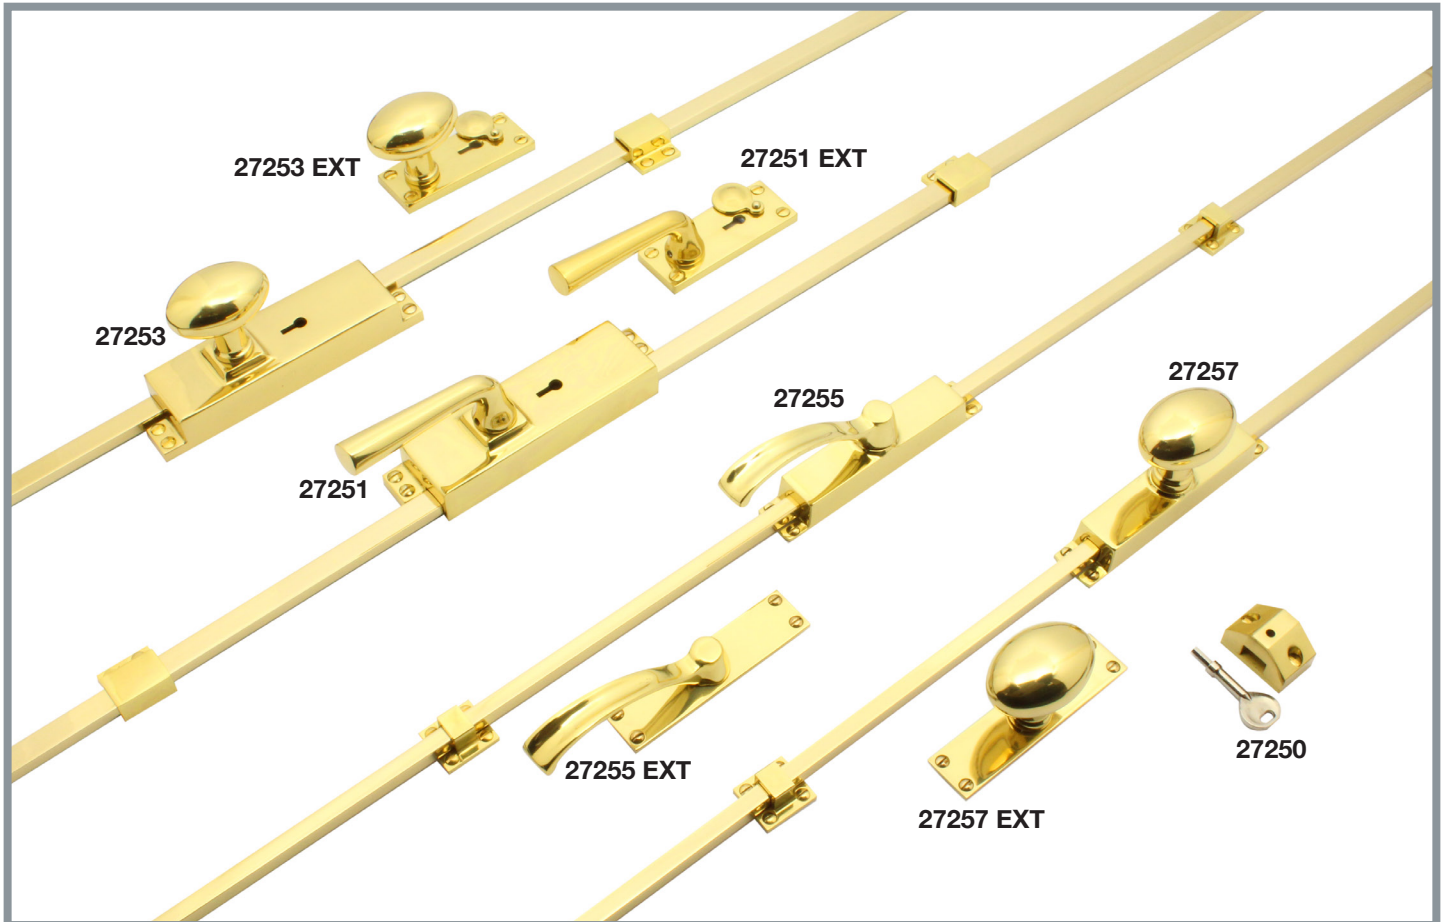

27200 Espagnolette bolt - reversible
– mechanism 106 x 30

27200 EXT Outside lever – reversible
– plate 106 x 30

27201 Espagnolette bolt – reversible
– mechanism 106 x 30

27201 EXT Outside knob
– plate 106 x 30

27250 Lock to suit espagnolette bolt – 38 x 24

27203 EXT Outside lever
in imitation bronze metal
antique finish.

Rods for espagnolette bolts are normally supplied for 2134 high opening – rods to suit other sizes of openings can be supplied on request.

27250 Lock to suit espagnolette bolt
– 38 x 24

27251 Espagnolette bolt
– mechanism 170 x 46
– left hand illustrated

27251 EXT Outside lever
– plate 95 x 38

27253 Espagnolette bolt
– mechanism 170 x 46
– right hand illustrated

27257 EXT Outside knob – reversible
– plate 112 x 28

27255L in satin chrome
plated finish.

Rods for espagnolette bolts are normally supplied for 2134 high opening – rods to suit other sizes of openings can be supplied on request.