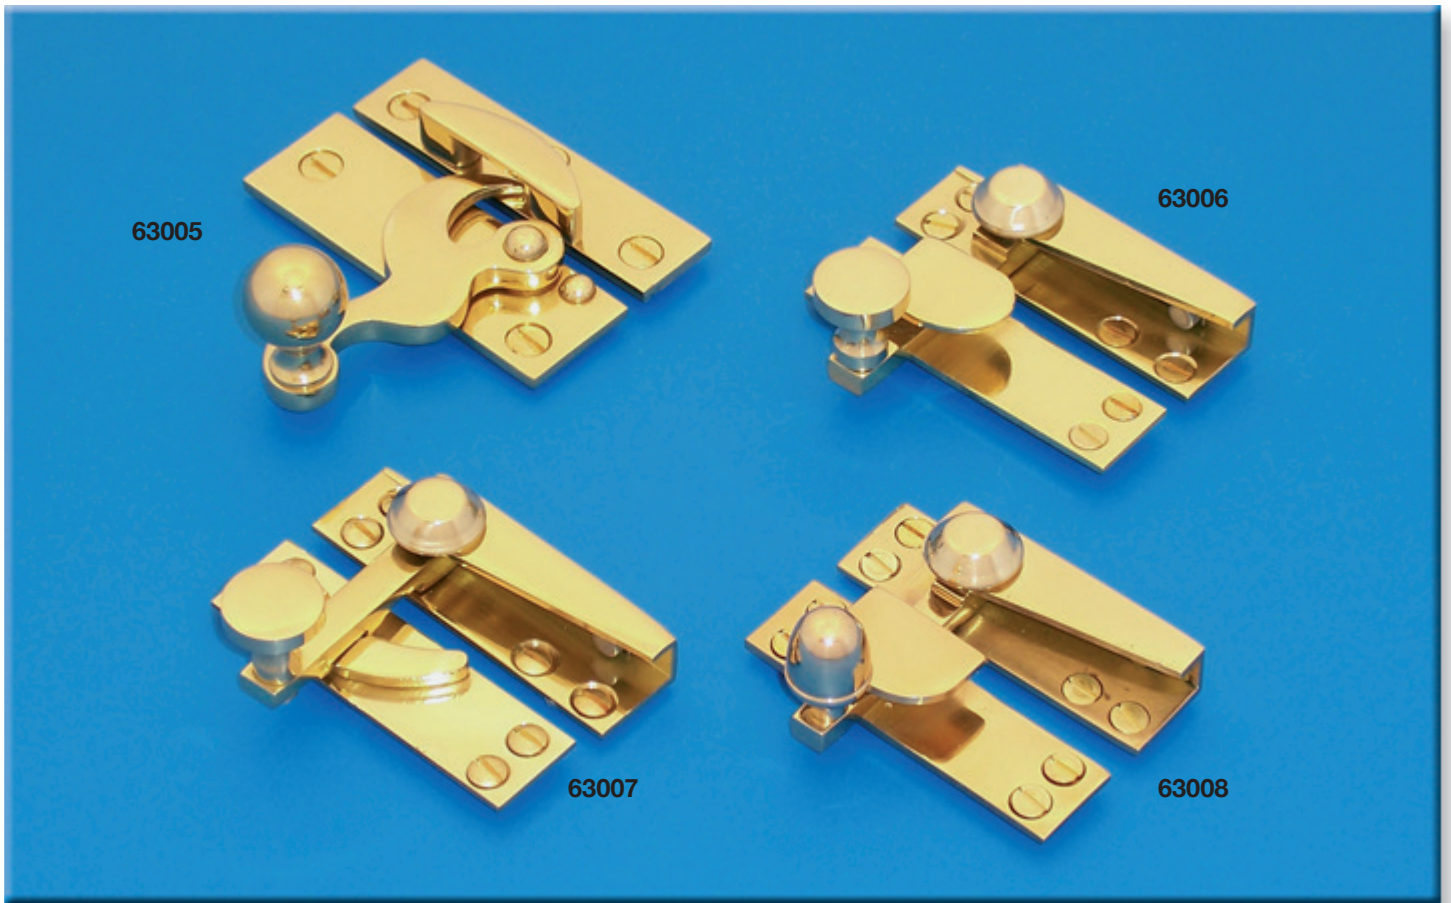

Sash Fasteners - 1 of 2

- 63001** Sash fastener – Brighton pattern
- fastener plate 57 x 20
 - keep plate 57 x 24
 - locking version available – please add “L” to product code

- 63002** Sash fastener – Fitch pattern
- fastener plate 70 x 16
 - keep plate 70 x 13
 - locking version available – please add “L” to product code

- 63002LN** Sash fastener – Fitch pattern narrow version (not illustrated)
- fastener plate 70 x 16
 - keep plate 70 x 13
 - only available in a locking version

- 63003** Sash fastener
- fastener plate 64 x 19
 - keep plate 64 x 19
-
- fastener plate 70 x 19
 - keep plate 70 x 19
 - locking version available – please add “L” to product code

- 63003LN** Sash fastener narrow version
- fastener plate 70 x 14
 - keep plate 70 x 19
 - only available in a locking version

- 63004** Sash fastener
- fastener plate 67 x 20
 - keep plate 67 x 18
 - locking version available – please add “L” to product code

63003LN in copper plated finish.

Sash Fasteners - 2 of 2

63005 Sash fastener

- fastener plate 64 x 19
- keep plate 64 x 10

-
- fastener plate 76 x 25
 - keep plate 76 x 13

- locking versions of both sizes are available - please add "L" to product code