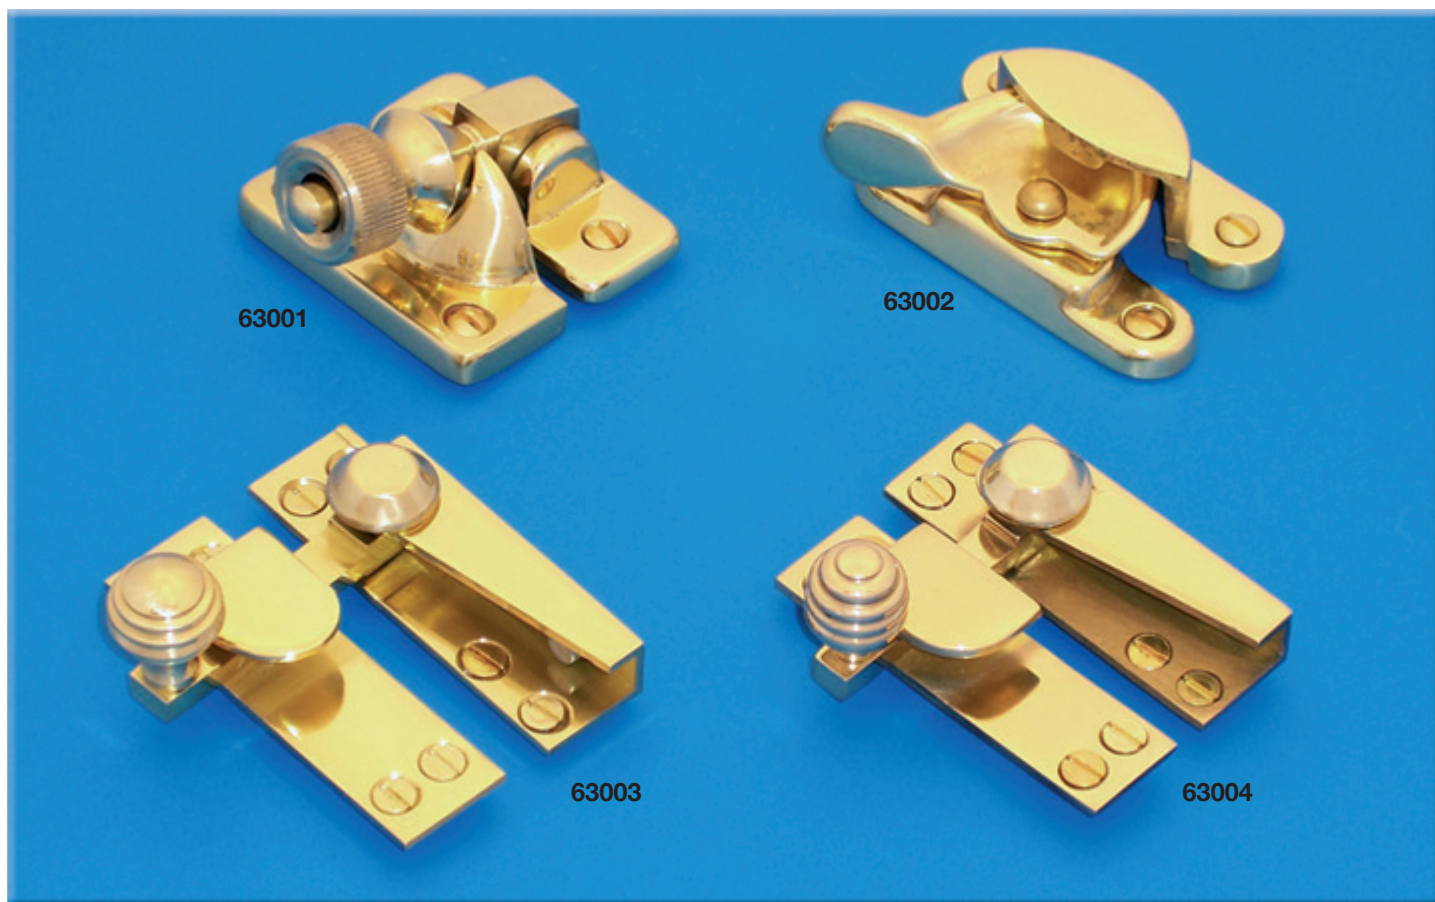

Sash Fasteners - 1 of 2

- 63001** Sash fastener – Brighton pattern
- fastener plate 57 x 20
 - keep plate 57 x 24
 - locking version available – please add “L” to product code

- 63002** Sash fastener – Fitch pattern
- fastener plate 70 x 16
 - keep plate 70 x 13
 - locking version available – please add “L” to product code

- 63002LN** Sash fastener – Fitch pattern narrow version (not illustrated)
- fastener plate 70 x 16
 - keep plate 70 x 13
 - only available in a locking version

- 63003** Sash fastener
- fastener plate 64 x 19
 - keep plate 64 x 19
-
- fastener plate 70 x 19
 - keep plate 70 x 19
 - locking version available – please add “L” to product code

- 63003LN** Sash fastener narrow version
- fastener plate 70 x 14
 - keep plate 70 x 19
 - only available in a locking version

- 63004** Sash fastener
- fastener plate 67 x 20
 - keep plate 67 x 18
 - locking version available – please add “L” to product code

63003LN in copper plated finish.

Sash Fasteners - 2 of 2

63005 Sash fastener

- fastener plate 64 x 19
- keep plate 64 x 10

-
- fastener plate 76 x 25
 - keep plate 76 x 13

- locking versions of both sizes are available - please add "L" to product code