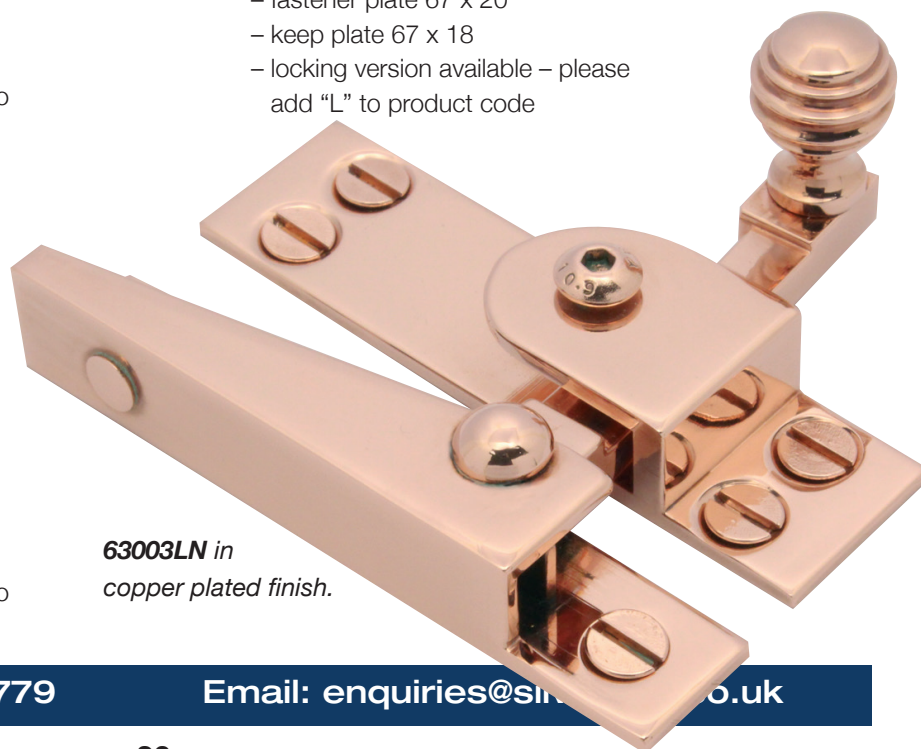

Sash Fasteners - 1 of 2

- 63001** Sash fastener – Brighton pattern
- fastener plate 57 x 20
 - keep plate 57 x 24
 - locking version available – please add “L” to product code

- 63002** Sash fastener – Fitch pattern
- fastener plate 70 x 16
 - keep plate 70 x 13
 - locking version available – please add “L” to product code

- 63002LN** Sash fastener – Fitch pattern narrow version (not illustrated)
- fastener plate 70 x 16
 - keep plate 70 x 13
 - only available in a locking version

- 63003** Sash fastener
- fastener plate 64 x 19
 - keep plate 64 x 19
-
- fastener plate 70 x 19
 - keep plate 70 x 19
 - locking version available – please add “L” to product code

- 63003LN** Sash fastener narrow version
- fastener plate 70 x 14
 - keep plate 70 x 19
 - only available in a locking version

- 63004** Sash fastener
- fastener plate 67 x 20
 - keep plate 67 x 18
 - locking version available – please add “L” to product code

63003LN in copper plated finish.

Sash Fasteners - 2 of 2

63005 Sash fastener

- fastener plate 64 x 19
- keep plate 64 x 10

-
- fastener plate 76 x 25
 - keep plate 76 x 13

- locking versions of both sizes are available - please add "L" to product code