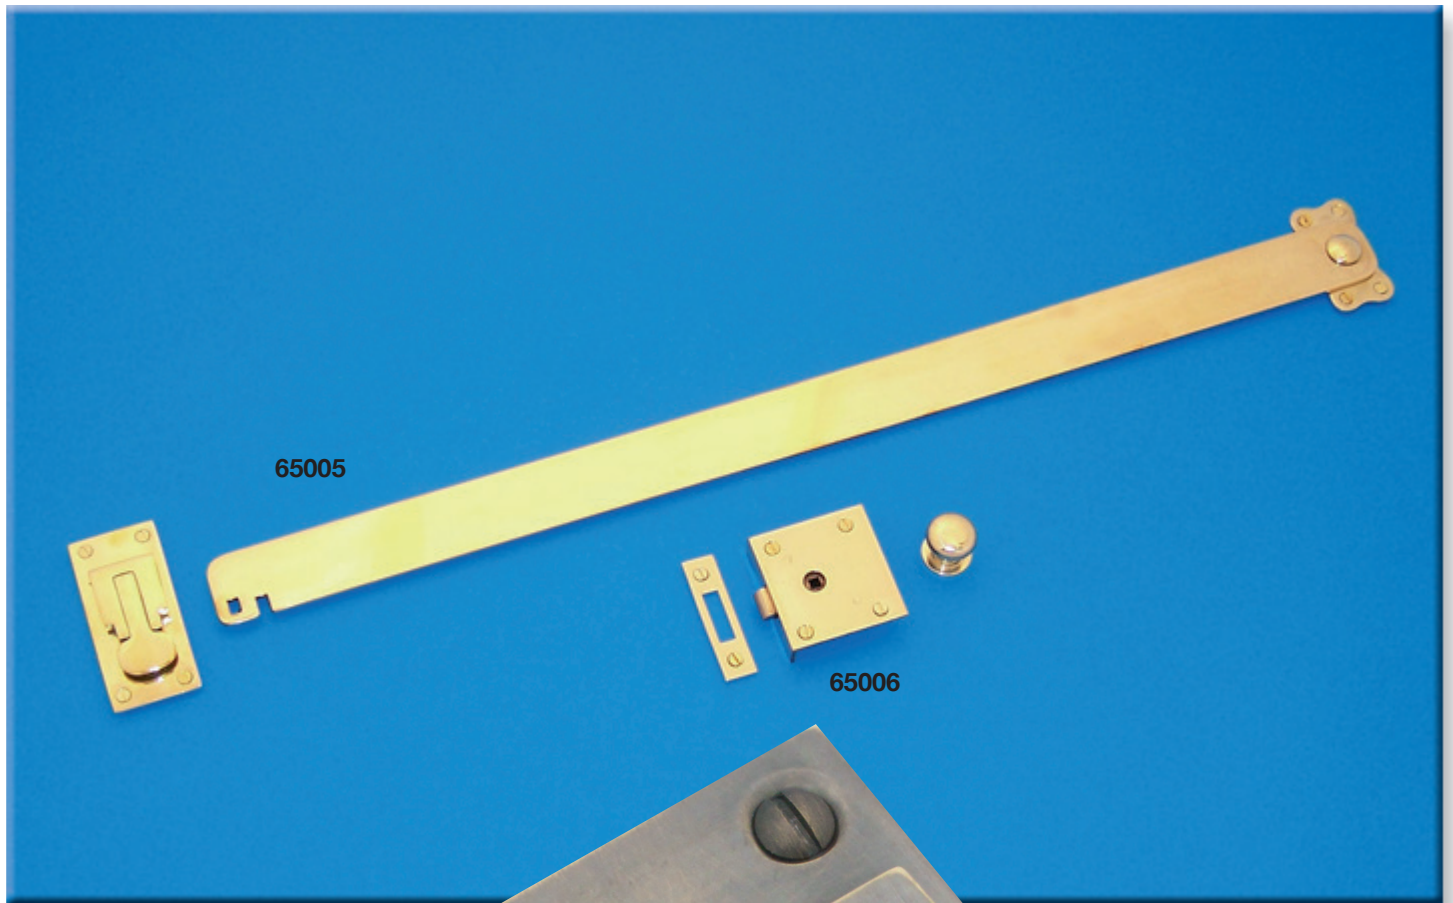

Shutter Fittings

65005 Shutter bar
– made to required size

65006 Shutter catch
– 58 x 55

Shutter bar catch in antique brass finish.