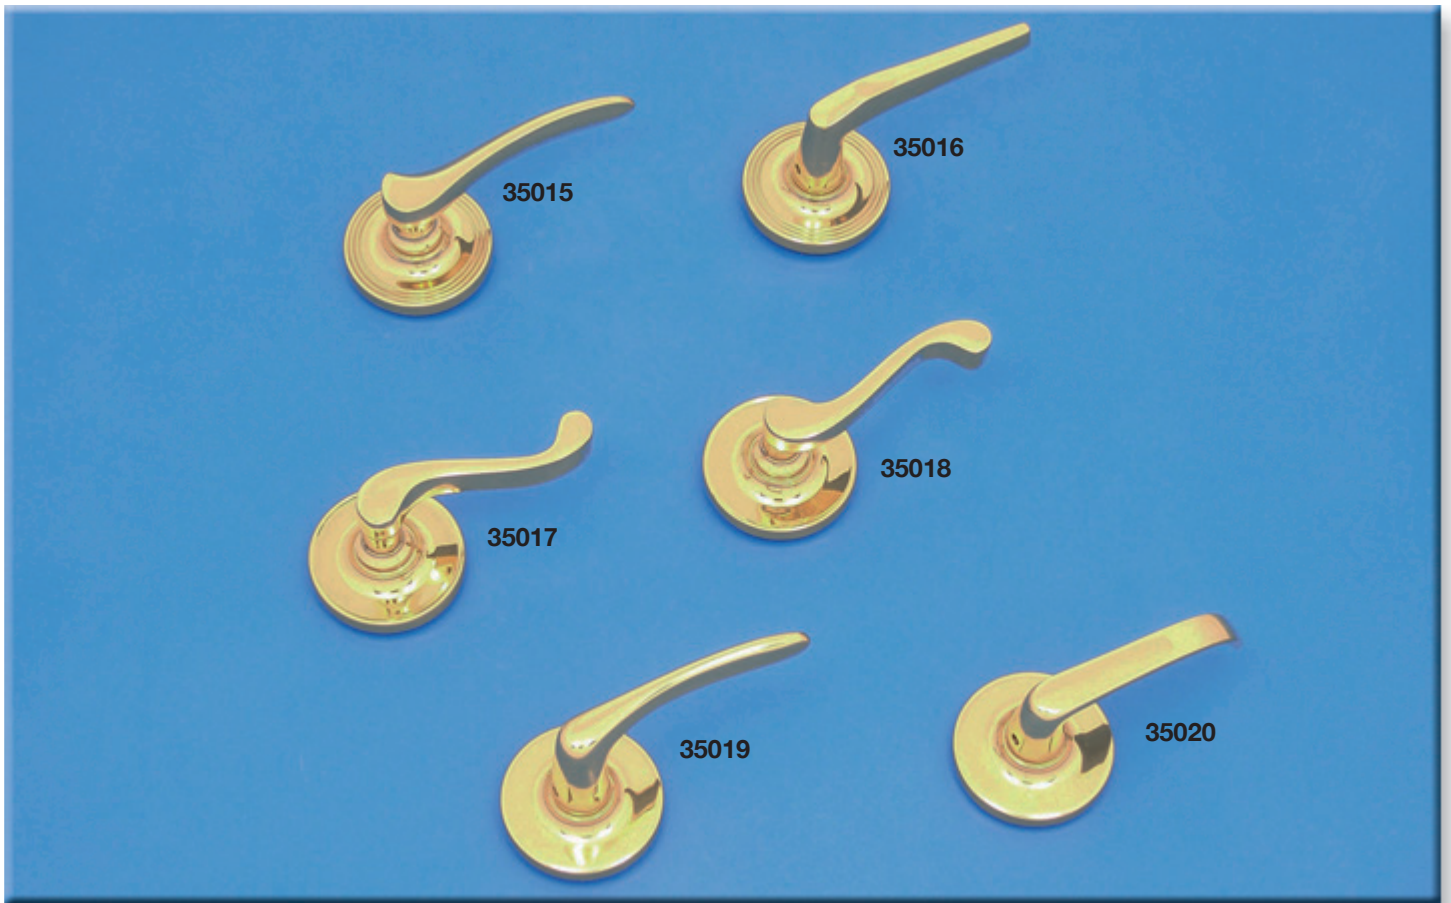

**35011** Lever handle round rose  
– diameter 65  
also available with 56 diameter rose

**35012** Lever handle round rose  
– diameter 65  
also available with 56 diameter rose

**35013** Lever handle round rose  
– diameter 65  
also available with 56 diameter rose

**35014** Lever handle round rose  
– diameter 65  
also available with 56 diameter rose

**35011 56mm** in satin nickel plated finish.

Call us now on 01494 774779

Email: [enquiries@silverkite.co.uk](mailto:enquiries@silverkite.co.uk)

## Lever Handles - 4 of 5

**35015** Lever handle round rose  
– diameter 65  
also available with 56 diameter rose

**35016** Lever handle round rose  
– diameter 65  
also available with 56 diameter rose