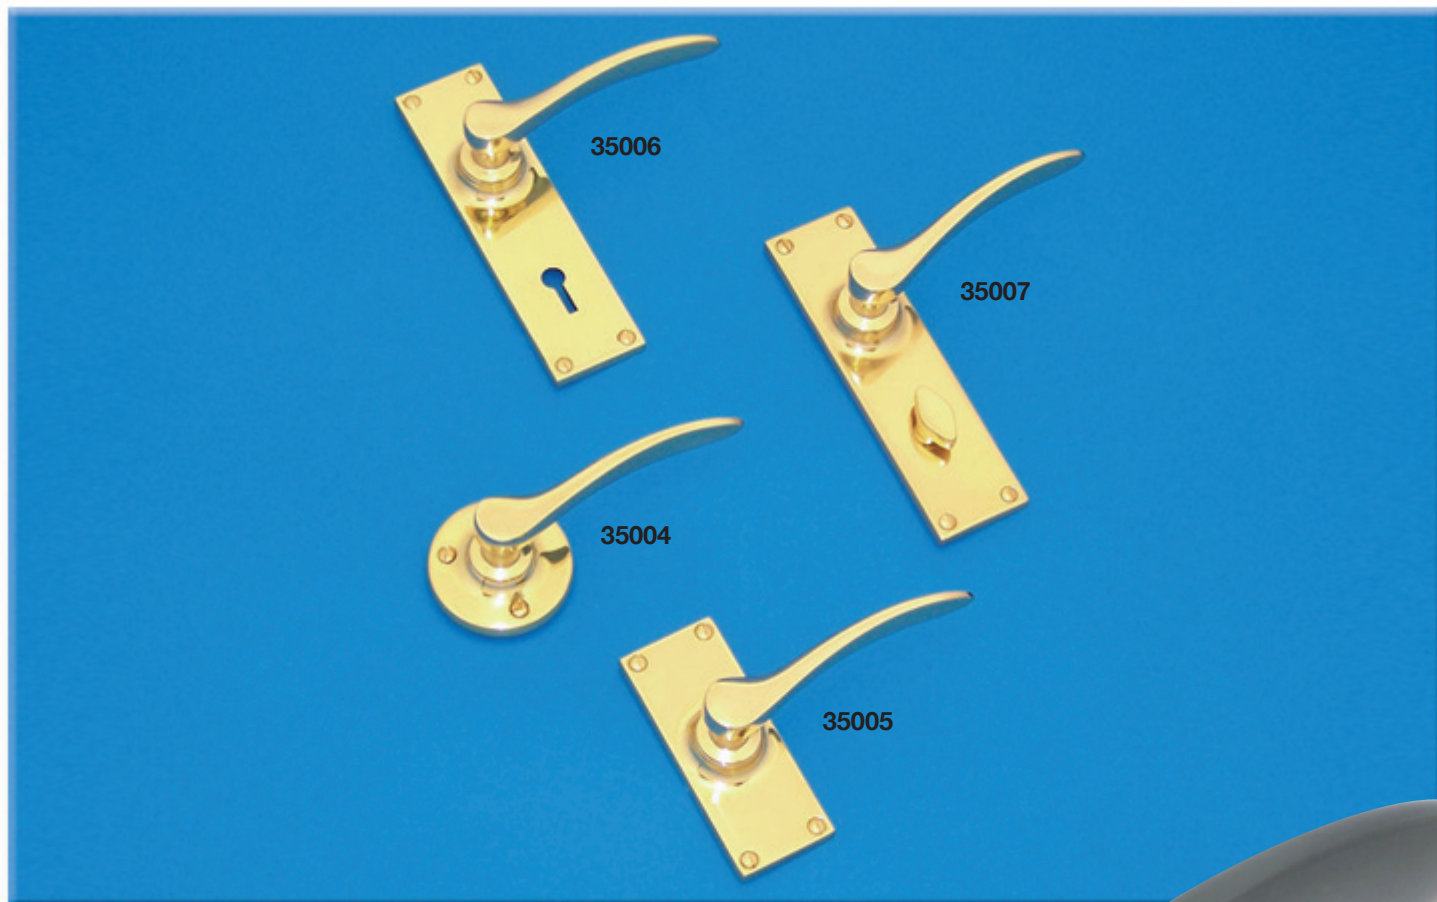

## Lever Handles - 1 of 5

**35001** Lever handle round rose  
– diameter 51

**35002** Lever latch handle  
– plate 100 x 41

**35003** Lever lock handle  
– plate 152 x 41

**35008** Lever bathroom set (not illustrated)  
– plate 152 x 41

## Lever Handles - 2 of 5

**35004** Lever handle round rose  
– diameter 50

**35005** Lever latch handle  
– plate 100 x 40

**35006** Lever lock handle  
– plate 151 x 39

**35007** Lever bathroom set  
– plate 151 x 39

## Lever Handles - 5 of 5

**35021** Lever handle round rose  
– diameter 65  
also available with 56 diameter rose

**35022** Lever handle round rose  
– diameter 65  
also available with 56 diameter rose

**35023** Lever handle round rose  
– diameter 65  
also available with 56 diameter rose

**35024** Lever handle round rose  
– diameter 65  
also available with 56 diameter rose

**35025** Lever handle round rose  
– diameter 65  
also available with 56 diameter rose