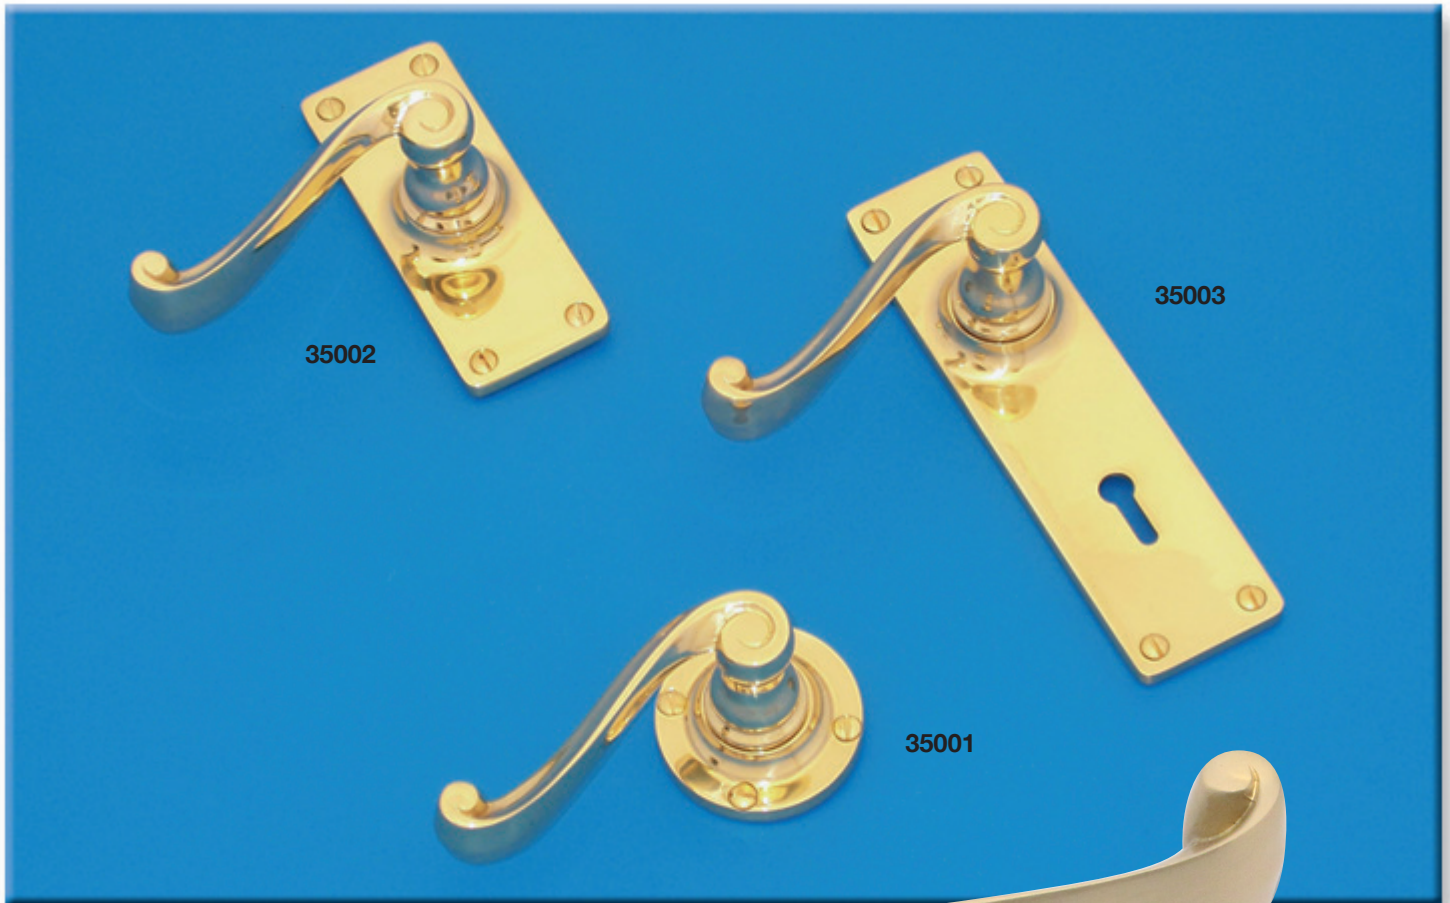

## Lever Handles - 1 of 5

**35001** Lever handle round rose  
– diameter 51

**35002** Lever latch handle  
– plate 100 x 41

**35003** Lever lock handle  
– plate 152 x 41

**35008** Lever bathroom set (not illustrated)  
– plate 152 x 41

## Lever Handles - 2 of 5

**35004** Lever handle round rose  
– diameter 50

**35005** Lever latch handle  
– plate 100 x 40

**35006** Lever lock handle  
– plate 151 x 39

**35007** Lever bathroom set  
– plate 151 x 39

## Lever Handles - 4 of 5

**35015** Lever handle round rose  
– diameter 65  
also available with 56 diameter rose

**35016** Lever handle round rose  
– diameter 65  
also available with 56 diameter rose

## Lever Handles - 5 of 5

**35021** Lever handle round rose  
– diameter 65  
also available with 56 diameter rose

**35022** Lever handle round rose  
– diameter 65  
also available with 56 diameter rose