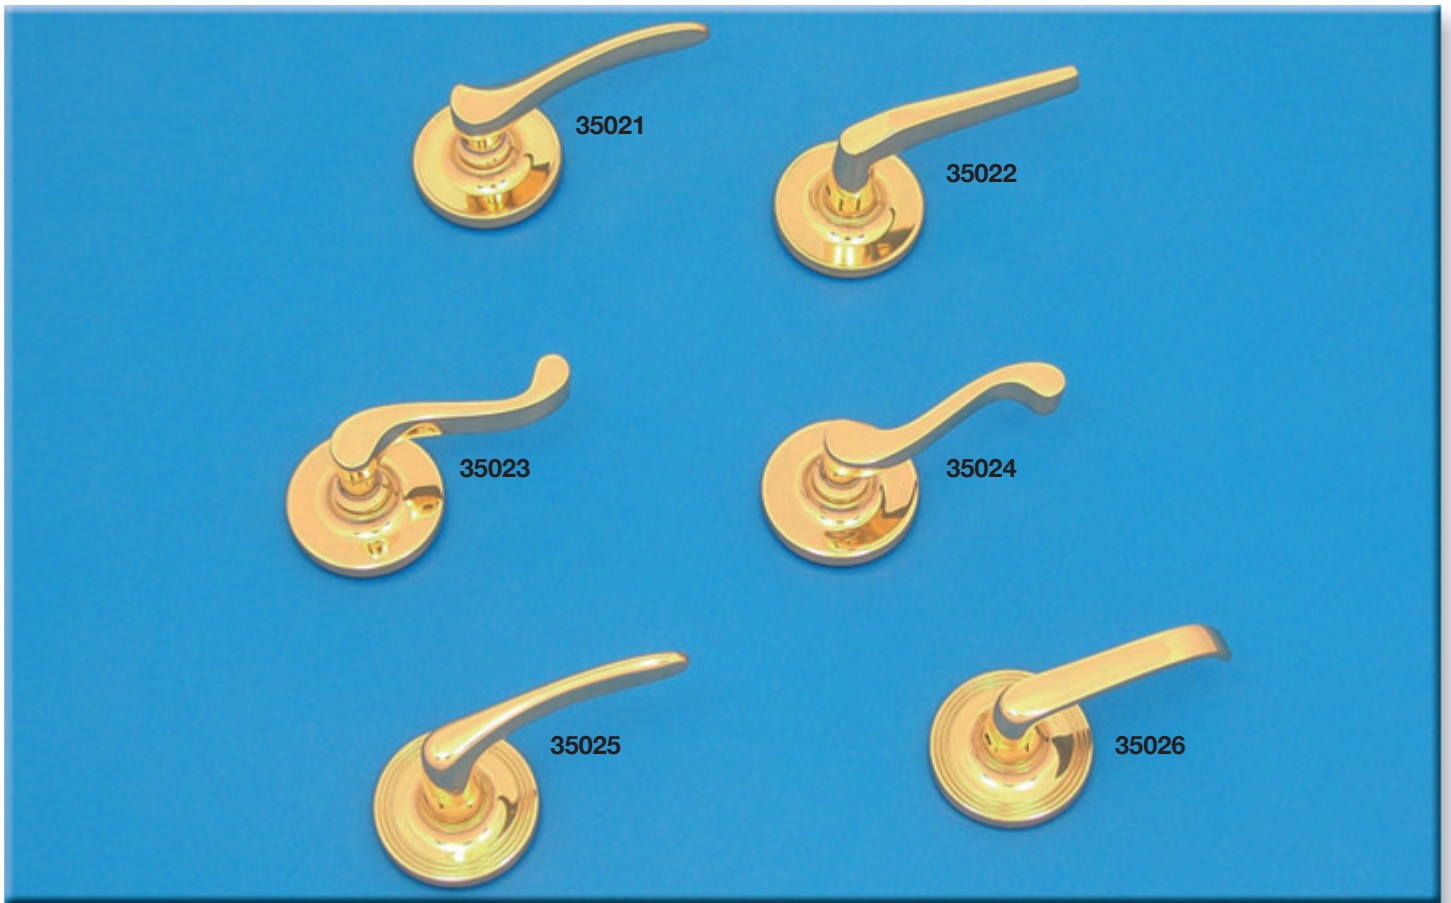

**35017** Lever handle round rose  
– diameter 65  
also available with 56 diameter rose

**35018** Lever handle round rose  
– diameter 65  
also available with 56 diameter rose

**35019** Lever handle round rose  
– diameter 65  
also available with 56 diameter rose

**35020** Lever handle round rose  
– diameter 65  
also available with 56 diameter rose

**35020 56mm** in satin chrome plated finish.

Call us now on 01494 774779

Email: [enquiries@silverkite.co.uk](mailto:enquiries@silverkite.co.uk)

## Lever Handles - 5 of 5

**35021** Lever handle round rose  
– diameter 65  
also available with 56 diameter rose

**35022** Lever handle round rose  
– diameter 65  
also available with 56 diameter rose

**35023** Lever handle round rose  
– diameter 65  
also available with 56 diameter rose

**35024** Lever handle round rose  
– diameter 65  
also available with 56 diameter rose

**35025** Lever handle round rose  
– diameter 65  
also available with 56 diameter rose