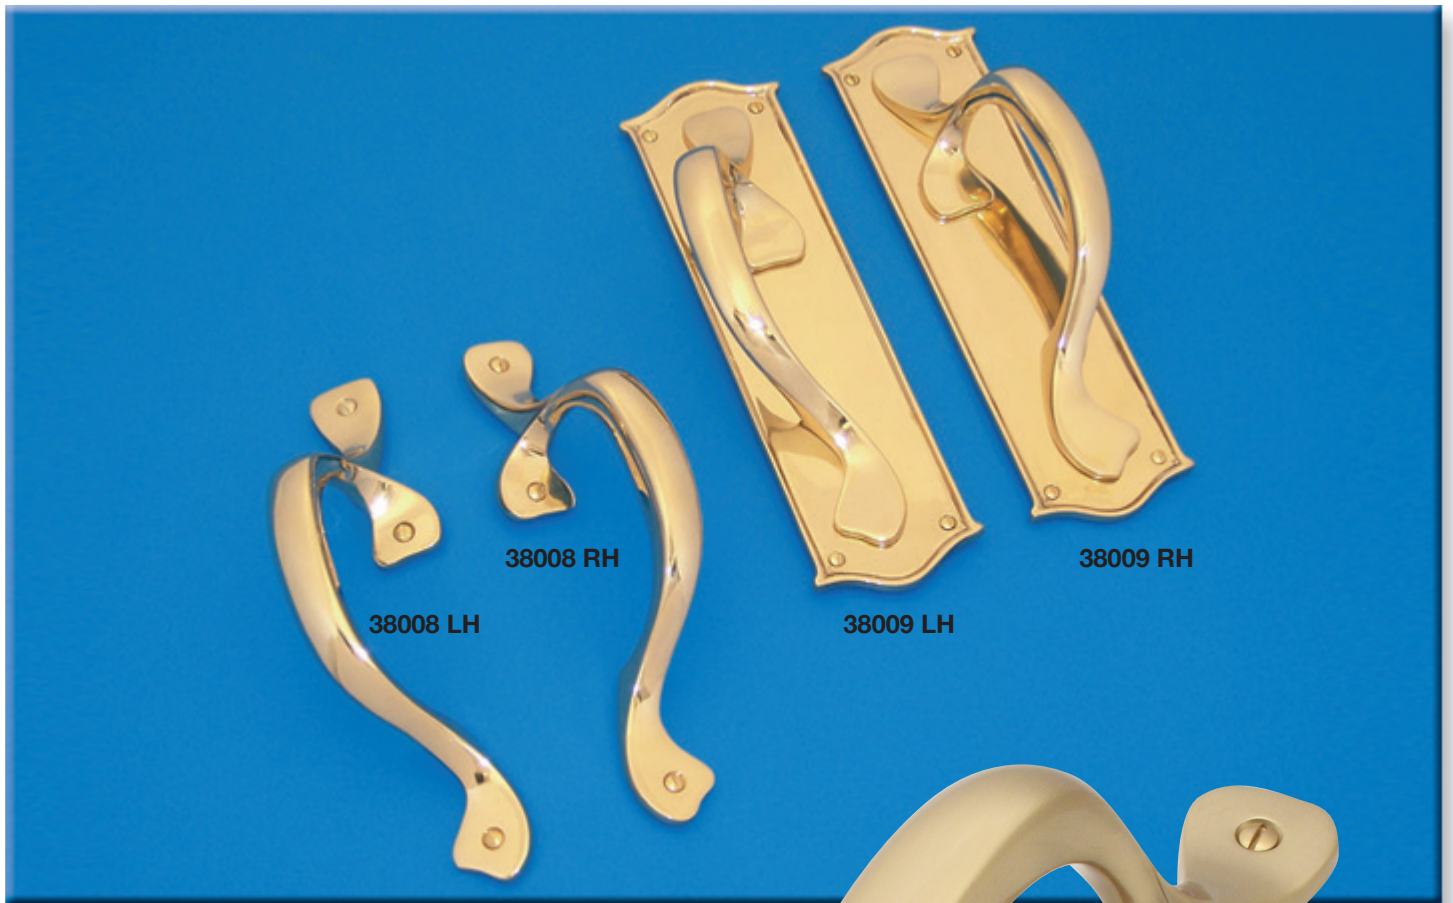

## Pull Handles - 1 of 3

**38001** Pull handle  
– overall 152, 184

**38002** Pull handle  
– overall 203, 254

**38003** Pull handle  
– plate 305 x 64  
– handle 203

**38002 203mm** in satin nickel plated finish.

## Pull Handles - 2 of 3

**38004** Pull handle – handed  
– plate 457 x 76

**38005** Pull handle – handed  
– plate 357 x 76

**38006** Pull handle  
– plate 381 x 64

**38007** Pull handle  
– plate 381 x 64

## Pull Handles - 3 of 3

**38008** Pull handle – handed  
– overall 250

**38009** Pull handle – handed  
– plate 298 x 82

*38008LH in satin brass finish.*