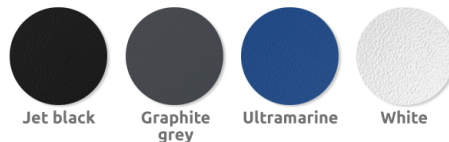

These root fixed hazard band steel bollards are galvanised and powder coated in a range of colours and fitted with contrasting bands, and are available in a full range of diameters and square section steels.

Materials, Finishes & Options

Steel
 Available in the options below;
 for further details on our **steel** visit our **materiality page >>**

Colours
 Available in a huge range of RAL colours.
 Our most popular colours are;