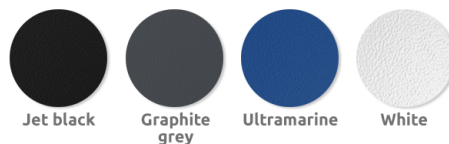

Guide Price: £285.00
H: 670mm x Dia: 90mm

**TECHNICAL DRAWINGS
 AVAILABLE ON
 REQUEST**

**PLEASE CONTACT OUR
 SALES TEAM**

Materials, Finishes & Options

Steel
 Available in the options below;
 for further details on our **steel** visit our **materiality page >>**

Colours
 Available in a huge range of **RAL** colours.
 Our most popular colours are;

Fixtures
 This product can be customised with a range of optional fixtures. If you have any further bespoke requirements **get in touch**, our sales team will be happy to help.