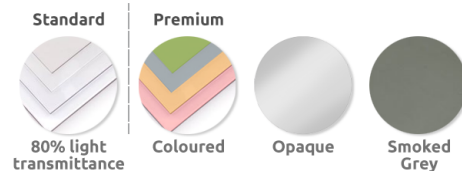

Plastic
Available in the options below;
for further details on our **Plastic** visit our **materiality page >>**