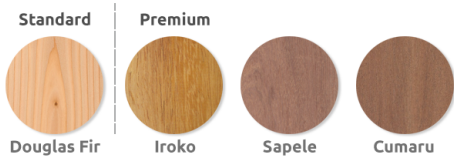

## Gwent Bench

Bailey Streetscene currently supplies a wide variety of hardwood and softwood timber benches and the Gwent Bench is a simple yet versatile and durable example of this.

Manufactured from carefully selected treated timber, sourced entirely from commercially-managed, recognised and sustainable resources, we do recommend an annual single coat of varnish or stain to maintain the quality of this bench. This is an excellent all-rounder of a bench: stylish, durable and cost-effective.

## Materials, Finishes & Options

**Timber**  
 Available in the options below;  
 for further details on our **timber** visit our **materiality page >>**

**Fixtures**  
 This Product can be customised with a range of optional fixtures. If you have any further bespoke requirements **get in touch**, our sales team will be happy to help.