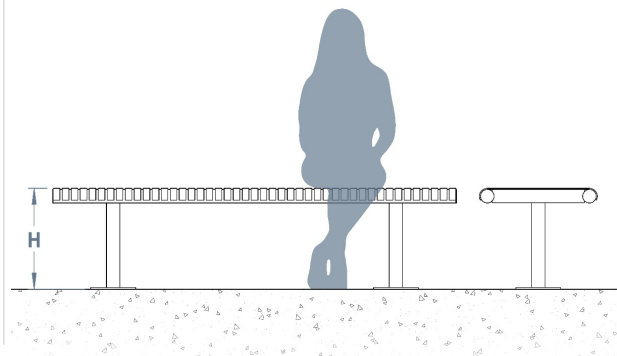

## Orion Stainless Steel Bench

If you are looking for an elegant yet dependable low maintenance seating solution, then here's your answer. The Orion Stainless Steel Bench is a superb 1200mm internal diameter seat which is an extremely popular choice for a variety of public spaces.

Constructed from grade 304 stainless steel slats, a 30mm x 5mm flat bar and 60mm diameter tube supports all with a brushed satin finish. Surface mounted or root fixed this bench is also available in grade 316 stainless steel for more aggressive environments such as industrial or coastal areas.

Optional extras include arm rests and a bright polish finish, ensuring that this is a classic bench with a contemporary look for your outdoor space.

**Guide Price: £895.00**  
**L: 1800mm x H: 450mm**