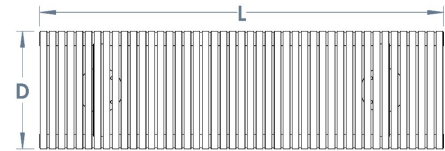

Orion Stainless Steel Bench

If you are looking for an elegant yet dependable low maintenance seating solution, then here's your answer. The Orion Stainless Steel Bench is a superb 1200mm internal diameter seat which is an extremely popular choice for a variety of public spaces.

Constructed from grade 304 stainless steel slats, a 30mm x 5mm flat bar and 60mm diameter tube supports all with a brushed satin finish. Surface mounted or root fixed this bench is also available in grade 316 stainless steel for more aggressive environments such as industrial or coastal areas.

Optional extras include arm rests and a bright polish finish, ensuring that this is a classic bench with a contemporary look for your outdoor space.

Guide Price: £895.00
L: 1800mm x H: 450mm