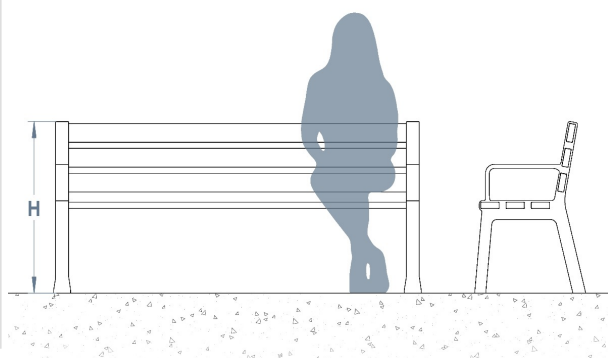

## Retiro Seat

Named after the stunning public park in the centre of Madrid, the Retiro Seat is a classy outdoor seating solution. The frame is ductile iron treated with a unique protector which guarantees a high resistance to corrosion and is finished in grey forge colour, whilst the seat base and back rest are formed with timber slats.

The seat's timbers are treated with a preservative and are water proofed, and it has a natural colour finish. With fixing bolts concealed in the feet for ground fixing, the Retiro Seat is also available in a 3 metre long version.

**POA**  
**L: 1800mm x D: 550mm x H: 850mm**