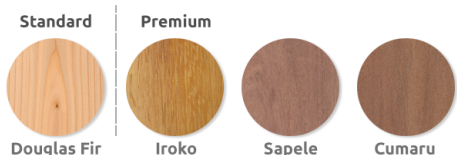

Materials, Finishes & Options

Timber
Available in the options below;
for further details on our **timber** visit our **materiality page >>**