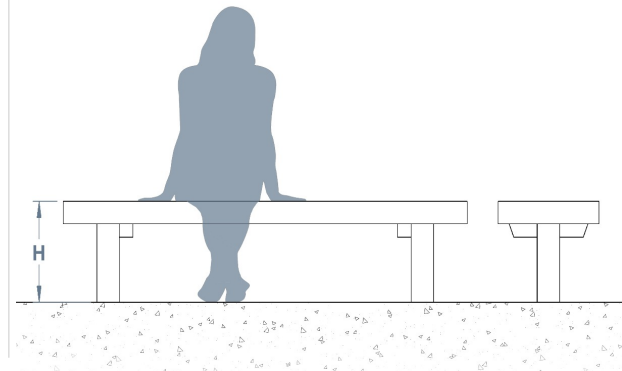

Solid Timber Bench

Bailey Streetscene currently supply a number of hardwood and softwood timber benches. All timber furniture is manufactured from carefully selected and graded hardwood or softwood sourced entirely from commercially-managed, recognised and sustainable resources - so you're not only creating a great outdoor environment, you're being kind to other environments too!

Available in both root fixed or surface mounted, we recommend that an annual single coat of varnish or stain is applied to maintain the quality.

Guide Price: £310.00
L: 1800mm x D: 200mm / 450mm x H: 450mm