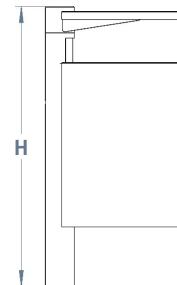

Materials, Finishes & Options

Stainless steel
Available in the options below;
for further details on our **stainless steel**
visit our **materiality page >>**

Fixtures
This product can be customised with a range of optional
fixtures. If you have any further bespoke requirements
get in touch, our sales team will be happy to help.

Standard

Premium