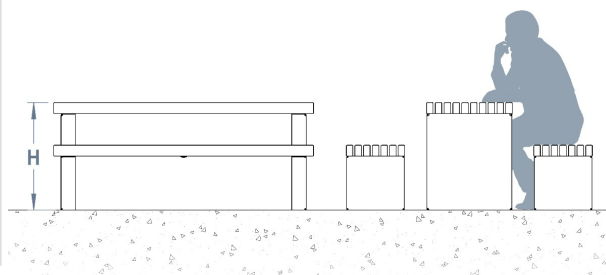

Holgate Picnic Set

The Holgate Picnic Set is part of the Holgate street furniture range and helps to create an attractive outdoor space - ideally suited to public parks and educational establishments, although it can be used in a variety of outdoor public spaces.

The Holgate Picnic Set is manufactured from 5mm mild steel and then hot dipped galvanised to BS EN ISO 1461:2009. Clad in timber slats, the picnic set is treated with an external stain to increase the lifespan of the timbers, the bench is surface mounted and can be powder coated to most BS or RAL colours.

Guide Price: £1,295.54

Table - L: 1800mm x D: 600mm x H: 745mm
Bench - L: 1800mm x D: 475mm x H: 450mm

Materials, Finishes & Options

Steel
 Available in the options below;
 for further details on our **steel** visit our **materiality page >>**