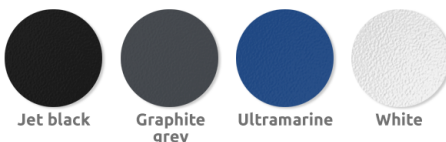

POA
H: 1000mm x L: 2000mm

**TECHNICAL DRAWINGS
 AVAILABLE ON
 REQUEST**

**PLEASE CONTACT OUR
 SALES TEAM**

Materials, Finishes & Options

Steel
 Available in the options below;
 for further details on our **steel** visit our **materiality page >>**

Colours
 Available in a huge range of **RAL** colours.
 Our most popular colours are;

Fixtures
 This product can be customised with a range of optional fixtures. If you have any further bespoke requirements **get in touch**, our sales team will be happy to help.