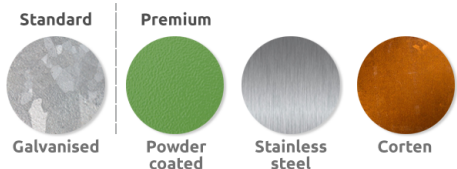

With 12mm solid infill bars, this comes galvanised as standard, and a powder coat option is also available. With a strong, durable vandal-proof structure, the Pedestrian Guardrail is perfect for a wide variety of applications, especially as it's virtually maintenance-free which makes it cost-effective too.

Colours
 Available in a huge range of **RAL** colours.
 Our most popular colours are;

Fixtures
 This product can be customised with a range of optional fixtures. If you have any further bespoke requirements **get in touch**, our sales team will be happy to help.