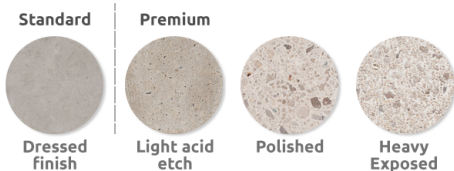

Roosevelt Planter

The Roosevelt Planter teams up brilliantly with the bench of the same name and is manufactured from standard grey precast concrete with an acid etch finish. Comprising of 8 units, this contemporary, attractive planter will add a vibrant touch to possibly an otherwise dull or unsightly area, or freshen up an existing outdoor space.

All concrete products are sealed prior to dispatch.

Colours available: Light Grey. Buff. White. Black.

Finishes available: Light Exposed Aggregate. Fully Polished. Polished Top.

POA

L: 1168mm x D: 300mm x H: 450mm x Dia : 3000mm x Weight: 288kg

Materials, Finishes & Options

Concrete
 Available in the options below;
 for further details on our **Concrete**
 visit our **materiality page >>**

Concrete colours
 Available in the options below;
 for further details on our **concrete colours**
 visit our **materiality page >>**