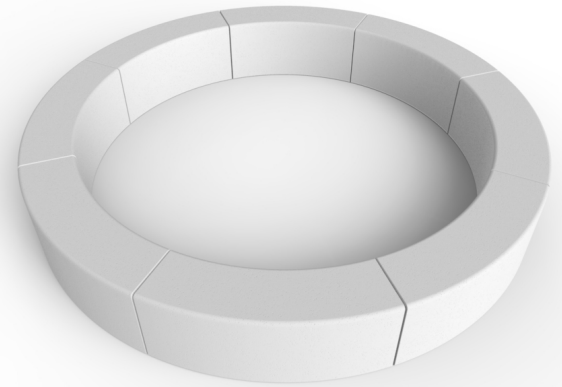

Roosevelt Planter

The Roosevelt Planter teams up brilliantly with the bench of the same name and is manufactured from standard grey precast concrete with an acid etch finish. Comprising of 8 units, this contemporary, attractive planter will add a vibrant touch to possibly an otherwise dull or unsightly area, or freshen up an existing outdoor space.

All concrete products are sealed prior to dispatch.

Colours available: Light Grey. Buff. White. Black.

Finishes available: Light Exposed Aggregate. Fully Polished. Polished Top.

POA

L: 1168mm x D: 300mm x H: 450mm x Dia : 3000mm x Weight: 288kg