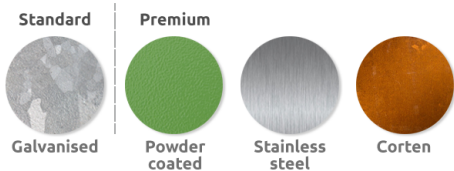

## Safety Guard Rail

If you're looking for safety guard rails that are available in two lengths; 1000mm with 7 infill bars or 2000mm with 13 infill bars, then this is a great product for your chosen outdoor space.

Made from 38mm steel tube with 16mm infill bars galvanised finish or galvanised and painted in one of our RAL colours, these rails are deigned to be concreted directly into the ground.

**POA**  
**L: 1000mm / 2000mm**

## Materials, Finishes & Options

**Steel**  
 Available in the options below;  
 for further details on our **steel** visit our **materiality page >>**

**Colours**  
 Available in a huge range of RAL colours.  
 Our most popular colours are;