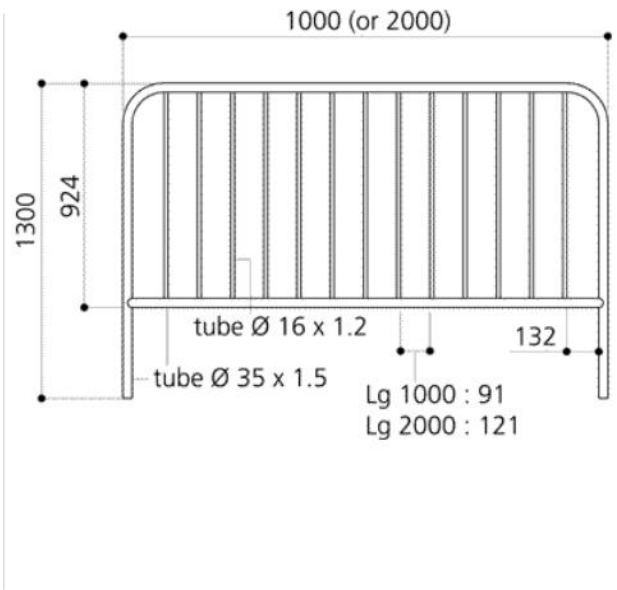

## Safety Guard Rail

If you're looking for safety guard rails that are available in two lengths; 1000mm with 7 infill bars or 2000mm with 13 infill bars, then this is a great product for your chosen outdoor space.

Made from 38mm steel tube with 16mm infill bars galvanised finish or galvanised and painted in one of our RAL colours, these rails are deigned to be concreted directly into the ground.

**POA**  
**L: 1000mm / 2000mm**