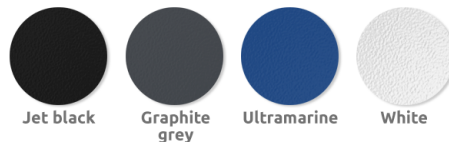

Made from 38mm steel tube with 16mm infill bars galvanised finish or galvanised and painted in one of our RAL colours, these rails are deigned to be concreted directly into the ground.

**POA**  
**L: 1000mm / 2000mm**

## Materials, Finishes & Options

**Steel**  
 Available in the options below;  
 for further details on our **steel** visit our **materiality page >>**

**Colours**  
 Available in a huge range of RAL colours.  
 Our most popular colours are;