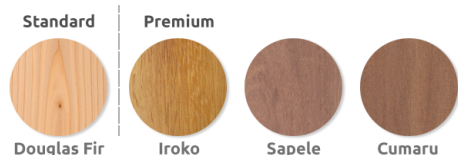

Guide Price: £226.00
L: 1355mm x D: 580mm x H: 760mm

**TECHNICAL DRAWINGS
 AVAILABLE ON
 REQUEST**

**PLEASE CONTACT OUR
 SALES TEAM**

Materials, Finishes & Options

Timber

Available in the options below; for further details on our timber visit our [materiality page](#) >>