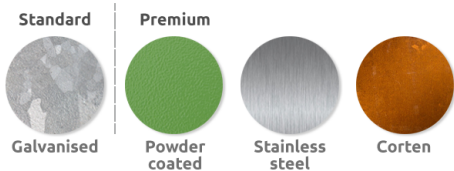

Forma Planter

Classy and contemporary, but with durability too, the Forma Planter is manufactured from galvanised mild steel and clad in hardwood or softwood timbers to create a stylish, modern planter. Free standing, and manufactured from mild steel, hot dip galvanised - this will be a superb addition to any outdoor space.

The aim of the planter is to add a vibrant touch to perhaps a dull or unsightly area or really make a space fresh and exciting - make your outdoor space so much more attractive with a Forma Planter.

POA
L: 480mm x D: 410mm x H: 750mm

Materials, Finishes & Options

Steel
 Available in the options below;
 for further details on our **steel** visit our **materiality page >>**

Timber
 Available in the options below;
 for further details on our **timber** visit our **materiality page >>**