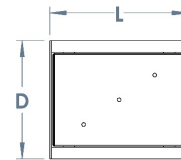

The aim of the planter is to add a vibrant touch to perhaps a dull or unsightly area or really make a space fresh and exciting - make your outdoor space so much more attractive with a Forma Planter.

POA
L: 480mm x D: 410mm x H: 750mm