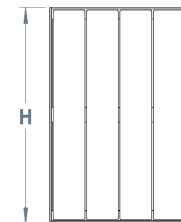

Forma Planter

Classy and contemporary, but with durability too, the Forma Planter is manufactured from galvanised mild steel and clad in hardwood or softwood timbers to create a stylish, modern planter. Free standing, and manufactured from mild steel, hot dip galvanised - this will be a superb addition to any outdoor space.

The aim of the planter is to add a vibrant touch to perhaps a dull or unsightly area or really make a space fresh and exciting - make your outdoor space so much more attractive with a Forma Planter.

POA
L: 480mm x D: 410mm x H: 750mm