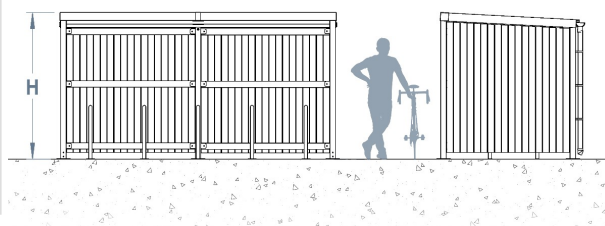

## Deacon Junior 4Mtr

The Deacon Junior 4mtr Shelter is part of a range of shelters that offer a wide range of uses. From cycle storage to bin storage or as a smoking/vaping/waiting shelter this is a simple and modest shelter that is hard to beat on value.

The steel framework is hot dipped galvanised as standard to BSEN ISO 1461:2009 and can also be powder coated in any standard RAL colour if required. The timber cladding as standard is Treated Redwood; other materials available are Douglas fir or Iroko Hardwood. The Deacon Junior comes complete with Aluminium Flashings to all sides and can also incorporate guttering to the rear. This Shelter can be easily extended in 4mtr bays, and if you require custom sizes we offer a bespoke version.

### Options

- Pair of Treated Redwood Gates - £1,195
- Pair of Mesh Clad Gate - £750
- Powder Coating - £295
- Iroko Timber Cladding - POA
- Douglas Fir Timber Cladding - POA

**Guide Price: £3,150.00**

**L: 4000mm x D: 2100mm x H: 2150mm**