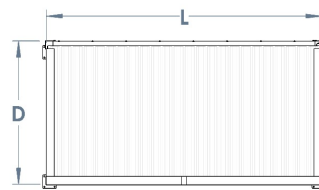

## Deacon Junior 4Mtr

The Deacon Junior 4mtr Shelter is part of a range of shelters that offer a wide range of uses. From cycle storage to bin storage or as a smoking/vaping/waiting shelter this is a simple and modest shelter that is hard to beat on value.

The steel framework is hot dipped galvanised as standard to BSEN ISO 1461:2009 and can also be powder coated in any standard RAL colour if required. The timber cladding as standard is Treated Redwood; other materials available are Douglas fir or Iroko Hardwood. The Deacon Junior comes complete with Aluminium Flashings to all sides and can also incorporate guttering to the rear. This Shelter can be easily extended in 4mtr bays, and if you require custom sizes we offer a bespoke version.

### Options

- Pair of Treated Redwood Gates - £1,195
- Pair of Mesh Clad Gate - £750
- Powder Coating - £295
- Iroko Timber Cladding - POA
- Douglas Fir Timber Cladding - POA

**Guide Price: £3,150.00**

**L: 4000mm x D: 2100mm x H: 2150mm**