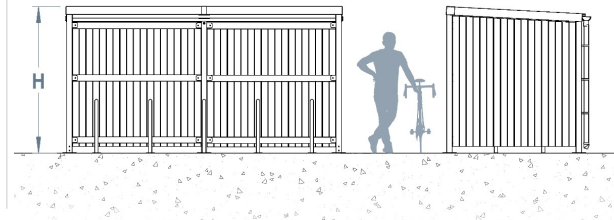

Deacon Junior 8Mtr

The Deacon Junior 8mtr Shelter is part of a range of shelters that offer a wide range of uses. From cycle storage to bin storage or as a smoking/vaping/waiting shelter this is a simple and modest shelter that is hard to beat on value.

The steel framework is hot dipped galvanised as standard to BSEN ISO 1461:2009 and can also be powder coated in any standard RAL colour if required. The timber cladding as standard is Treated Redwood; other materials available are Douglas fir or Iroko Hardwood. The Deacon Junior comes complete with Aluminium Flashings to all sides and can also incorporate guttering to the rear. This Shelter can be easily extended in 4mtr bays, and if you require custom sizes we offer a bespoke version.

Options:

Pair of red cedar timber clad gates to front

£2,345

Pair of Mesh clad gates to front

£1,550

Iroko Timber

£POA

Douglas Fir Timber

£POA

Powder coating

£POA

Materials, Finishes & Options

Steel

Available in the options below;
For further details on our **steel** visit our **materiality page >>**

Cladding

Available in the options below;
For further detail on our **cladding** options contact a member of our sales team >>>

Fixtures

This product can be customised with a range of optional fixtures. If you have any further bespoke requirements **get in touch**, our sales team will be happy to help.