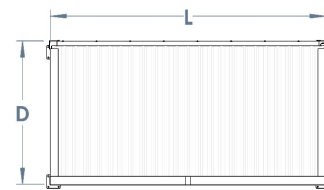

Deacon Junior 8Mtr

The Deacon Junior 8mtr Shelter is part of a range of shelters that offer a wide range of uses. From cycle storage to bin storage or as a smoking/vaping/waiting shelter this is a simple and modest shelter that is hard to beat on value.

The steel framework is hot dipped galvanised as standard to BSEN ISO 1461:2009 and can also be powder coated in any standard RAL colour if required. The timber cladding as standard is Treated Redwood; other materials available are Douglas fir or Iroko Hardwood. The Deacon Junior comes complete with Aluminium Flashings to all sides and can also incorporate guttering to the rear. This Shelter can be easily extended in 4mtr bays, and if you require custom sizes we offer a bespoke version.

Options:

Pair of red cedar timber clad gates to front

£2,345

Pair of Mesh clad gates to front

£1,550

Iroko Timber

£POA

Douglas Fir Timber

£POA

Powder coating

£POA

Materials, Finishes & Options

Steel

Available in the options below;
For further details on our **steel** visit our **materiality page >>**

Cladding

Available in the options below;
For further detail on our **cladding** options contact a member of our sales team >>>

Fixtures

This product can be customised with a range of optional fixtures. If you have any further bespoke requirements **get in touch**, our sales team will be happy to help.